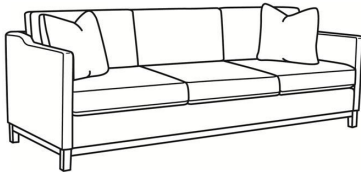

CR LAINE®

STYLE • COMFORT • COLOR

Ryan / L6000-20

DESCRIPTION:	Sofa (84W)
OUTSIDE:	84"W x 36.5"D x 35"H
INSIDE:	78"W x 22"D
SEAT:	20.5"H
ARM:	27"H
BACK RAIL:	29"H
COM:	Plain: 199 sq ft
WEIGHT:	150 lbs

L = available in leather

Standard Features:

Box Border Back

Saddle-Stitched

Oak wood base. Wood grain pattern is a natural characteristic of oak

May be shown with optional features

RYAN

Standard Seat Cushion: Mayfair Seat
Standard Back Pillow: Fiber Back

Also available:

Ryan / 6000-01
Long Sofa (96W)
Outside: 96W x 36.5D x 35H
Inside: 90W x 22D

Ryan / 6000-01B
Long Sofa (96W)
Outside: 96W x 36.5D x 35H
Inside: 90W x 22D

Ryan / 6000-20
Sofa (84W)
Outside: 84W x 36.5D x 35H
Inside: 78W x 22D

Ryan / 6000-20B
Sofa (84W)
Outside: 84W x 36.5D x 35H
Inside: 78W x 22D

Ryan / L6000-01
Leather Long Sofa (96W)
Outside: 96W x 36.5D x 35H
Inside: 90W x 22D

Ryan / L6000-01B
Leather Long Sofa (96W)
Outside: 96W x 36.5D x 35H
Inside: 90W x 22D