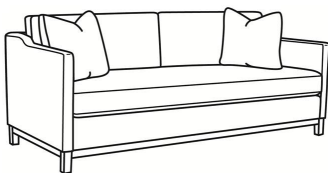

Standard Features:

Box Border Back

Saddle-Stitched

Oak wood base. Wood grain pattern is a natural characteristic of oak

May be shown with optional features

RYAN

Standard Seat Cushion: Mayfair Seat
Standard Back Pillow: Fiber Back

Also available:

Ryan / 6000-01
Long Sofa (96W)
Outside: 96W x 36.5D x 35H
Inside: 90W x 22D

Ryan / 6000-01B
Long Sofa (96W)
Outside: 96W x 36.5D x 35H
Inside: 90W x 22D

Ryan / 6000-20
Sofa (84W)
Outside: 84W x 36.5D x 35H
Inside: 78W x 22D

Ryan / 6000-20B
Sofa (84W)
Outside: 84W x 36.5D x 35H
Inside: 78W x 22D

Ryan / L6000-01
Leather Long Sofa (96W)
Outside: 96W x 36.5D x 35H
Inside: 90W x 22D

Ryan / L6000-01B
Leather Long Sofa (96W)
Outside: 96W x 36.5D x 35H
Inside: 90W x 22D