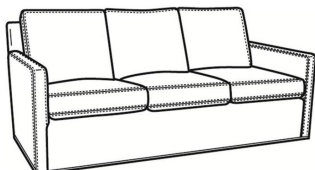

L = available in leather

S = available as sleeper

Standard Features:

Box Border Back

Saddle-Stitched

May be shown with optional features

OLIVER

Standard Seat Cushion:

Mayfair Seat

Standard Back Pillow:

Fiber Back

Also available:

Oliver / L5747
Leather Ottoman (25.5W X 19D)
Outside: 25.5W x 19D x 16.5H
Inside: 0W x 0D

Oliver / 5747
Ottoman (25.5W X 19D)
Outside: 25.5W x 19D x 16.5H
Inside: 0W x 0D

Oliver / 5740
Sofa (74W)
Outside: 74W x 35D x 34H
Inside: 67W x 21D

Oliver / 5740-00
Sofa (80W)
Outside: 80W x 35D x 34H
Inside: 73W x 21D

Oliver / 5744
Loveseat (52W)
Outside: 52W x 35D x 34H
Inside: 45W x 21D