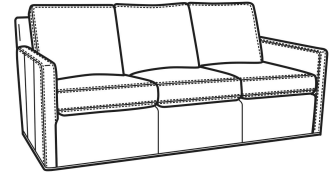

Oliver / 5740
Sofa (74W)
Outside: 74W x 35D x 34H
Inside: 67W x 21D

Oliver / 5740-00
Sofa (80W)
Outside: 80W x 35D x 34H
Inside: 73W x 21D

Oliver / 5744
Loveseat (52W)
Outside: 52W x 35D x 34H
Inside: 45W x 21D

Oliver / 5745
Chair (26.5W)
Outside: 26.5W x 35D x 34H
Inside: 20W x 21D

Oliver / 5745-SW
Swivel Chair (26.5W)
Outside: 26.5W x 35D x 34H
Inside: 20W x 21D

Oliver / 5746
Chair & 1/2 (45.5W)
Outside: 45.5W x 35D x 34H
Inside: 40W x 21D

Oliver / 5748
Ott & 1/2 (39W X 26D)
Outside: 39W x 26D x 16.5H
Inside: 0W x 0D

Oliver / 5748-ST
Storage & 1/2 (39W X 26D)
Outside: 39W x 26D x 17H
Inside: 0W x 0D

Oliver / L5740
Leather Sofa (74W)
Outside: 74W x 35D x 34H
Inside: 67W x 21D