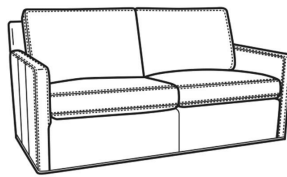

Oliver / 5740
Sofa (74W)
Outside: 74W x 35D x 34H
Inside: 67W x 21D

Oliver / 5740-00
Sofa (80W)
Outside: 80W x 35D x 34H
Inside: 73W x 21D

Oliver / 5744
Loveseat (52W)
Outside: 52W x 35D x 34H
Inside: 45W x 21D

Oliver / 5745
Chair (26.5W)
Outside: 26.5W x 35D x 34H
Inside: 20W x 21D

Oliver / 5745-SW
Swivel Chair (26.5W)
Outside: 26.5W x 35D x 34H
Inside: 20W x 21D

Oliver / 5746
Chair & 1/2 (45.5W)
Outside: 45.5W x 35D x 34H
Inside: 40W x 21D

Oliver / 5748
Ott & 1/2 (39W X 26D)
Outside: 39W x 26D x 16.5H
Inside: 0W x 0D

Oliver / 5748-ST
Storage & 1/2 (39W X 26D)
Outside: 39W x 26D x 17H
Inside: 0W x 0D

Oliver / L5740
Leather Sofa (74W)
Outside: 74W x 35D x 34H
Inside: 67W x 21D

Oliver / L5740-00
Leather Sofa (80W)
Outside: 80W x 35D x 34H
Inside: 73W x 21D

Oliver / L5740-S
Leather Queen Sleeper (75W)
Outside: 75W x 36D x 34H
Inside: 68W x 21D

Oliver / L5742-S
Leather Full Sleeper (68.5W)
Outside: 68.5W x 36D x 34H
Inside: 61.5W x 21D