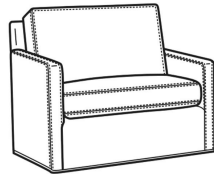

Mayfair Seat

Standard Back Pillow:

Fiber Back

Also available:

Oliver / L5747
Leather Ottoman (25.5W X 19D)
Outside: 25.5W x 19D x 16.5H
Inside: 0W x 0D

Oliver / 5747
Ottoman (25.5W X 19D)
Outside: 25.5W x 19D x 16.5H
Inside: 0W x 0D

Oliver / 5740
Sofa (74W)
Outside: 74W x 35D x 34H
Inside: 67W x 21D

Oliver / 5740-00
Sofa (80W)
Outside: 80W x 35D x 34H
Inside: 73W x 21D

Oliver / 5744
Loveseat (52W)
Outside: 52W x 35D x 34H
Inside: 45W x 21D

Oliver / 5745
Chair (26.5W)
Outside: 26.5W x 35D x 34H
Inside: 20W x 21D

Oliver / 5745-SW
Swivel Chair (26.5W)
Outside: 26.5W x 35D x 34H
Inside: 20W x 21D

Oliver / 5746
Chair & 1/2 (45.5W)
Outside: 45.5W x 35D x 34H
Inside: 40W x 21D