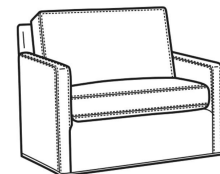

Oliver / 5745
Chair (26.5W)
Outside: 26.5W x 35D x 34H
Inside: 20W x 21D

Oliver / 5745-SW
Swivel Chair (26.5W)
Outside: 26.5W x 35D x 34H
Inside: 20W x 21D

Oliver / 5746
Chair & 1/2 (45.5W)
Outside: 45.5W x 35D x 34H
Inside: 40W x 21D

Oliver / 5748
Ott & 1/2 (39W X 26D)
Outside: 39W x 26D x 16.5H
Inside: 0W x 0D

Oliver / 5748-ST
Storage & 1/2 (39W X 26D)
Outside: 39W x 26D x 17H
Inside: 0W x 0D

Oliver / L5740
Leather Sofa (74W)
Outside: 74W x 35D x 34H
Inside: 67W x 21D

Oliver / L5740-00
Leather Sofa (80W)
Outside: 80W x 35D x 34H
Inside: 73W x 21D

Oliver / L5740-S
Leather Queen Sleeper (75W)
Outside: 75W x 36D x 34H
Inside: 68W x 21D

Oliver / L5742-S
Leather Full Sleeper (68.5W)
Outside: 68.5W x 36D x 34H
Inside: 61.5W x 21D

Oliver / L5744
Leather Loveseat (52W)
Outside: 52W x 35D x 34H
Inside: 45W x 21D

Oliver / L5745
Leather Chair (26.5W)
Outside: 26.5W x 35D x 34H
Inside: 20W x 21D

Oliver / L5745-SW
Leather Swivel Chair (26.5W)
Outside: 26.5W x 35D x 34H
Inside: 20W x 21D