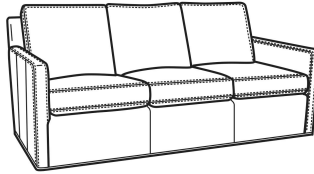

Oliver / 5740
Sofa (74W)
Outside: 74W x 35D x 34H
Inside: 67W x 21D

Oliver / 5740-00
Sofa (80W)
Outside: 80W x 35D x 34H
Inside: 73W x 21D

Oliver / 5744
Loveseat (52W)
Outside: 52W x 35D x 34H
Inside: 45W x 21D

Oliver / 5745
Chair (26.5W)
Outside: 26.5W x 35D x 34H
Inside: 20W x 21D

Oliver / 5745-SW
Swivel Chair (26.5W)
Outside: 26.5W x 35D x 34H
Inside: 20W x 21D

Oliver / 5746
Chair & 1/2 (45.5W)
Outside: 45.5W x 35D x 34H
Inside: 40W x 21D

Oliver / 5748
Ott & 1/2 (39W X 26D)
Outside: 39W x 26D x 16.5H
Inside: 0W x 0D

Oliver / 5748-ST
Storage & 1/2 (39W X 26D)
Outside: 39W x 26D x 17H
Inside: 0W x 0D

Oliver / L5740
Leather Sofa (74W)
Outside: 74W x 35D x 34H
Inside: 67W x 21D