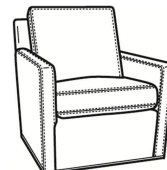

Mayfair Seat

Standard Back Pillow:

Fiber Back

Also available:

Oliver / L5747
Leather Ottoman (25.5W X 19D)
Outside: 25.5W x 19D x 16.5H
Inside: 0W x 0D

Oliver / 5747
Ottoman (25.5W X 19D)
Outside: 25.5W x 19D x 16.5H
Inside: 0W x 0D

Oliver / 5740
Sofa (74W)
Outside: 74W x 35D x 34H
Inside: 67W x 21D

Oliver / 5740-00
Sofa (80W)
Outside: 80W x 35D x 34H
Inside: 73W x 21D

Oliver / 5744
Loveseat (52W)
Outside: 52W x 35D x 34H
Inside: 45W x 21D

Oliver / 5745
Chair (26.5W)
Outside: 26.5W x 35D x 34H
Inside: 20W x 21D

Oliver / 5745-SW
Swivel Chair (26.5W)
Outside: 26.5W x 35D x 34H
Inside: 20W x 21D

Oliver / 5746
Chair & 1/2 (45.5W)
Outside: 45.5W x 35D x 34H
Inside: 40W x 21D