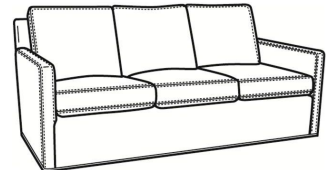

CR LAINE®

STYLE • COMFORT • COLOR

Oliver / L5746

DESCRIPTION:	Chair & 1/2 (45.5W)
OUTSIDE:	45.5"W x 35"D x 34"H
INSIDE:	40"W x 21"D
SEAT:	19"H
ARM:	24"H
BACK RAIL:	31"H
COM:	Plain: 135 sq ft
WEIGHT:	120 lbs

L = available in leather

S = available as sleeper

Standard Features:

Box Border Back

Saddle-Stitched

May be shown with optional features

OLIVER

Standard Seat Cushion:

Mayfair Seat

Standard Back Pillow:

Fiber Back

Also available:

Oliver / L5747
Leather Ottoman (25.5W X 19D)
Outside: 25.5W x 19D x 16.5H
Inside: 0W x 0D

Oliver / 5747
Ottoman (25.5W X 19D)
Outside: 25.5W x 19D x 16.5H
Inside: 0W x 0D

Oliver / 5740
Sofa (74W)
Outside: 74W x 35D x 34H
Inside: 67W x 21D

Oliver / 5740-00
Sofa (80W)
Outside: 80W x 35D x 34H
Inside: 73W x 21D

Oliver / 5744
Loveseat (52W)
Outside: 52W x 35D x 34H
Inside: 45W x 21D