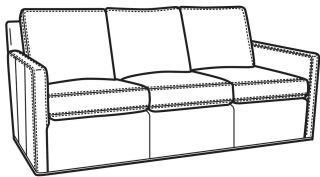

Oliver / 5740
Sofa (74W)
Outside: 74W x 35D x 34H
Inside: 67W x 21D

Oliver / 5740-00
Sofa (80W)
Outside: 80W x 35D x 34H
Inside: 73W x 21D

Oliver / 5744
Loveseat (52W)
Outside: 52W x 35D x 34H
Inside: 45W x 21D

Oliver / 5745
Chair (26.5W)
Outside: 26.5W x 35D x 34H
Inside: 20W x 21D

Oliver / 5745-SW
Swivel Chair (26.5W)
Outside: 26.5W x 35D x 34H
Inside: 20W x 21D

Oliver / 5746
Chair & 1/2 (45.5W)
Outside: 45.5W x 35D x 34H
Inside: 40W x 21D

Oliver / 5748
Ott & 1/2 (39W X 26D)
Outside: 39W x 26D x 16.5H
Inside: 0W x 0D

Oliver / 5748-ST
Storage & 1/2 (39W X 26D)
Outside: 39W x 26D x 17H
Inside: 0W x 0D

Oliver / L5740
Leather Sofa (74W)
Outside: 74W x 35D x 34H
Inside: 67W x 21D

Oliver / L5740-00
Leather Sofa (80W)
Outside: 80W x 35D x 34H
Inside: 73W x 21D

Oliver / L5740-S
Leather Queen Sleeper (75W)
Outside: 75W x 36D x 34H
Inside: 68W x 21D

Oliver / L5742-S
Leather Full Sleeper (68.5W)
Outside: 68.5W x 36D x 34H
Inside: 61.5W x 21D