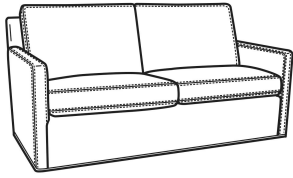

Oliver / 5742-S
Full Sleeper (68.5W)
Outside: 68.5W x 36D x 34H
Inside: 61.5W x 21D