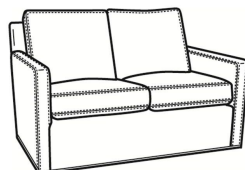

L = available in leather

S = available as sleeper

Standard Features:

Box Border Back

Saddle-Stitched

May be shown with optional features

OLIVER

Standard Seat Cushion:

Mayfair Seat

Standard Back Pillow:

Fiber Back

Also available:

Oliver / L5747
Leather Ottoman (25.5W X 19D)
Outside: 25.5W x 19D x 16.5H
Inside: 0W x 0D

Oliver / 5747
Ottoman (25.5W X 19D)
Outside: 25.5W x 19D x 16.5H
Inside: 0W x 0D

Oliver / 5740
Sofa (74W)
Outside: 74W x 35D x 34H
Inside: 67W x 21D

Oliver / 5740-00
Sofa (80W)
Outside: 80W x 35D x 34H
Inside: 73W x 21D

Oliver / 5744
Loveseat (52W)
Outside: 52W x 35D x 34H
Inside: 45W x 21D