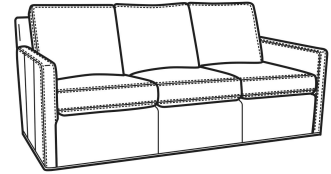

Oliver / 5740  
Sofa (74W)  
Outside: 74W x 35D x 34H  
Inside: 67W x 21D

Oliver / 5740-00  
Sofa (80W)  
Outside: 80W x 35D x 34H  
Inside: 73W x 21D

Oliver / 5744  
Loveseat (52W)  
Outside: 52W x 35D x 34H  
Inside: 45W x 21D

Oliver / 5745  
Chair (26.5W)  
Outside: 26.5W x 35D x 34H  
Inside: 20W x 21D

Oliver / 5745-SW  
Swivel Chair (26.5W)  
Outside: 26.5W x 35D x 34H  
Inside: 20W x 21D

Oliver / 5746  
Chair & 1/2 (45.5W)  
Outside: 45.5W x 35D x 34H  
Inside: 40W x 21D

Oliver / 5748  
Ott & 1/2 (39W X 26D)  
Outside: 39W x 26D x 16.5H  
Inside: 0W x 0D

Oliver / 5748-ST  
Storage & 1/2 (39W X 26D)  
Outside: 39W x 26D x 17H  
Inside: 0W x 0D

Oliver / L5740  
Leather Sofa (74W)  
Outside: 74W x 35D x 34H  
Inside: 67W x 21D