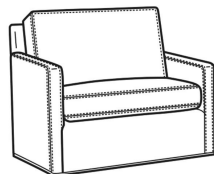

Oliver / 5745  
Chair (26.5W)  
Outside: 26.5W x 35D x 34H  
Inside: 20W x 21D

Oliver / 5745-SW  
Swivel Chair (26.5W)  
Outside: 26.5W x 35D x 34H  
Inside: 20W x 21D

Oliver / 5746  
Chair & 1/2 (45.5W)  
Outside: 45.5W x 35D x 34H  
Inside: 40W x 21D

Oliver / L5740-00  
Leather Sofa (80W)  
Outside: 80W x 35D x 34H  
Inside: 73W x 21D

Oliver / L5740-S  
Leather Queen Sleeper (75W)  
Outside: 75W x 36D x 34H  
Inside: 68W x 21D

Oliver / L5742-S  
Leather Full Sleeper (68.5W)  
Outside: 68.5W x 36D x 34H  
Inside: 61.5W x 21D

Oliver / L5744  
Leather Loveseat (52W)  
Outside: 52W x 35D x 34H  
Inside: 45W x 21D

Oliver / L5745  
Leather Chair (26.5W)  
Outside: 26.5W x 35D x 34H  
Inside: 20W x 21D

Oliver / L5746  
Leather Chair & 1/2 (45.5W)  
Outside: 45.5W x 35D x 34H  
Inside: 40W x 21D