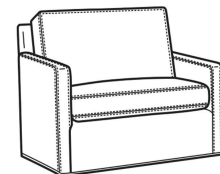

Oliver / L5746-S
Leather Twin Sleeper (45.5W)
Outside: 45.5W x 36D x 34H
Inside: 40W x 21D