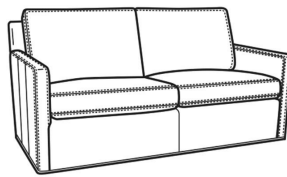

Oliver / 5745  
Chair (26.5W)  
Outside: 26.5W x 35D x 34H  
Inside: 20W x 21D

Oliver / 5745-SW  
Swivel Chair (26.5W)  
Outside: 26.5W x 35D x 34H  
Inside: 20W x 21D

Oliver / 5746  
Chair & 1/2 (45.5W)  
Outside: 45.5W x 35D x 34H  
Inside: 40W x 21D

Oliver / 5748  
Ott & 1/2 (39W X 26D)  
Outside: 39W x 26D x 16.5H  
Inside: 0W x 0D

Oliver / 5748-ST  
Storage & 1/2 (39W X 26D)  
Outside: 39W x 26D x 17H  
Inside: 0W x 0D

Oliver / L5740  
Leather Sofa (74W)  
Outside: 74W x 35D x 34H  
Inside: 67W x 21D

Oliver / L5740-00  
Leather Sofa (80W)  
Outside: 80W x 35D x 34H  
Inside: 73W x 21D

Oliver / L5740-S  
Leather Queen Sleeper (75W)  
Outside: 75W x 36D x 34H  
Inside: 68W x 21D

Oliver / L5742-S  
Leather Full Sleeper (68.5W)  
Outside: 68.5W x 36D x 34H  
Inside: 61.5W x 21D