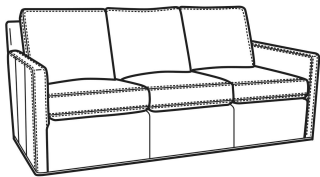

Oliver / L5740-S
Leather Queen Sleeper (75W)
Outside: 75W x 36D x 34H
Inside: 68W x 21D