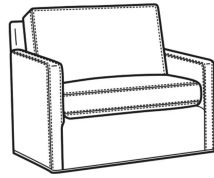

Oliver / 5740  
Sofa (74W)  
Outside: 74W x 35D x 34H  
Inside: 67W x 21D

Oliver / 5740-00  
Sofa (80W)  
Outside: 80W x 35D x 34H  
Inside: 73W x 21D

Oliver / 5744  
Loveseat (52W)  
Outside: 52W x 35D x 34H  
Inside: 45W x 21D

Oliver / 5745  
Chair (26.5W)  
Outside: 26.5W x 35D x 34H  
Inside: 20W x 21D

Oliver / 5745-SW  
Swivel Chair (26.5W)  
Outside: 26.5W x 35D x 34H  
Inside: 20W x 21D

Oliver / 5746  
Chair & 1/2 (45.5W)  
Outside: 45.5W x 35D x 34H  
Inside: 40W x 21D