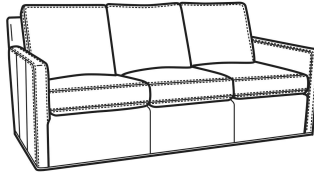

Oliver / 5740  
Sofa (74W)  
Outside: 74W x 35D x 34H  
Inside: 67W x 21D

Oliver / 5740-00  
Sofa (80W)  
Outside: 80W x 35D x 34H  
Inside: 73W x 21D

Oliver / 5744  
Loveseat (52W)  
Outside: 52W x 35D x 34H  
Inside: 45W x 21D

Oliver / 5745  
Chair (26.5W)  
Outside: 26.5W x 35D x 34H  
Inside: 20W x 21D

Oliver / 5745-SW  
Swivel Chair (26.5W)  
Outside: 26.5W x 35D x 34H  
Inside: 20W x 21D

Oliver / 5746  
Chair & 1/2 (45.5W)  
Outside: 45.5W x 35D x 34H  
Inside: 40W x 21D

Oliver / 5748  
Ott & 1/2 (39W X 26D)  
Outside: 39W x 26D x 16.5H  
Inside: 0W x 0D

Oliver / 5748-ST  
Storage & 1/2 (39W X 26D)  
Outside: 39W x 26D x 17H  
Inside: 0W x 0D

Oliver / L5740  
Leather Sofa (74W)  
Outside: 74W x 35D x 34H  
Inside: 67W x 21D