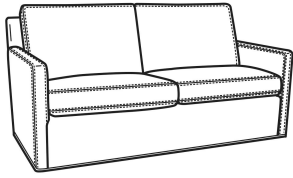

Oliver / 5745-SW
Swivel Chair (26.5W)
Outside: 26.5W x 35D x 34H
Inside: 20W x 21D

Oliver / 5746
Chair & 1/2 (45.5W)
Outside: 45.5W x 35D x 34H
Inside: 40W x 21D

Oliver / 5748
Ott & 1/2 (39W X 26D)
Outside: 39W x 26D x 16.5H
Inside: 0W x 0D

Oliver / L5745-SW
Leather Swivel Chair (26.5W)
Outside: 26.5W x 35D x 34H
Inside: 20W x 21D

Oliver / L5746
Leather Chair & 1/2 (45.5W)
Outside: 45.5W x 35D x 34H
Inside: 40W x 21D

Oliver / L5746-S
Leather Twin Sleeper (45.5W)
Outside: 45.5W x 36D x 34H
Inside: 40W x 21D

Oliver / L5748
Leather Ott & 1/2 (39W X 26D)
Outside: 39W x 26D x 16.5H
Inside: 0W x 0D

Oliver / L5748-ST
Leather Storage Ott (39W X 26D)
Outside: 39W x 26D x 17H
Inside: 0W x 0D

Oliver / 5740-S
Queen Sleeper (75W)
Outside: 75W x 36D x 34H
Inside: 68W x 21D