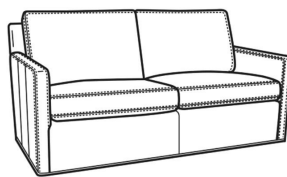

Oliver / 5740-00
Sofa (80W)
Outside: 80W x 35D x 34H
Inside: 73W x 21D

Oliver / 5744
Loveseat (52W)
Outside: 52W x 35D x 34H
Inside: 45W x 21D

Oliver / 5745
Chair (26.5W)
Outside: 26.5W x 35D x 34H
Inside: 20W x 21D

Oliver / 5745-SW
Swivel Chair (26.5W)
Outside: 26.5W x 35D x 34H
Inside: 20W x 21D

Oliver / 5746
Chair & 1/2 (45.5W)
Outside: 45.5W x 35D x 34H
Inside: 40W x 21D

Oliver / 5748
Ott & 1/2 (39W X 26D)
Outside: 39W x 26D x 16.5H
Inside: 0W x 0D

Oliver / 5748-ST
Storage & 1/2 (39W X 26D)
Outside: 39W x 26D x 17H
Inside: 0W x 0D

Oliver / L5740
Leather Sofa (74W)
Outside: 74W x 35D x 34H
Inside: 67W x 21D

Oliver / L5740-00
Leather Sofa (80W)
Outside: 80W x 35D x 34H
Inside: 73W x 21D

Oliver / L5740-S
Leather Queen Sleeper (75W)
Outside: 75W x 36D x 34H
Inside: 68W x 21D

Oliver / L5742-S
Leather Full Sleeper (68.5W)
Outside: 68.5W x 36D x 34H
Inside: 61.5W x 21D

Oliver / L5744
Leather Loveseat (52W)
Outside: 52W x 35D x 34H
Inside: 45W x 21D