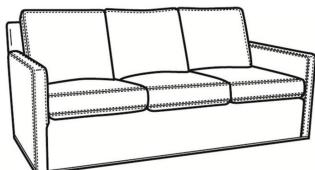

CR LAINE®

STYLE • COMFORT • COLOR

Oliver / L5745

DESCRIPTION:	Chair (26.5W)
OUTSIDE:	26.5"W x 35"D x 34"H
INSIDE:	20"W x 21"D
SEAT:	19"H
ARM:	24"H
BACK RAIL:	31"H
COM:	Plain: 92 sq ft
WEIGHT:	50 lbs

L = available in leather

S = available as sleeper

Standard Features:

Box Border Back

Saddle-Stitched

May be shown with optional features

OLIVER

Standard Seat Cushion: Mayfair Seat
Standard Back Pillow: Fiber Back

Also available:

Oliver / L5747
Leather Ottoman (25.5W X 19D)
Outside: 25.5W x 19D x 16.5H
Inside: 0W x 0D

Oliver / 5747
Ottoman (25.5W X 19D)
Outside: 25.5W x 19D x 16.5H
Inside: 0W x 0D

Oliver / 5740
Sofa (74W)
Outside: 74W x 35D x 34H
Inside: 67W x 21D

Oliver / 5740-00
Sofa (80W)
Outside: 80W x 35D x 34H
Inside: 73W x 21D

Oliver / 5744
Loveseat (52W)
Outside: 52W x 35D x 34H
Inside: 45W x 21D

Oliver / 5745
Chair (26.5W)
Outside: 26.5W x 35D x 34H
Inside: 20W x 21D