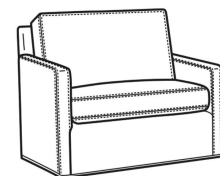

Oliver / 5745-SW
Swivel Chair (26.5W)
Outside: 26.5W x 35D x 34H
Inside: 20W x 21D

Oliver / 5746
Chair & 1/2 (45.5W)
Outside: 45.5W x 35D x 34H
Inside: 40W x 21D

Oliver / 5748
Ott & 1/2 (39W X 26D)
Outside: 39W x 26D x 16.5H
Inside: 0W x 0D

Oliver / 5748-ST
Storage & 1/2 (39W X 26D)
Outside: 39W x 26D x 17H
Inside: 0W x 0D

Oliver / L5740
Leather Sofa (74W)
Outside: 74W x 35D x 34H
Inside: 67W x 21D

Oliver / L5740-00
Leather Sofa (80W)
Outside: 80W x 35D x 34H
Inside: 73W x 21D

Oliver / L5740-S
Leather Queen Sleeper (75W)
Outside: 75W x 36D x 34H
Inside: 68W x 21D

Oliver / L5742-S
Leather Full Sleeper (68.5W)
Outside: 68.5W x 36D x 34H
Inside: 61.5W x 21D

Oliver / L5744
Leather Loveseat (52W)
Outside: 52W x 35D x 34H
Inside: 45W x 21D

Oliver / L5745-SW
Leather Swivel Chair (26.5W)
Outside: 26.5W x 35D x 34H
Inside: 20W x 21D

Oliver / L5746
Leather Chair & 1/2 (45.5W)
Outside: 45.5W x 35D x 34H
Inside: 40W x 21D

Oliver / L5746-S
Leather Twin Sleeper (45.5W)
Outside: 45.5W x 36D x 34H
Inside: 40W x 21D