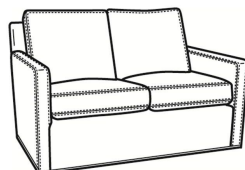

S = available as sleeper

Standard Features:

Box Border Back

Saddle-Stitched

May be shown with optional features

OLIVER

Standard Seat Cushion: Mayfair Seat
Standard Back Pillow: Fiber Back

Also available:

Oliver / L5747
Leather Ottoman (25.5W X 19D)
Outside: 25.5W x 19D x 16.5H
Inside: 0W x 0D

Oliver / 5747
Ottoman (25.5W X 19D)
Outside: 25.5W x 19D x 16.5H
Inside: 0W x 0D

Oliver / 5740
Sofa (74W)
Outside: 74W x 35D x 34H
Inside: 67W x 21D

Oliver / 5740-00
Sofa (80W)
Outside: 80W x 35D x 34H
Inside: 73W x 21D

Oliver / 5744
Loveseat (52W)
Outside: 52W x 35D x 34H
Inside: 45W x 21D

Oliver / 5745
Chair (26.5W)
Outside: 26.5W x 35D x 34H
Inside: 20W x 21D