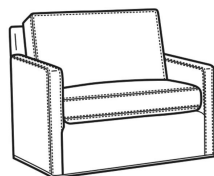

Oliver / 5745-SW
Swivel Chair (26.5W)
Outside: 26.5W x 35D x 34H
Inside: 20W x 21D

Oliver / 5746
Chair & 1/2 (45.5W)
Outside: 45.5W x 35D x 34H
Inside: 40W x 21D

Oliver / 5748
Ott & 1/2 (39W X 26D)
Outside: 39W x 26D x 16.5H
Inside: 0W x 0D

Oliver / 5748-ST
Storage & 1/2 (39W X 26D)
Outside: 39W x 26D x 17H
Inside: 0W x 0D

Oliver / L5740
Leather Sofa (74W)
Outside: 74W x 35D x 34H
Inside: 67W x 21D

Oliver / L5740-00
Leather Sofa (80W)
Outside: 80W x 35D x 34H
Inside: 73W x 21D

Oliver / L5740-S
Leather Queen Sleeper (75W)
Outside: 75W x 36D x 34H
Inside: 68W x 21D

Oliver / L5742-S
Leather Full Sleeper (68.5W)
Outside: 68.5W x 36D x 34H
Inside: 61.5W x 21D

Oliver / L5744
Leather Loveseat (52W)
Outside: 52W x 35D x 34H
Inside: 45W x 21D

Oliver / L5745-SW
Leather Swivel Chair (26.5W)
Outside: 26.5W x 35D x 34H
Inside: 20W x 21D

Oliver / L5746
Leather Chair & 1/2 (45.5W)
Outside: 45.5W x 35D x 34H
Inside: 40W x 21D

Oliver / L5746-S
Leather Twin Sleeper (45.5W)
Outside: 45.5W x 36D x 34H
Inside: 40W x 21D