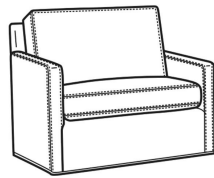

Oliver / L5747
Leather Ottoman (25.5W X 19D)
Outside: 25.5W x 19D x 16.5H
Inside: 0W x 0D

Oliver / 5747
Ottoman (25.5W X 19D)
Outside: 25.5W x 19D x 16.5H
Inside: 0W x 0D

Oliver / 5740
Sofa (74W)
Outside: 74W x 35D x 34H
Inside: 67W x 21D

Oliver / 5740-00
Sofa (80W)
Outside: 80W x 35D x 34H
Inside: 73W x 21D

Oliver / 5744
Loveseat (52W)
Outside: 52W x 35D x 34H
Inside: 45W x 21D

Oliver / 5745
Chair (26.5W)
Outside: 26.5W x 35D x 34H
Inside: 20W x 21D

Oliver / 5745-SW
Swivel Chair (26.5W)
Outside: 26.5W x 35D x 34H
Inside: 20W x 21D

Oliver / 5746
Chair & 1/2 (45.5W)
Outside: 45.5W x 35D x 34H
Inside: 40W x 21D

Oliver / 5748
Ott & 1/2 (39W X 26D)
Outside: 39W x 26D x 16.5H
Inside: 0W x 0D