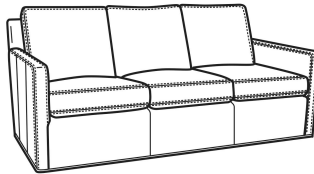

Oliver / 5740-00
Sofa (80W)
Outside: 80W x 35D x 34H
Inside: 73W x 21D

Oliver / 5744
Loveseat (52W)
Outside: 52W x 35D x 34H
Inside: 45W x 21D

Oliver / 5745
Chair (26.5W)
Outside: 26.5W x 35D x 34H
Inside: 20W x 21D

Oliver / 5745-SW
Swivel Chair (26.5W)
Outside: 26.5W x 35D x 34H
Inside: 20W x 21D

Oliver / 5746
Chair & 1/2 (45.5W)
Outside: 45.5W x 35D x 34H
Inside: 40W x 21D

Oliver / 5748
Ott & 1/2 (39W X 26D)
Outside: 39W x 26D x 16.5H
Inside: 0W x 0D

Oliver / 5748-ST
Storage & 1/2 (39W X 26D)
Outside: 39W x 26D x 17H
Inside: 0W x 0D

Oliver / L5740
Leather Sofa (74W)
Outside: 74W x 35D x 34H
Inside: 67W x 21D

Oliver / L5740-00
Leather Sofa (80W)
Outside: 80W x 35D x 34H
Inside: 73W x 21D