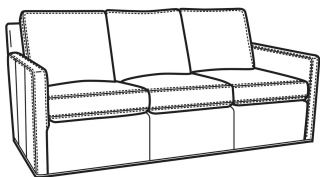

Oliver / 5740-00
Sofa (80W)
Outside: 80W x 35D x 34H
Inside: 73W x 21D

Oliver / 5744
Loveseat (52W)
Outside: 52W x 35D x 34H
Inside: 45W x 21D

Oliver / 5745
Chair (26.5W)
Outside: 26.5W x 35D x 34H
Inside: 20W x 21D

Oliver / 5745-SW
Swivel Chair (26.5W)
Outside: 26.5W x 35D x 34H
Inside: 20W x 21D

Oliver / 5746
Chair & 1/2 (45.5W)
Outside: 45.5W x 35D x 34H
Inside: 40W x 21D

Oliver / 5748
Ott & 1/2 (39W X 26D)
Outside: 39W x 26D x 16.5H
Inside: 0W x 0D

Oliver / 5748-ST
Storage & 1/2 (39W X 26D)
Outside: 39W x 26D x 17H
Inside: 0W x 0D

Oliver / L5740
Leather Sofa (74W)
Outside: 74W x 35D x 34H
Inside: 67W x 21D

Oliver / L5740-00
Leather Sofa (80W)
Outside: 80W x 35D x 34H
Inside: 73W x 21D