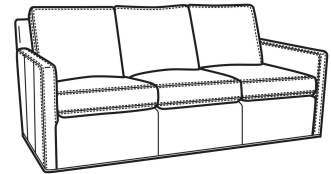

Oliver / 5740-00
Sofa (80W)
Outside: 80W x 35D x 34H
Inside: 73W x 21D

Oliver / 5744
Loveseat (52W)
Outside: 52W x 35D x 34H
Inside: 45W x 21D

Oliver / 5745
Chair (26.5W)
Outside: 26.5W x 35D x 34H
Inside: 20W x 21D

Oliver / 5745-SW
Swivel Chair (26.5W)
Outside: 26.5W x 35D x 34H
Inside: 20W x 21D

Oliver / 5746
Chair & 1/2 (45.5W)
Outside: 45.5W x 35D x 34H
Inside: 40W x 21D

Oliver / 5748
Ott & 1/2 (39W X 26D)
Outside: 39W x 26D x 16.5H
Inside: 0W x 0D

Oliver / 5748-ST
Storage & 1/2 (39W X 26D)
Outside: 39W x 26D x 17H
Inside: 0W x 0D

Oliver / L5740
Leather Sofa (74W)
Outside: 74W x 35D x 34H
Inside: 67W x 21D

Oliver / L5740-00
Leather Sofa (80W)
Outside: 80W x 35D x 34H
Inside: 73W x 21D