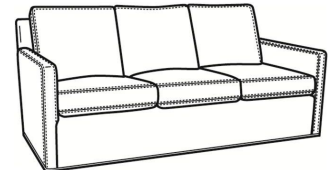

CR LAINE®

STYLE • COMFORT • COLOR

Oliver / L5745

DESCRIPTION:	Chair (26.5W)
OUTSIDE:	26.5"W x 35"D x 34"H
INSIDE:	20"W x 21"D
SEAT:	19"H
ARM:	24"H
BACK RAIL:	31"H
COM:	Plain: 92 sq ft
WEIGHT:	50 lbs

L = available in leather

S = available as sleeper

Standard Features:

Box Border Back

Saddle-Stitched

May be shown with optional features

OLIVER

Standard Seat Cushion: Mayfair Seat
Standard Back Pillow: Fiber Back

Also available:

Oliver / L5747
Leather Ottoman (25.5W X 19D)
Outside: 25.5W x 19D x 16.5H
Inside: 0W x 0D

Oliver / 5747
Ottoman (25.5W X 19D)
Outside: 25.5W x 19D x 16.5H
Inside: 0W x 0D

Oliver / 5740
Sofa (74W)
Outside: 74W x 35D x 34H
Inside: 67W x 21D

Oliver / 5740-00
Sofa (80W)
Outside: 80W x 35D x 34H
Inside: 73W x 21D

Oliver / 5744
Loveseat (52W)
Outside: 52W x 35D x 34H
Inside: 45W x 21D

Oliver / 5745
Chair (26.5W)
Outside: 26.5W x 35D x 34H
Inside: 20W x 21D