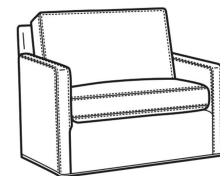

Oliver / 5746-S
Twin Sleeper (45.5W)
Outside: 45.5W x 36D x 34H
Inside: 40W x 21D