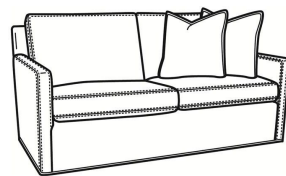

Oliver / L5740-S
 Leather Queen Sleeper (75W)
 Outside: 75W x 36D x 34H
 Inside: 68W x 21D

Oliver / L5742-S
 Leather Full Sleeper (68.5W)
 Outside: 68.5W x 36D x 34H
 Inside: 61.5W x 21D

Oliver / L5745
 Leather Chair (26.5W)
 Outside: 26.5W x 35D x 34H
 Inside: 20W x 21D

Oliver / L5745-SW
 Leather Swivel Chair (26.5W)
 Outside: 26.5W x 35D x 34H
 Inside: 20W x 21D

Oliver / L5746
 Leather Chair & 1/2 (45.5W)
 Outside: 45.5W x 35D x 34H
 Inside: 40W x 21D

Oliver / L5746-S
 Leather Twin Sleeper (45.5W)
 Outside: 45.5W x 36D x 34H
 Inside: 40W x 21D

Oliver / L5748
 Leather Ott 1/2 (39W X 26D)
 Outside: 39W x 26D x 16.5H
 Inside: 0W x 0D

Oliver / L5748-ST
 Leather Storage Ott (39W X 26D)
 Outside: 39W x 26D x 17H
 Inside: 0W x 0D

Oliver / 5740-S
 Queen Sleeper (75W)
 Outside: 75W x 36D x 34H
 Inside: 68W x 21D