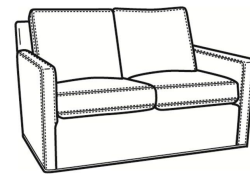

CR LAINE®

STYLE • COMFORT • COLOR

Oliver / L5744

DESCRIPTION:	Loveseat (52W)
OUTSIDE:	52"W x 35"D x 34"H
INSIDE:	45"W x 21"D
SEAT:	19"H
ARM:	24"H
BACK RAIL:	31"H
COM:	Plain: 141 sq ft
WEIGHT:	80 lbs

L = available in leather

S = available as sleeper

Standard Features:

Box Border Back

Saddle-Stitched

May be shown with optional features

Standard Seat Cushion:	OLIVER Mayfair Seat
Standard Back Pillow:	Fiber Back

Also available:

Oliver / 5740
Sofa (74W)
Outside: 74W x 35D x 34H
Inside: 67W x 21D

Oliver / 5740-00
Sofa (80W)
Outside: 80W x 35D x 34H
Inside: 73W x 21D

Oliver / 5744
Loveseat (52W)
Outside: 52W x 35D x 34H
Inside: 45W x 21D

Oliver / 5745
Chair (26.5W)
Outside: 26.5W x 35D x 34H
Inside: 20W x 21D