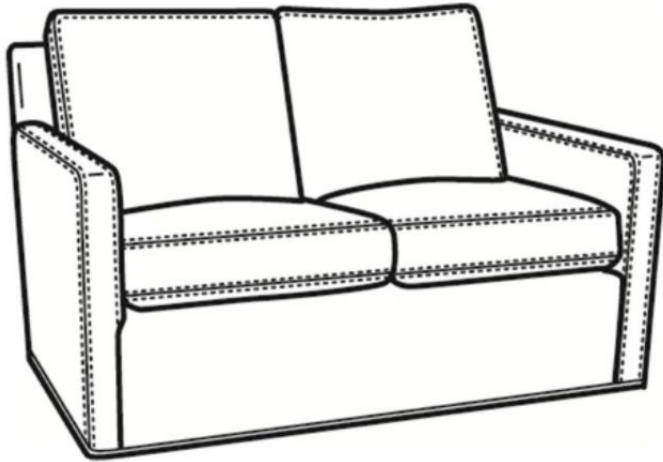

CR LAINE®

STYLE • COMFORT • COLOR

Oliver / L5744

DESCRIPTION:	Loveseat (52W)
OUTSIDE:	52"W x 35"D x 34"H
INSIDE:	45"W x 21"D
SEAT:	19"H
ARM:	24"H
BACK RAIL:	31"H
COM:	Plain: 141 sq ft
WEIGHT:	80 lbs

L = available in leather

S = available as sleeper

Standard Features:

Box Border Back

Saddle-Stitched

May be shown with optional features

Standard Seat Cushion:	OLIVER Mayfair Seat
Standard Back Pillow:	Fiber Back

Also available:

Oliver / 5740
Sofa (74W)
Outside: 74W x 35D x 34H
Inside: 67W x 21D

Oliver / 5740-00
Sofa (80W)
Outside: 80W x 35D x 34H
Inside: 73W x 21D

Oliver / 5744
Loveseat (52W)
Outside: 52W x 35D x 34H
Inside: 45W x 21D

Oliver / 5745
Chair (26.5W)
Outside: 26.5W x 35D x 34H
Inside: 20W x 21D

Oliver / 5745-SW
Swivel Chair (26.5W)
Outside: 26.5W x 35D x 34H
Inside: 20W x 21D

Oliver / 5746
Chair & 1/2 (45.5W)
Outside: 45.5W x 35D x 34H
Inside: 40W x 21D

Oliver / 5748
 Ott & 1/2 (39W X 26D)
 Outside: 39W x 26D x 16.5H
 Inside: 0W x 0D