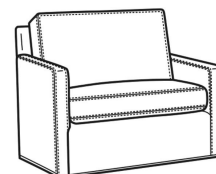

S = available as sleeper

Standard Features:

Box Border Back

Saddle-Stitched

May be shown with optional features

Standard Seat Cushion:	OLIVER Mayfair Seat
Standard Back Pillow:	Fiber Back

Also available:

Oliver / 5740
Sofa (74W)
Outside: 74W x 35D x 34H
Inside: 67W x 21D

Oliver / 5740-00
Sofa (80W)
Outside: 80W x 35D x 34H
Inside: 73W x 21D

Oliver / 5744
Loveseat (52W)
Outside: 52W x 35D x 34H
Inside: 45W x 21D

Oliver / 5745
Chair (26.5W)
Outside: 26.5W x 35D x 34H
Inside: 20W x 21D

Oliver / 5745-SW
Swivel Chair (26.5W)
Outside: 26.5W x 35D x 34H
Inside: 20W x 21D

Oliver / 5746
Chair & 1/2 (45.5W)
Outside: 45.5W x 35D x 34H
Inside: 40W x 21D

Oliver / 5748
 Ott & 1/2 (39W X 26D)
 Outside: 39W x 26D x 16.5H
 Inside: 0W x 0D