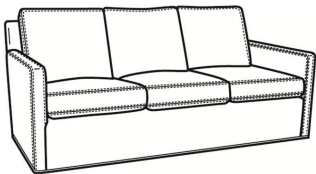

CR LAINE®

STYLE • COMFORT • COLOR

Oliver / L5744

DESCRIPTION:	Loveseat (52W)
OUTSIDE:	52"W x 35"D x 34"H
INSIDE:	45"W x 21"D
SEAT:	19"H
ARM:	24"H
BACK RAIL:	31"H
COM:	Plain: 141 sq ft
WEIGHT:	80 lbs

L = available in leather

S = available as sleeper

Standard Features:

Box Border Back

Saddle-Stitched

May be shown with optional features

Standard Seat Cushion:	OLIVER Mayfair Seat
Standard Back Pillow:	Fiber Back

Also available:

Oliver / 5740
Sofa (74W)
Outside: 74W x 35D x 34H
Inside: 67W x 21D

Oliver / 5740-00
Sofa (80W)
Outside: 80W x 35D x 34H
Inside: 73W x 21D

Oliver / 5744
Loveseat (52W)
Outside: 52W x 35D x 34H
Inside: 45W x 21D

Oliver / 5745
Chair (26.5W)
Outside: 26.5W x 35D x 34H
Inside: 20W x 21D

Oliver / 5745-SW
Swivel Chair (26.5W)
Outside: 26.5W x 35D x 34H
Inside: 20W x 21D

Oliver / 5746
Chair & 1/2 (45.5W)
Outside: 45.5W x 35D x 34H
Inside: 40W x 21D

Oliver / 5748
 Ott & 1/2 (39W X 26D)
 Outside: 39W x 26D x 16.5H
 Inside: 0W x 0D