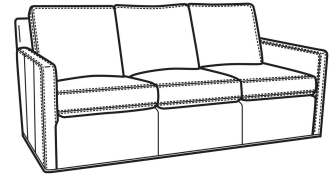

S = available as sleeper

Standard Features:

Box Border Back

Saddle-Stitched

May be shown with optional features

Standard Seat Cushion:	OLIVER Mayfair Seat
Standard Back Pillow:	Fiber Back

Also available:

Oliver / 5740
Sofa (74W)
Outside: 74W x 35D x 34H
Inside: 67W x 21D

Oliver / 5740-00
Sofa (80W)
Outside: 80W x 35D x 34H
Inside: 73W x 21D

Oliver / 5744
Loveseat (52W)
Outside: 52W x 35D x 34H
Inside: 45W x 21D

Oliver / 5745
Chair (26.5W)
Outside: 26.5W x 35D x 34H
Inside: 20W x 21D

Oliver / 5745-SW
Swivel Chair (26.5W)
Outside: 26.5W x 35D x 34H
Inside: 20W x 21D

Oliver / 5746
Chair & 1/2 (45.5W)
Outside: 45.5W x 35D x 34H
Inside: 40W x 21D

Oliver / 5748
 Ott & 1/2 (39W X 26D)
 Outside: 39W x 26D x 16.5H
 Inside: 0W x 0D

Oliver / 5748-ST
 Storage & 1/2 (39W X 26D)
 Outside: 39W x 26D x 17H
 Inside: 0W x 0D

Oliver / L5740
 Leather Sofa (74W)
 Outside: 74W x 35D x 34H
 Inside: 67W x 21D

Oliver / L5740-00
 Leather Sofa (80W)
 Outside: 80W x 35D x 34H
 Inside: 73W x 21D