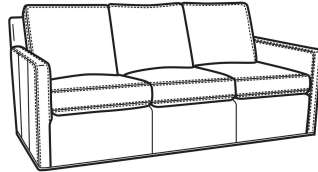

S = available as sleeper

Standard Features:

Box Border Back

Saddle-Stitched

May be shown with optional features

Standard Seat Cushion:	OLIVER Mayfair Seat
Standard Back Pillow:	Fiber Back

Also available:

Oliver / 5740
Sofa (74W)
Outside: 74W x 35D x 34H
Inside: 67W x 21D

Oliver / 5740-00
Sofa (80W)
Outside: 80W x 35D x 34H
Inside: 73W x 21D

Oliver / 5744
Loveseat (52W)
Outside: 52W x 35D x 34H
Inside: 45W x 21D

Oliver / 5745
Chair (26.5W)
Outside: 26.5W x 35D x 34H
Inside: 20W x 21D

Oliver / 5745-SW
Swivel Chair (26.5W)
Outside: 26.5W x 35D x 34H
Inside: 20W x 21D

Oliver / 5746
Chair & 1/2 (45.5W)
Outside: 45.5W x 35D x 34H
Inside: 40W x 21D

Oliver / 5748
 Ott & 1/2 (39W X 26D)
 Outside: 39W x 26D x 16.5H
 Inside: 0W x 0D

Oliver / 5748-ST
 Storage & 1/2 (39W X 26D)
 Outside: 39W x 26D x 17H
 Inside: 0W x 0D

Oliver / L5740
 Leather Sofa (74W)
 Outside: 74W x 35D x 34H
 Inside: 67W x 21D

Oliver / L5740-00
 Leather Sofa (80W)
 Outside: 80W x 35D x 34H
 Inside: 73W x 21D