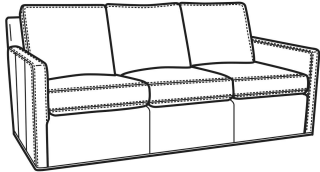

S = available as sleeper

Standard Features:

Box Border Back

Saddle-Stitched

May be shown with optional features

Standard Seat Cushion:	OLIVER Mayfair Seat
Standard Back Pillow:	Fiber Back

Also available:

Oliver / 5740
Sofa (74W)
Outside: 74W x 35D x 34H
Inside: 67W x 21D

Oliver / 5740-00
Sofa (80W)
Outside: 80W x 35D x 34H
Inside: 73W x 21D

Oliver / 5744
Loveseat (52W)
Outside: 52W x 35D x 34H
Inside: 45W x 21D

Oliver / 5745
Chair (26.5W)
Outside: 26.5W x 35D x 34H
Inside: 20W x 21D

Oliver / 5745-SW
Swivel Chair (26.5W)
Outside: 26.5W x 35D x 34H
Inside: 20W x 21D

Oliver / 5746
Chair & 1/2 (45.5W)
Outside: 45.5W x 35D x 34H
Inside: 40W x 21D

Oliver / 5748
 Ott & 1/2 (39W X 26D)
 Outside: 39W x 26D x 16.5H
 Inside: 0W x 0D

Oliver / 5748-ST
 Storage & 1/2 (39W X 26D)
 Outside: 39W x 26D x 17H
 Inside: 0W x 0D

Oliver / L5740
 Leather Sofa (74W)
 Outside: 74W x 35D x 34H
 Inside: 67W x 21D

Oliver / L5740-00
 Leather Sofa (80W)
 Outside: 80W x 35D x 34H
 Inside: 73W x 21D