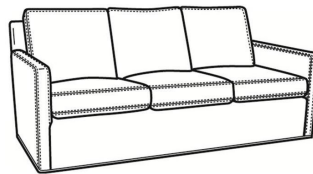

CR LAINE®

STYLE • COMFORT • COLOR

Oliver / L5744

DESCRIPTION:	Loveseat (52W)
OUTSIDE:	52"W x 35"D x 34"H
INSIDE:	45"W x 21"D
SEAT:	19"H
ARM:	24"H
BACK RAIL:	31"H
COM:	Plain: 141 sq ft
WEIGHT:	80 lbs

L = available in leather

S = available as sleeper

Standard Features:

Box Border Back

Saddle-Stitched

May be shown with optional features

Standard Seat Cushion:	OLIVER Mayfair Seat
Standard Back Pillow:	Fiber Back

Also available:

Oliver / 5740
Sofa (74W)
Outside: 74W x 35D x 34H
Inside: 67W x 21D

Oliver / 5740-00
Sofa (80W)
Outside: 80W x 35D x 34H
Inside: 73W x 21D

Oliver / 5744
Loveseat (52W)
Outside: 52W x 35D x 34H
Inside: 45W x 21D

Oliver / 5745
Chair (26.5W)
Outside: 26.5W x 35D x 34H
Inside: 20W x 21D

Oliver / 5745-SW
Swivel Chair (26.5W)
Outside: 26.5W x 35D x 34H
Inside: 20W x 21D

Oliver / 5746
Chair & 1/2 (45.5W)
Outside: 45.5W x 35D x 34H
Inside: 40W x 21D

Oliver / 5748
 Ott & 1/2 (39W X 26D)
 Outside: 39W x 26D x 16.5H
 Inside: 0W x 0D