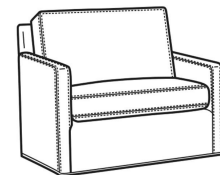

Oliver / 5745-SW
Swivel Chair (26.5W)
Outside: 26.5W x 35D x 34H
Inside: 20W x 21D

Oliver / 5746
Chair & 1/2 (45.5W)
Outside: 45.5W x 35D x 34H
Inside: 40W x 21D

Oliver / 5748
 Ott & 1/2 (39W X 26D)
 Outside: 39W x 26D x 16.5H
 Inside: 0W x 0D

Oliver / 5748-ST
 Storage & 1/2 (39W X 26D)
 Outside: 39W x 26D x 17H
 Inside: 0W x 0D

Oliver / L5740
 Leather Sofa (74W)
 Outside: 74W x 35D x 34H
 Inside: 67W x 21D

Oliver / L5740-00
 Leather Sofa (80W)
 Outside: 80W x 35D x 34H
 Inside: 73W x 21D

Oliver / L5740-S
 Leather Queen Sleeper (75W)
 Outside: 75W x 36D x 34H
 Inside: 68W x 21D

Oliver / L5742-S
 Leather Full Sleeper (68.5W)
 Outside: 68.5W x 36D x 34H
 Inside: 61.5W x 21D

Oliver / L5745
 Leather Chair (26.5W)
 Outside: 26.5W x 35D x 34H
 Inside: 20W x 21D

Oliver / L5745-SW
 Leather Swivel Chair (26.5W)
 Outside: 26.5W x 35D x 34H
 Inside: 20W x 21D

Oliver / L5746
 Leather Chair & 1/2 (45.5W)
 Outside: 45.5W x 35D x 34H
 Inside: 40W x 21D

Oliver / L5746-S
 Leather Twin Sleeper (45.5W)
 Outside: 45.5W x 36D x 34H
 Inside: 40W x 21D