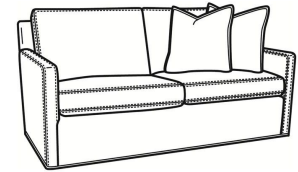

Oliver / 5740-00
Sofa (80W)
Outside: 80W x 35D x 34H
Inside: 73W x 21D

Oliver / 5744
Loveseat (52W)
Outside: 52W x 35D x 34H
Inside: 45W x 21D

Oliver / 5745
Chair (26.5W)
Outside: 26.5W x 35D x 34H
Inside: 20W x 21D

Oliver / 5745-SW
Swivel Chair (26.5W)
Outside: 26.5W x 35D x 34H
Inside: 20W x 21D

Oliver / 5746
Chair & 1/2 (45.5W)
Outside: 45.5W x 35D x 34H
Inside: 40W x 21D

Oliver / 5748
 Ott & 1/2 (39W X 26D)
 Outside: 39W x 26D x 16.5H
 Inside: 0W x 0D

Oliver / 5748-ST
 Storage & 1/2 (39W X 26D)
 Outside: 39W x 26D x 17H
 Inside: 0W x 0D

Oliver / L5740
 Leather Sofa (74W)
 Outside: 74W x 35D x 34H
 Inside: 67W x 21D

Oliver / L5740-00
 Leather Sofa (80W)
 Outside: 80W x 35D x 34H
 Inside: 73W x 21D

Oliver / L5740-S
 Leather Queen Sleeper (75W)
 Outside: 75W x 36D x 34H
 Inside: 68W x 21D

Oliver / L5742-S
 Leather Full Sleeper (68.5W)
 Outside: 68.5W x 36D x 34H
 Inside: 61.5W x 21D

Oliver / L5745
 Leather Chair (26.5W)
 Outside: 26.5W x 35D x 34H
 Inside: 20W x 21D