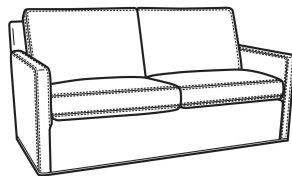

Oliver / 5742-S
Full Sleeper (68.5W)
Outside: 68.5W x 36D x 34H
Inside: 61.5W x 21D