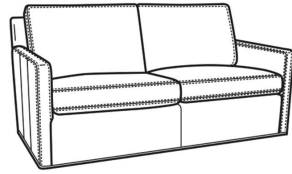

Also available:

Oliver / 5740
 Sofa (74W)
 Outside: 74W x 35D x 34H
 Inside: 67W x 21D

Oliver / 5740-00
 Sofa (80W)
 Outside: 80W x 35D x 34H
 Inside: 73W x 21D

Oliver / 5744
 Loveseat (52W)
 Outside: 52W x 35D x 34H
 Inside: 45W x 21D

Oliver / 5745
 Chair (26.5W)
 Outside: 26.5W x 35D x 34H
 Inside: 20W x 21D

Oliver / 5745-SW
 Swivel Chair (26.5W)
 Outside: 26.5W x 35D x 34H
 Inside: 20W x 21D

Oliver / 5746
 Chair & 1/2 (45.5W)
 Outside: 45.5W x 35D x 34H
 Inside: 40W x 21D

Oliver / 5748
 Ott & 1/2 (39W X 26D)
 Outside: 39W x 26D x 16.5H
 Inside: 0W x 0D

Oliver / 5748-ST
 Storage & 1/2 (39W X 26D)
 Outside: 39W x 26D x 17H
 Inside: 0W x 0D

Oliver / L5740
 Leather Sofa (74W)
 Outside: 74W x 35D x 34H
 Inside: 67W x 21D

Oliver / L5740-S
 Leather Queen Sleeper (75W)
 Outside: 75W x 36D x 34H
 Inside: 68W x 21D

Oliver / L5742-S
 Leather Full Sleeper (68.5W)
 Outside: 68.5W x 36D x 34H
 Inside: 61.5W x 21D

Oliver / L5744
 Leather Loveseat (52W)
 Outside: 52W x 35D x 34H
 Inside: 45W x 21D