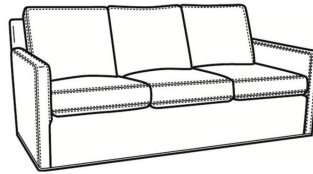

CR LAINE®

STYLE • COMFORT • COLOR

Oliver / L5740-00

| | |
|--------------|--------------------|
| DESCRIPTION: | Sofa (80W) |
| OUTSIDE: | 80"W x 35"D x 34"H |
| INSIDE: | 73"W x 21"D |
| SEAT: | 19"H |
| ARM: | 24"H |
| BACK RAIL: | 31"H |
| COM: | Plain: 196 sq ft |
| WEIGHT: | 115 lbs |

L = available in leather

S = available as sleeper

Standard Features:

Box Border Back

Saddle-Stitched

May be shown with optional features

Standard Seat Cushion: **OLIVER** Mayfair Seat
 Standard Back Pillow: Fiber Back

Also available:

Oliver / 5740
 Sofa (74W)
 Outside: 74W x 35D x 34H
 Inside: 67W x 21D

Oliver / 5740-00
 Sofa (80W)
 Outside: 80W x 35D x 34H
 Inside: 73W x 21D

Oliver / 5744
 Loveseat (52W)
 Outside: 52W x 35D x 34H
 Inside: 45W x 21D

Oliver / 5745
 Chair (26.5W)
 Outside: 26.5W x 35D x 34H
 Inside: 20W x 21D

Oliver / 5745-SW
 Swivel Chair (26.5W)
 Outside: 26.5W x 35D x 34H
 Inside: 20W x 21D

Oliver / 5746
 Chair & 1/2 (45.5W)
 Outside: 45.5W x 35D x 34H
 Inside: 40W x 21D