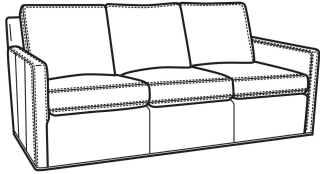

Also available:

Oliver / 5740
 Sofa (74W)
 Outside: 74W x 35D x 34H
 Inside: 67W x 21D

Oliver / 5740-00
 Sofa (80W)
 Outside: 80W x 35D x 34H
 Inside: 73W x 21D

Oliver / 5744
 Loveseat (52W)
 Outside: 52W x 35D x 34H
 Inside: 45W x 21D

Oliver / 5745
 Chair (26.5W)
 Outside: 26.5W x 35D x 34H
 Inside: 20W x 21D

Oliver / 5745-SW
 Swivel Chair (26.5W)
 Outside: 26.5W x 35D x 34H
 Inside: 20W x 21D

Oliver / 5746
 Chair & 1/2 (45.5W)
 Outside: 45.5W x 35D x 34H
 Inside: 40W x 21D

Oliver / 5748
 Ott & 1/2 (39W X 26D)
 Outside: 39W x 26D x 16.5H
 Inside: 0W x 0D

Oliver / 5748-ST
 Storage & 1/2 (39W X 26D)
 Outside: 39W x 26D x 17H
 Inside: 0W x 0D

Oliver / L5740
 Leather Sofa (74W)
 Outside: 74W x 35D x 34H
 Inside: 67W x 21D