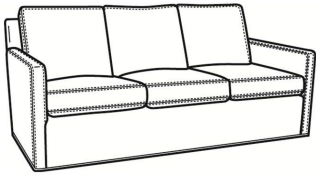

CR LAINE®

STYLE • COMFORT • COLOR

Oliver / L5740-00

| | |
|--------------|--------------------|
| DESCRIPTION: | Sofa (80W) |
| OUTSIDE: | 80"W x 35"D x 34"H |
| INSIDE: | 73"W x 21"D |
| SEAT: | 19"H |
| ARM: | 24"H |
| BACK RAIL: | 31"H |
| COM: | Plain: 196 sq ft |
| WEIGHT: | 115 lbs |

L = available in leather

S = available as sleeper

Standard Features:

Box Border Back

Saddle-Stitched

May be shown with optional features

Standard Seat Cushion: **OLIVER** Mayfair Seat
 Standard Back Pillow: Fiber Back

Also available:

Oliver / 5740
 Sofa (74W)
 Outside: 74W x 35D x 34H
 Inside: 67W x 21D

Oliver / 5740-00
 Sofa (80W)
 Outside: 80W x 35D x 34H
 Inside: 73W x 21D

Oliver / 5744
 Loveseat (52W)
 Outside: 52W x 35D x 34H
 Inside: 45W x 21D

Oliver / 5745
 Chair (26.5W)
 Outside: 26.5W x 35D x 34H
 Inside: 20W x 21D

Oliver / 5745-SW
 Swivel Chair (26.5W)
 Outside: 26.5W x 35D x 34H
 Inside: 20W x 21D

Oliver / 5746
 Chair & 1/2 (45.5W)
 Outside: 45.5W x 35D x 34H
 Inside: 40W x 21D