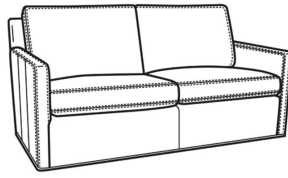

Oliver / L5742-S
Leather Full Sleeper (68.5W)
Outside: 68.5W x 36D x 34H
Inside: 61.5W x 21D