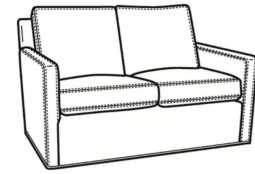

Also available:

Oliver / 5740
 Sofa (74W)
 Outside: 74W x 35D x 34H
 Inside: 67W x 21D

Oliver / 5740-00
 Sofa (80W)
 Outside: 80W x 35D x 34H
 Inside: 73W x 21D

Oliver / 5744
 Loveseat (52W)
 Outside: 52W x 35D x 34H
 Inside: 45W x 21D

Oliver / 5745
 Chair (26.5W)
 Outside: 26.5W x 35D x 34H
 Inside: 20W x 21D

Oliver / 5745-SW
 Swivel Chair (26.5W)
 Outside: 26.5W x 35D x 34H
 Inside: 20W x 21D

Oliver / 5746
 Chair & 1/2 (45.5W)
 Outside: 45.5W x 35D x 34H
 Inside: 40W x 21D

Oliver / 5748
 Ott & 1/2 (39W X 26D)
 Outside: 39W x 26D x 16.5H
 Inside: 0W x 0D

Oliver / 5748-ST
 Storage & 1/2 (39W X 26D)
 Outside: 39W x 26D x 17H
 Inside: 0W x 0D

Oliver / L5740
 Leather Sofa (74W)
 Outside: 74W x 35D x 34H
 Inside: 67W x 21D

Oliver / L5740-S
 Leather Queen Sleeper (75W)
 Outside: 75W x 36D x 34H
 Inside: 68W x 21D

Oliver / L5742-S
 Leather Full Sleeper (68.5W)
 Outside: 68.5W x 36D x 34H
 Inside: 61.5W x 21D

Oliver / L5744
 Leather Loveseat (52W)
 Outside: 52W x 35D x 34H
 Inside: 45W x 21D