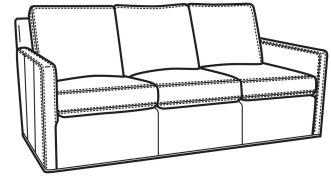

Also available:

Oliver / 5740
 Sofa (74W)
 Outside: 74W x 35D x 34H
 Inside: 67W x 21D

Oliver / 5740-00
 Sofa (80W)
 Outside: 80W x 35D x 34H
 Inside: 73W x 21D

Oliver / 5744
 Loveseat (52W)
 Outside: 52W x 35D x 34H
 Inside: 45W x 21D

Oliver / 5745
 Chair (26.5W)
 Outside: 26.5W x 35D x 34H
 Inside: 20W x 21D

Oliver / 5745-SW
 Swivel Chair (26.5W)
 Outside: 26.5W x 35D x 34H
 Inside: 20W x 21D

Oliver / 5746
 Chair & 1/2 (45.5W)
 Outside: 45.5W x 35D x 34H
 Inside: 40W x 21D

Oliver / 5748
 Ott & 1/2 (39W X 26D)
 Outside: 39W x 26D x 16.5H
 Inside: 0W x 0D

Oliver / 5748-ST
 Storage & 1/2 (39W X 26D)
 Outside: 39W x 26D x 17H
 Inside: 0W x 0D

Oliver / L5740
 Leather Sofa (74W)
 Outside: 74W x 35D x 34H
 Inside: 67W x 21D