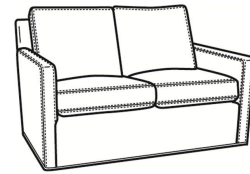

CR LAINE®

STYLE • COMFORT • COLOR

Oliver / L5740-00

| | |
|--------------|--------------------|
| DESCRIPTION: | Sofa (80W) |
| OUTSIDE: | 80"W x 35"D x 34"H |
| INSIDE: | 73"W x 21"D |
| SEAT: | 19"H |
| ARM: | 24"H |
| BACK RAIL: | 31"H |
| COM: | Plain: 196 sq ft |
| WEIGHT: | 115 lbs |

L = available in leather

S = available as sleeper

Standard Features:

Box Border Back

Saddle-Stitched

May be shown with optional features

Standard Seat Cushion: **OLIVER** Mayfair Seat
 Standard Back Pillow: Fiber Back

Also available:

Oliver / 5740
 Sofa (74W)
 Outside: 74W x 35D x 34H
 Inside: 67W x 21D

Oliver / 5740-00
 Sofa (80W)
 Outside: 80W x 35D x 34H
 Inside: 73W x 21D

Oliver / 5744
 Loveseat (52W)
 Outside: 52W x 35D x 34H
 Inside: 45W x 21D

Oliver / 5745
 Chair (26.5W)
 Outside: 26.5W x 35D x 34H
 Inside: 20W x 21D

Oliver / 5745-SW
 Swivel Chair (26.5W)
 Outside: 26.5W x 35D x 34H
 Inside: 20W x 21D

Oliver / 5746
 Chair & 1/2 (45.5W)
 Outside: 45.5W x 35D x 34H
 Inside: 40W x 21D