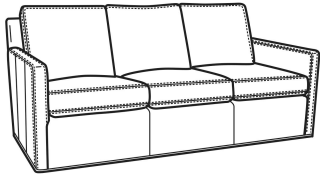

Oliver / 5745
 Chair (26.5W)
 Outside: 26.5W x 35D x 34H
 Inside: 20W x 21D

Oliver / 5745-SW
 Swivel Chair (26.5W)
 Outside: 26.5W x 35D x 34H
 Inside: 20W x 21D

Oliver / 5746
 Chair & 1/2 (45.5W)
 Outside: 45.5W x 35D x 34H
 Inside: 40W x 21D

Oliver / L5745
 Leather Chair (26.5W)
 Outside: 26.5W x 35D x 34H
 Inside: 20W x 21D

Oliver / L5745-SW
 Leather Swivel Chair (26.5W)
 Outside: 26.5W x 35D x 34H
 Inside: 20W x 21D

Oliver / L5746
 Leather Chair & 1/2 (45.5W)
 Outside: 45.5W x 35D x 34H
 Inside: 40W x 21D

Oliver / L5746-S
 Leather Twin Sleeper (45.5W)
 Outside: 45.5W x 36D x 34H
 Inside: 40W x 21D

Oliver / L5748
 Leather Ott 1/2 (39W X 26D)
 Outside: 39W x 26D x 16.5H
 Inside: 0W x 0D

Oliver / L5748-ST
 Leather Storage Ott (39W X 26D)
 Outside: 39W x 26D x 17H
 Inside: 0W x 0D

Oliver / 5740-S
 Queen Sleeper (75W)
 Outside: 75W x 36D x 34H
 Inside: 68W x 21D

Oliver / 5742-S
 Full Sleeper (68.5W)
 Outside: 68.5W x 36D x 34H
 Inside: 61.5W x 21D

Oliver / 5746-S
 Twin Sleeper (45.5W)
 Outside: 45.5W x 36D x 34H
 Inside: 40W x 21D