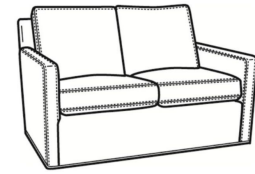

Mayfair Seat

Standard Back Pillow:

Fiber Back

Also available:

Oliver / 5740
Sofa (74W)
Outside: 74W x 35D x 34H
Inside: 67W x 21D

Oliver / 5740-00
Sofa (80W)
Outside: 80W x 35D x 34H
Inside: 73W x 21D

Oliver / 5744
Loveseat (52W)
Outside: 52W x 35D x 34H
Inside: 45W x 21D

Oliver / 5745
Chair (26.5W)
Outside: 26.5W x 35D x 34H
Inside: 20W x 21D

Oliver / 5745-SW
Swivel Chair (26.5W)
Outside: 26.5W x 35D x 34H
Inside: 20W x 21D

Oliver / 5746
Chair & 1/2 (45.5W)
Outside: 45.5W x 35D x 34H
Inside: 40W x 21D

Oliver / 5748
 Ott & 1/2 (39W X 26D)
 Outside: 39W x 26D x 16.5H
 Inside: 0W x 0D

Oliver / 5748-ST
 Storage & 1/2 (39W X 26D)
 Outside: 39W x 26D x 17H
 Inside: 0W x 0D

Oliver / L5740
 Leather Sofa (74W)
 Outside: 74W x 35D x 34H
 Inside: 67W x 21D

Oliver / L5740-00
 Leather Sofa (80W)
 Outside: 80W x 35D x 34H
 Inside: 73W x 21D

Oliver / L5742-S
 Leather Full Sleeper (68.5W)
 Outside: 68.5W x 36D x 34H
 Inside: 61.5W x 21D

Oliver / L5744
 Leather Loveseat (52W)
 Outside: 52W x 35D x 34H
 Inside: 45W x 21D