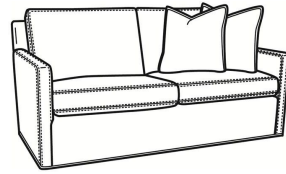

Oliver / L5742-S
Leather Full Sleeper (68.5W)
Outside: 68.5W x 36D x 34H
Inside: 61.5W x 21D