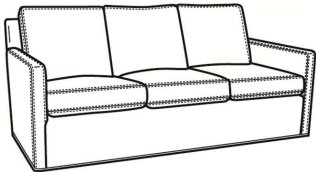

CR LAINE®

STYLE • COMFORT • COLOR

Oliver / L5740-S

DESCRIPTION:	Queen Sleeper (75W)
OUTSIDE:	75"W x 36"D x 34"H
INSIDE:	68"W x 21"D
SEAT:	20"H
ARM:	24"H
BACK RAIL:	31"H
COM:	Plain: 216 sq ft
WEIGHT:	275 lbs

L = available in leather

S = available as sleeper

Standard Features:

Box Border Back

Saddle-Stitched

May be shown with optional features

OLIVER

Standard Seat Cushion:

Mayfair Seat

Standard Back Pillow:

Fiber Back

Also available:

Oliver / 5740
Sofa (74W)
Outside: 74W x 35D x 34H
Inside: 67W x 21D

Oliver / 5740-00
Sofa (80W)
Outside: 80W x 35D x 34H
Inside: 73W x 21D

Oliver / 5744
Loveseat (52W)
Outside: 52W x 35D x 34H
Inside: 45W x 21D

Oliver / 5745
Chair (26.5W)
Outside: 26.5W x 35D x 34H
Inside: 20W x 21D

Oliver / 5745-SW
Swivel Chair (26.5W)
Outside: 26.5W x 35D x 34H
Inside: 20W x 21D

Oliver / 5746
Chair & 1/2 (45.5W)
Outside: 45.5W x 35D x 34H
Inside: 40W x 21D