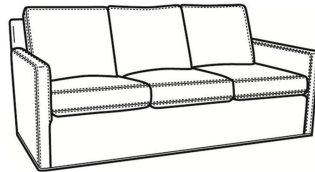

CR LAINE®

STYLE • COMFORT • COLOR

Oliver / L5740-S

DESCRIPTION:	Queen Sleeper (75W)
OUTSIDE:	75"W x 36"D x 34"H
INSIDE:	68"W x 21"D
SEAT:	20"H
ARM:	24"H
BACK RAIL:	31"H
COM:	Plain: 216 sq ft
WEIGHT:	275 lbs

L = available in leather

S = available as sleeper

Standard Features:

Box Border Back

Saddle-Stitched

May be shown with optional features

OLIVER

Standard Seat Cushion:

Mayfair Seat

Standard Back Pillow:

Fiber Back

Also available:

Oliver / 5740
Sofa (74W)
Outside: 74W x 35D x 34H
Inside: 67W x 21D

Oliver / 5740-00
Sofa (80W)
Outside: 80W x 35D x 34H
Inside: 73W x 21D

Oliver / 5744
Loveseat (52W)
Outside: 52W x 35D x 34H
Inside: 45W x 21D

Oliver / 5745
Chair (26.5W)
Outside: 26.5W x 35D x 34H
Inside: 20W x 21D

Oliver / 5745-SW
Swivel Chair (26.5W)
Outside: 26.5W x 35D x 34H
Inside: 20W x 21D

Oliver / 5746
Chair & 1/2 (45.5W)
Outside: 45.5W x 35D x 34H
Inside: 40W x 21D