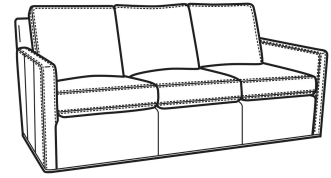

CR LAINE®

STYLE • COMFORT • COLOR

Oliver / L5740-S

DESCRIPTION:	Queen Sleeper (75W)
OUTSIDE:	75"W x 36"D x 34"H
INSIDE:	68"W x 21"D
SEAT:	20"H
ARM:	24"H
BACK RAIL:	31"H
COM:	Plain: 216 sq ft
WEIGHT:	275 lbs

Mayfair Seat

Standard Back Pillow:

Fiber Back

Also available:

Oliver / 5740
Sofa (74W)
Outside: 74W x 35D x 34H
Inside: 67W x 21D

Oliver / 5740-00
Sofa (80W)
Outside: 80W x 35D x 34H
Inside: 73W x 21D

Oliver / 5744
Loveseat (52W)
Outside: 52W x 35D x 34H
Inside: 45W x 21D

Oliver / 5745
Chair (26.5W)
Outside: 26.5W x 35D x 34H
Inside: 20W x 21D

Oliver / 5745-SW
Swivel Chair (26.5W)
Outside: 26.5W x 35D x 34H
Inside: 20W x 21D

Oliver / 5746
Chair & 1/2 (45.5W)
Outside: 45.5W x 35D x 34H
Inside: 40W x 21D

Oliver / 5748
 Ott & 1/2 (39W X 26D)
 Outside: 39W x 26D x 16.5H
 Inside: 0W x 0D

Oliver / 5748-ST
 Storage & 1/2 (39W X 26D)
 Outside: 39W x 26D x 17H
 Inside: 0W x 0D

Oliver / L5740
 Leather Sofa (74W)
 Outside: 74W x 35D x 34H
 Inside: 67W x 21D