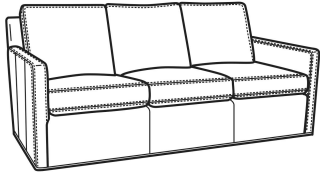

Mayfair Seat

Standard Back Pillow:

Fiber Back

Also available:

Oliver / 5740
Sofa (74W)
Outside: 74W x 35D x 34H
Inside: 67W x 21D

Oliver / 5740-00
Sofa (80W)
Outside: 80W x 35D x 34H
Inside: 73W x 21D

Oliver / 5744
Loveseat (52W)
Outside: 52W x 35D x 34H
Inside: 45W x 21D

Oliver / 5745
Chair (26.5W)
Outside: 26.5W x 35D x 34H
Inside: 20W x 21D

Oliver / 5745-SW
Swivel Chair (26.5W)
Outside: 26.5W x 35D x 34H
Inside: 20W x 21D

Oliver / 5746
Chair & 1/2 (45.5W)
Outside: 45.5W x 35D x 34H
Inside: 40W x 21D

Oliver / 5748
 Ott & 1/2 (39W X 26D)
 Outside: 39W x 26D x 16.5H
 Inside: 0W x 0D

Oliver / 5748-ST
 Storage & 1/2 (39W X 26D)
 Outside: 39W x 26D x 17H
 Inside: 0W x 0D

Oliver / L5740
 Leather Sofa (74W)
 Outside: 74W x 35D x 34H
 Inside: 67W x 21D