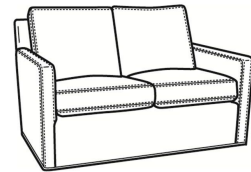

CR LAINE®

STYLE • COMFORT • COLOR

Oliver / L5740-S

DESCRIPTION:	Queen Sleeper (75W)
OUTSIDE:	75"W x 36"D x 34"H
INSIDE:	68"W x 21"D
SEAT:	20"H
ARM:	24"H
BACK RAIL:	31"H
COM:	Plain: 216 sq ft
WEIGHT:	275 lbs

L = available in leather

S = available as sleeper

Standard Features:

Box Border Back

Saddle-Stitched

May be shown with optional features

OLIVER

Standard Seat Cushion:

Mayfair Seat

Standard Back Pillow:

Fiber Back

Also available:

Oliver / 5740
Sofa (74W)
Outside: 74W x 35D x 34H
Inside: 67W x 21D

Oliver / 5740-00
Sofa (80W)
Outside: 80W x 35D x 34H
Inside: 73W x 21D

Oliver / 5744
Loveseat (52W)
Outside: 52W x 35D x 34H
Inside: 45W x 21D

Oliver / 5745
Chair (26.5W)
Outside: 26.5W x 35D x 34H
Inside: 20W x 21D

Oliver / 5745-SW
Swivel Chair (26.5W)
Outside: 26.5W x 35D x 34H
Inside: 20W x 21D

Oliver / 5746
Chair & 1/2 (45.5W)
Outside: 45.5W x 35D x 34H
Inside: 40W x 21D