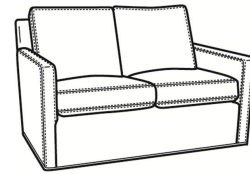

CR LAINE®

STYLE • COMFORT • COLOR

Oliver / L5740

| | |
|--------------|--------------------|
| DESCRIPTION: | Sofa (74W) |
| OUTSIDE: | 74"W x 35"D x 34"H |
| INSIDE: | 67"W x 21"D |
| SEAT: | 19"H |
| ARM: | 24"H |
| BACK RAIL: | 31"H |
| COM: | Plain: 192 sq ft |
| WEIGHT: | 105 lbs |

L = available in leather

S = available as sleeper

Standard Features:

Box Border Back

Saddle-Stitched

May be shown with optional features

| | |
|------------------------|-------------------------------|
| Standard Seat Cushion: | OLIVER Mayfair Seat |
| Standard Back Pillow: | Fiber Back |

Also available:

Oliver / 5740
Sofa (74W)
Outside: 74W x 35D x 34H
Inside: 67W x 21D

Oliver / 5740-00
Sofa (80W)
Outside: 80W x 35D x 34H
Inside: 73W x 21D

Oliver / 5744
Loveseat (52W)
Outside: 52W x 35D x 34H
Inside: 45W x 21D

Oliver / 5745
Chair (26.5W)
Outside: 26.5W x 35D x 34H
Inside: 20W x 21D

Oliver / 5745-SW
Swivel Chair (26.5W)
Outside: 26.5W x 35D x 34H
Inside: 20W x 21D

Oliver / 5746
Chair & 1/2 (45.5W)
Outside: 45.5W x 35D x 34H
Inside: 40W x 21D