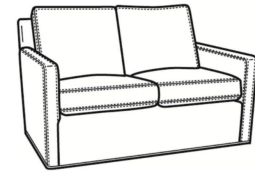

Also available:

Oliver / 5740
Sofa (74W)
Outside: 74W x 35D x 34H
Inside: 67W x 21D

Oliver / 5740-00
Sofa (80W)
Outside: 80W x 35D x 34H
Inside: 73W x 21D

Oliver / 5744
Loveseat (52W)
Outside: 52W x 35D x 34H
Inside: 45W x 21D

Oliver / 5745
Chair (26.5W)
Outside: 26.5W x 35D x 34H
Inside: 20W x 21D

Oliver / 5745-SW
Swivel Chair (26.5W)
Outside: 26.5W x 35D x 34H
Inside: 20W x 21D

Oliver / 5746
Chair & 1/2 (45.5W)
Outside: 45.5W x 35D x 34H
Inside: 40W x 21D

Oliver / 5748
 Ott & 1/2 (39W X 26D)
 Outside: 39W x 26D x 16.5H
 Inside: 0W x 0D

Oliver / 5748-ST
 Storage & 1/2 (39W X 26D)
 Outside: 39W x 26D x 17H
 Inside: 0W x 0D

Oliver / L5740-00
 Leather Sofa (80W)
 Outside: 80W x 35D x 34H
 Inside: 73W x 21D

Oliver / L5740-S
 Leather Queen Sleeper (75W)
 Outside: 75W x 36D x 34H
 Inside: 68W x 21D

Oliver / L5742-S
 Leather Full Sleeper (68.5W)
 Outside: 68.5W x 36D x 34H
 Inside: 61.5W x 21D

Oliver / L5744
 Leather Loveseat (52W)
 Outside: 52W x 35D x 34H
 Inside: 45W x 21D