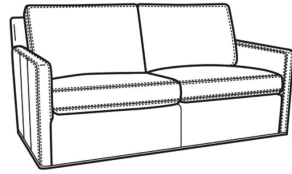

Also available:

Oliver / 5740
Sofa (74W)
Outside: 74W x 35D x 34H
Inside: 67W x 21D

Oliver / 5740-00
Sofa (80W)
Outside: 80W x 35D x 34H
Inside: 73W x 21D

Oliver / 5744
Loveseat (52W)
Outside: 52W x 35D x 34H
Inside: 45W x 21D

Oliver / 5745
Chair (26.5W)
Outside: 26.5W x 35D x 34H
Inside: 20W x 21D

Oliver / 5745-SW
Swivel Chair (26.5W)
Outside: 26.5W x 35D x 34H
Inside: 20W x 21D

Oliver / 5746
Chair & 1/2 (45.5W)
Outside: 45.5W x 35D x 34H
Inside: 40W x 21D

Oliver / 5748
 Ott & 1/2 (39W X 26D)
 Outside: 39W x 26D x 16.5H
 Inside: 0W x 0D

Oliver / 5748-ST
 Storage & 1/2 (39W X 26D)
 Outside: 39W x 26D x 17H
 Inside: 0W x 0D

Oliver / L5740-00
 Leather Sofa (80W)
 Outside: 80W x 35D x 34H
 Inside: 73W x 21D

Oliver / L5740-S
 Leather Queen Sleeper (75W)
 Outside: 75W x 36D x 34H
 Inside: 68W x 21D

Oliver / L5742-S
 Leather Full Sleeper (68.5W)
 Outside: 68.5W x 36D x 34H
 Inside: 61.5W x 21D

Oliver / L5744
 Leather Loveseat (52W)
 Outside: 52W x 35D x 34H
 Inside: 45W x 21D