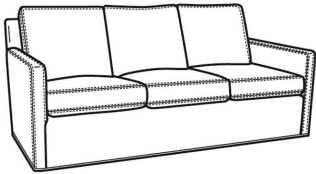

CR LAINE®

STYLE • COMFORT • COLOR

Oliver / L5740

| | |
|--------------|--------------------|
| DESCRIPTION: | Sofa (74W) |
| OUTSIDE: | 74"W x 35"D x 34"H |
| INSIDE: | 67"W x 21"D |
| SEAT: | 19"H |
| ARM: | 24"H |
| BACK RAIL: | 31"H |
| COM: | Plain: 192 sq ft |
| WEIGHT: | 105 lbs |

L = available in leather

S = available as sleeper

Standard Features:

Box Border Back

Saddle-Stitched

May be shown with optional features

| | |
|------------------------|-------------------------------|
| Standard Seat Cushion: | OLIVER Mayfair Seat |
| Standard Back Pillow: | Fiber Back |

Also available:

Oliver / 5740
Sofa (74W)
Outside: 74W x 35D x 34H
Inside: 67W x 21D

Oliver / 5740-00
Sofa (80W)
Outside: 80W x 35D x 34H
Inside: 73W x 21D

Oliver / 5744
Loveseat (52W)
Outside: 52W x 35D x 34H
Inside: 45W x 21D

Oliver / 5745
Chair (26.5W)
Outside: 26.5W x 35D x 34H
Inside: 20W x 21D

Oliver / 5745-SW
Swivel Chair (26.5W)
Outside: 26.5W x 35D x 34H
Inside: 20W x 21D

Oliver / 5746
Chair & 1/2 (45.5W)
Outside: 45.5W x 35D x 34H
Inside: 40W x 21D