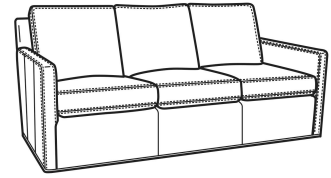

Also available:

Oliver / 5740
Sofa (74W)
Outside: 74W x 35D x 34H
Inside: 67W x 21D

Oliver / 5740-00
Sofa (80W)
Outside: 80W x 35D x 34H
Inside: 73W x 21D

Oliver / 5744
Loveseat (52W)
Outside: 52W x 35D x 34H
Inside: 45W x 21D

Oliver / 5745
Chair (26.5W)
Outside: 26.5W x 35D x 34H
Inside: 20W x 21D

Oliver / 5745-SW
Swivel Chair (26.5W)
Outside: 26.5W x 35D x 34H
Inside: 20W x 21D

Oliver / 5746
Chair & 1/2 (45.5W)
Outside: 45.5W x 35D x 34H
Inside: 40W x 21D

Oliver / 5748
 Ott & 1/2 (39W X 26D)
 Outside: 39W x 26D x 16.5H
 Inside: 0W x 0D

Oliver / 5748-ST
 Storage & 1/2 (39W X 26D)
 Outside: 39W x 26D x 17H
 Inside: 0W x 0D

Oliver / L5740-00
 Leather Sofa (80W)
 Outside: 80W x 35D x 34H
 Inside: 73W x 21D