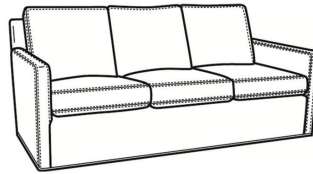

CR LAINE®

STYLE • COMFORT • COLOR

Oliver / L5740

| | |
|--------------|--------------------|
| DESCRIPTION: | Sofa (74W) |
| OUTSIDE: | 74"W x 35"D x 34"H |
| INSIDE: | 67"W x 21"D |
| SEAT: | 19"H |
| ARM: | 24"H |
| BACK RAIL: | 31"H |
| COM: | Plain: 192 sq ft |
| WEIGHT: | 105 lbs |

L = available in leather

S = available as sleeper

Standard Features:

Box Border Back

Saddle-Stitched

May be shown with optional features

| | |
|------------------------|-------------------------------|
| Standard Seat Cushion: | OLIVER Mayfair Seat |
| Standard Back Pillow: | Fiber Back |

Also available:

Oliver / 5740
Sofa (74W)
Outside: 74W x 35D x 34H
Inside: 67W x 21D

Oliver / 5740-00
Sofa (80W)
Outside: 80W x 35D x 34H
Inside: 73W x 21D

Oliver / 5744
Loveseat (52W)
Outside: 52W x 35D x 34H
Inside: 45W x 21D

Oliver / 5745
Chair (26.5W)
Outside: 26.5W x 35D x 34H
Inside: 20W x 21D

Oliver / 5745-SW
Swivel Chair (26.5W)
Outside: 26.5W x 35D x 34H
Inside: 20W x 21D

Oliver / 5746
Chair & 1/2 (45.5W)
Outside: 45.5W x 35D x 34H
Inside: 40W x 21D