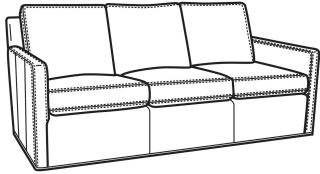

Also available:

Oliver / 5740
Sofa (74W)
Outside: 74W x 35D x 34H
Inside: 67W x 21D

Oliver / 5740-00
Sofa (80W)
Outside: 80W x 35D x 34H
Inside: 73W x 21D

Oliver / 5744
Loveseat (52W)
Outside: 52W x 35D x 34H
Inside: 45W x 21D

Oliver / 5745
Chair (26.5W)
Outside: 26.5W x 35D x 34H
Inside: 20W x 21D

Oliver / 5745-SW
Swivel Chair (26.5W)
Outside: 26.5W x 35D x 34H
Inside: 20W x 21D

Oliver / 5746
Chair & 1/2 (45.5W)
Outside: 45.5W x 35D x 34H
Inside: 40W x 21D

Oliver / 5748
 Ott & 1/2 (39W X 26D)
 Outside: 39W x 26D x 16.5H
 Inside: 0W x 0D

Oliver / 5748-ST
 Storage & 1/2 (39W X 26D)
 Outside: 39W x 26D x 17H
 Inside: 0W x 0D

Oliver / L5740-00
 Leather Sofa (80W)
 Outside: 80W x 35D x 34H
 Inside: 73W x 21D