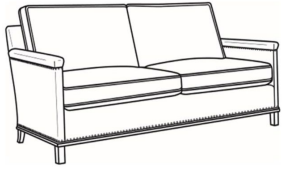

CR LAINE®

STYLE • COMFORT • COLOR

Gotham / L5534

DESCRIPTION:	Loveseat (53W)
OUTSIDE:	53"W x 35"D x 34"H
INSIDE:	47"W x 21"D
SEAT:	19"H
ARM:	25"H
BACK RAIL:	31"H
COM:	Plain: 152 sq ft
WEIGHT:	80 lbs

L = available in leather

Standard Features:

Box Border Back

Standard with leather gimp and small nail trim

May be shown with optional features

GOTHAM

Standard Seat Cushion:	Mayfair Seat
Standard Back Pillow:	Fiber Back

Also available:

Gotham / 5530
Sofa Without Nails (75W)
Outside: 75W x 35D x 34H
Inside: 69W x 21D

Gotham / 5530-00
Sofa Without Nails (80.5W)
Outside: 80.5W x 35D x 34H
Inside: 75W x 21D

Gotham / 5530-00N
Sofa With Nails (80.5W)
Outside: 80.5W x 35D x 34H
Inside: 75W x 21D

Gotham / 5530-20
Sofa Without Nails (80.5W)
Outside: 80.5W x 35D x 34H
Inside: 75W x 21D

Gotham / 5530-20N
Sofa With Nails (80.5W)
Outside: 80.5W x 35D x 34H
Inside: 75W x 21D

Gotham / 5530-22
Sofa Without Nails (75W)
Outside: 75W x 35D x 34H
Inside: 69W x 21D