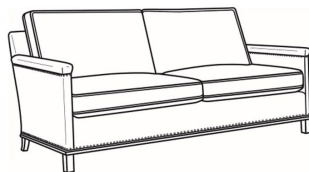

Standard Features:

Box Border Back

Standard with leather gimp and small nail trim

May be shown with optional features

GOTHAM

Standard Seat Cushion:	Mayfair Seat
Standard Back Pillow:	Fiber Back

Also available:

Gotham / 5530
Sofa Without Nails (75W)
Outside: 75W x 35D x 34H
Inside: 69W x 21D

Gotham / 5530-00
Sofa Without Nails (80.5W)
Outside: 80.5W x 35D x 34H
Inside: 75W x 21D

Gotham / 5530-00N
Sofa With Nails (80.5W)
Outside: 80.5W x 35D x 34H
Inside: 75W x 21D

Gotham / 5530-20
Sofa Without Nails (80.5W)
Outside: 80.5W x 35D x 34H
Inside: 75W x 21D

Gotham / 5530-20N
Sofa With Nails (80.5W)
Outside: 80.5W x 35D x 34H
Inside: 75W x 21D

Gotham / 5530-22
Sofa Without Nails (75W)
Outside: 75W x 35D x 34H
Inside: 69W x 21D