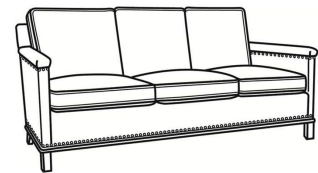

CR LAINE®

STYLE • COMFORT • COLOR

Gotham / L5534

DESCRIPTION:	Loveseat (53W)
OUTSIDE:	53"W x 35"D x 34"H
INSIDE:	47"W x 21"D
SEAT:	19"H
ARM:	25"H
BACK RAIL:	31"H
COM:	Plain: 152 sq ft
WEIGHT:	80 lbs

L = available in leather

Standard Features:

Box Border Back

Standard with leather gimp and small nail trim

May be shown with optional features

GOTHAM

Standard Seat Cushion:	Mayfair Seat
Standard Back Pillow:	Fiber Back

Also available:

Gotham / 5530
Sofa Without Nails (75W)
Outside: 75W x 35D x 34H
Inside: 69W x 21D

Gotham / 5530-00
Sofa Without Nails (80.5W)
Outside: 80.5W x 35D x 34H
Inside: 75W x 21D

Gotham / 5530-00N
Sofa With Nails (80.5W)
Outside: 80.5W x 35D x 34H
Inside: 75W x 21D