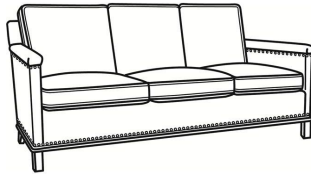

Standard Features:

Box Border Back

Standard with leather gimp and small nail trim

May be shown with optional features

GOTHAM

Standard Seat Cushion:	Mayfair Seat
Standard Back Pillow:	Fiber Back

Also available:

Gotham / 5530
Sofa Without Nails (75W)
Outside: 75W x 35D x 34H
Inside: 69W x 21D

Gotham / 5530-00
Sofa Without Nails (80.5W)
Outside: 80.5W x 35D x 34H
Inside: 75W x 21D

Gotham / 5530-00N
Sofa With Nails (80.5W)
Outside: 80.5W x 35D x 34H
Inside: 75W x 21D

Gotham / 5530-20
Sofa Without Nails (80.5W)
Outside: 80.5W x 35D x 34H
Inside: 75W x 21D

Gotham / 5530-20N
Sofa With Nails (80.5W)
Outside: 80.5W x 35D x 34H
Inside: 75W x 21D

Gotham / 5530-22
Sofa Without Nails (75W)
Outside: 75W x 35D x 34H
Inside: 69W x 21D

Gotham / 5530-22N
Sofa With Nails (75W)
Outside: 75W x 35D x 34H
Inside: 69W x 21D

Gotham / 5530-N
Sofa With Nails (75W)
Outside: 75W x 35D x 34H
Inside: 69W x 21D

Gotham / 5534
Loveseat Without Nails (53W)
Outside: 53W x 35D x 34H
Inside: 47W x 21D