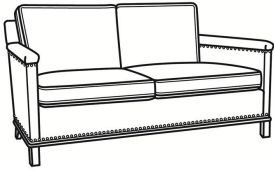

Standard Features:

Box Border Back

Standard with leather gimp and small nail trim

May be shown with optional features

GOTHAM

Standard Seat Cushion:	Mayfair Seat
Standard Back Pillow:	Fiber Back

Also available:

Gotham / 5530
Sofa Without Nails (75W)
Outside: 75W x 35D x 34H
Inside: 69W x 21D

Gotham / 5530-00
Sofa Without Nails (80.5W)
Outside: 80.5W x 35D x 34H
Inside: 75W x 21D

Gotham / 5530-00N
Sofa With Nails (80.5W)
Outside: 80.5W x 35D x 34H
Inside: 75W x 21D

Gotham / 5530-20
Sofa Without Nails (80.5W)
Outside: 80.5W x 35D x 34H
Inside: 75W x 21D

Gotham / 5530-20N
Sofa With Nails (80.5W)
Outside: 80.5W x 35D x 34H
Inside: 75W x 21D

Gotham / 5530-22
Sofa Without Nails (75W)
Outside: 75W x 35D x 34H
Inside: 69W x 21D

Gotham / 5530-22N
Sofa With Nails (75W)
Outside: 75W x 35D x 34H
Inside: 69W x 21D

Gotham / 5530-N
Sofa With Nails (75W)
Outside: 75W x 35D x 34H
Inside: 69W x 21D

Gotham / 5534
Loveseat Without Nails (53W)
Outside: 53W x 35D x 34H
Inside: 47W x 21D