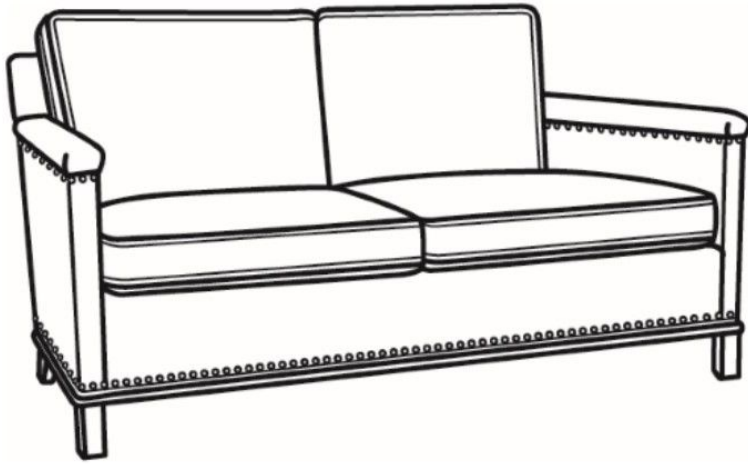

CR LAINE®

STYLE • COMFORT • COLOR

Gotham / L5534

DESCRIPTION:	Loveseat (53W)
OUTSIDE:	53"W x 35"D x 34"H
INSIDE:	47"W x 21"D
SEAT:	19"H
ARM:	25"H
BACK RAIL:	31"H
COM:	Plain: 152 sq ft
WEIGHT:	80 lbs

L = available in leather

Standard Features:

Box Border Back

Standard with leather gimp and small nail trim

May be shown with optional features

GOTHAM

Standard Seat Cushion:	Mayfair Seat
Standard Back Pillow:	Fiber Back

Also available:

Gotham / 5530
Sofa Without Nails (75W)
Outside: 75W x 35D x 34H
Inside: 69W x 21D

Gotham / 5530-00
Sofa Without Nails (80.5W)
Outside: 80.5W x 35D x 34H
Inside: 75W x 21D

Gotham / 5530-00N
Sofa With Nails (80.5W)
Outside: 80.5W x 35D x 34H
Inside: 75W x 21D