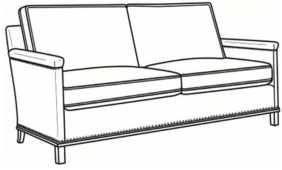

CR LAINE®

STYLE • COMFORT • COLOR

Gotham / L5530-20

DESCRIPTION:	Sofa (80.5W)
OUTSIDE:	80.5"W x 35"D x 34"H
INSIDE:	75"W x 21"D
SEAT:	19"H
ARM:	25"H
BACK RAIL:	31"H
COM:	Plain: 202 sq ft
WEIGHT:	115 lbs

L = available in leather

Standard Features:

Box Border Back

Standard with leather gimp and small nail trim

May be shown with optional features

GOTHAM

Standard Seat Cushion:	Mayfair Seat
Standard Back Pillow:	Fiber Back

Also available:

Gotham / 5530
Sofa Without Nails (75W)
Outside: 75W x 35D x 34H
Inside: 69W x 21D

Gotham / 5530-00
Sofa Without Nails (80.5W)
Outside: 80.5W x 35D x 34H
Inside: 75W x 21D

Gotham / 5530-00N
Sofa With Nails (80.5W)
Outside: 80.5W x 35D x 34H
Inside: 75W x 21D

Gotham / 5530-20
Sofa Without Nails (80.5W)
Outside: 80.5W x 35D x 34H
Inside: 75W x 21D

Gotham / 5530-20N
Sofa With Nails (80.5W)
Outside: 80.5W x 35D x 34H
Inside: 75W x 21D

Gotham / 5530-22
Sofa Without Nails (75W)
Outside: 75W x 35D x 34H
Inside: 69W x 21D