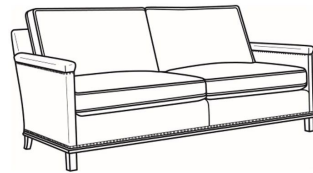

Gotham / L5530-22
Leather Sofa (75W)
Outside: 75W x 35D x 34H
Inside: 69W x 21D