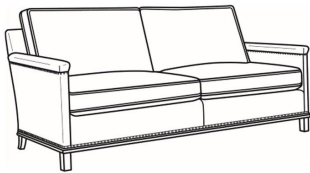

Gotham / 5530-20
Sofa Without Nails (80.5W)
Outside: 80.5W x 35D x 34H
Inside: 75W x 21D

Gotham / 5530-20N
Sofa With Nails (80.5W)
Outside: 80.5W x 35D x 34H
Inside: 75W x 21D

Gotham / 5530-22
Sofa Without Nails (75W)
Outside: 75W x 35D x 34H
Inside: 69W x 21D

Gotham / 5530-22N
Sofa With Nails (75W)
Outside: 75W x 35D x 34H
Inside: 69W x 21D

Gotham / 5530-N
Sofa With Nails (75W)
Outside: 75W x 35D x 34H
Inside: 69W x 21D

Gotham / 5534
Loveseat Without Nails (53W)
Outside: 53W x 35D x 34H
Inside: 47W x 21D

Gotham / 5534-N
Loveseat With Nails (53W)
Outside: 53W x 35D x 34H
Inside: 47W x 21D

Gotham / 5535
Chair Without Nails (27.5W)
Outside: 27.5W x 35D x 34H
Inside: 22W x 21D

Gotham / 5535-N
Chair With Nails (27.5W)
Outside: 27.5W x 35D x 34H
Inside: 22W x 21D