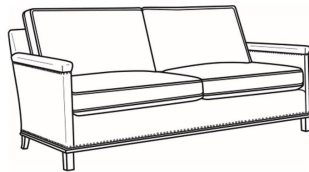

### Also available:

Gotham / 5530  
Sofa Without Nails (75W)  
Outside: 75W x 35D x 34H  
Inside: 69W x 21D

Gotham / 5530-00  
Sofa Without Nails (80.5W)  
Outside: 80.5W x 35D x 34H  
Inside: 75W x 21D

Gotham / 5530-00N  
Sofa With Nails (80.5W)  
Outside: 80.5W x 35D x 34H  
Inside: 75W x 21D

Gotham / 5530-20  
Sofa Without Nails (80.5W)  
Outside: 80.5W x 35D x 34H  
Inside: 75W x 21D

Gotham / 5530-20N  
Sofa With Nails (80.5W)  
Outside: 80.5W x 35D x 34H  
Inside: 75W x 21D