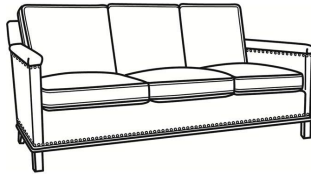

### Also available:

Gotham / 5530  
Sofa Without Nails (75W)  
Outside: 75W x 35D x 34H  
Inside: 69W x 21D

Gotham / 5530-00  
Sofa Without Nails (80.5W)  
Outside: 80.5W x 35D x 34H  
Inside: 75W x 21D

Gotham / 5530-00N  
Sofa With Nails (80.5W)  
Outside: 80.5W x 35D x 34H  
Inside: 75W x 21D

Gotham / 5530-20  
Sofa Without Nails (80.5W)  
Outside: 80.5W x 35D x 34H  
Inside: 75W x 21D

Gotham / 5530-20N  
Sofa With Nails (80.5W)  
Outside: 80.5W x 35D x 34H  
Inside: 75W x 21D

Gotham / 5530-22  
Sofa Without Nails (75W)  
Outside: 75W x 35D x 34H  
Inside: 69W x 21D

Gotham / 5530-22N  
Sofa With Nails (75W)  
Outside: 75W x 35D x 34H  
Inside: 69W x 21D

Gotham / 5530-N  
Sofa With Nails (75W)  
Outside: 75W x 35D x 34H  
Inside: 69W x 21D