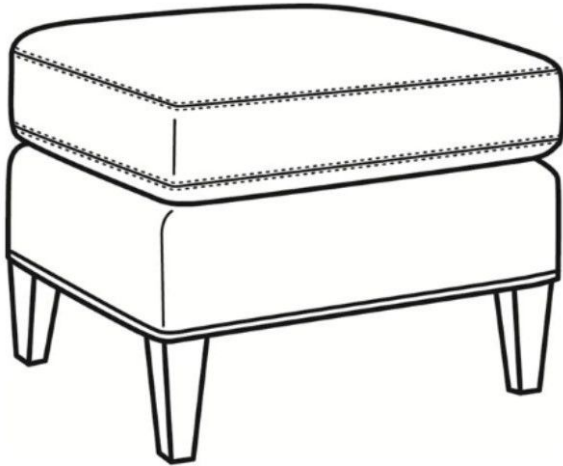

CR L A I N E[®]

STYLE • COMFORT • COLOR

Digby / L5137

DESCRIPTION: Ottoman (27W X 21D)
OUTSIDE: 27"W x 21"D x 17.5"H
COM: Plain: 33 sq ft
WEIGHT: 40 lbs

Standard Features:

Saddle-Stitched

May be shown with optional features

Standard Seat Cushion: **DIGBY**
Hallmark Seat
