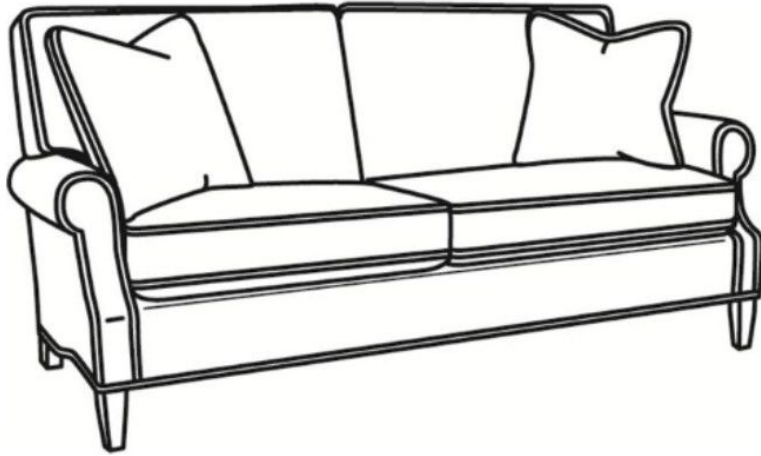

CR LAINE®

STYLE • COMFORT • COLOR

Heatherfield / L4994

DESCRIPTION:	Loveseat (60W)
OUTSIDE:	60"W x 38"D x 40"H
INSIDE:	46"W x 22"D
SEAT:	21"H
ARM:	25"H
BACK RAIL:	33.5"H
COM:	Plain: 184 sq ft
WEIGHT:	125 lbs

L = available in leather

Standard Features:

Semi-Attached Box Border Back

May be shown with optional features

HEATHERFIELD

Standard Seat Cushion:	Hallmark Seat
Standard Back Pillow:	Fiber Back

Also available:

Heatherfield / 4990
Sofa (83W)
Outside: 83W x 38D x 40H
Inside: 69W x 22D

Heatherfield / 4994
Loveseat (60W)
Outside: 60W x 38D x 40H
Inside: 46W x 22D

Heatherfield / 4995
Chair (35W)
Outside: 35W x 38D x 40H
Inside: 21W x 22D

Heatherfield / L4990
Leather Sofa (83W)
Outside: 83W x 38D x 40H
Inside: 69W x 22D

Heatherfield / L4995
Leather Chair (35W)
Outside: 35W x 38D x 40H
Inside: 21W x 22D