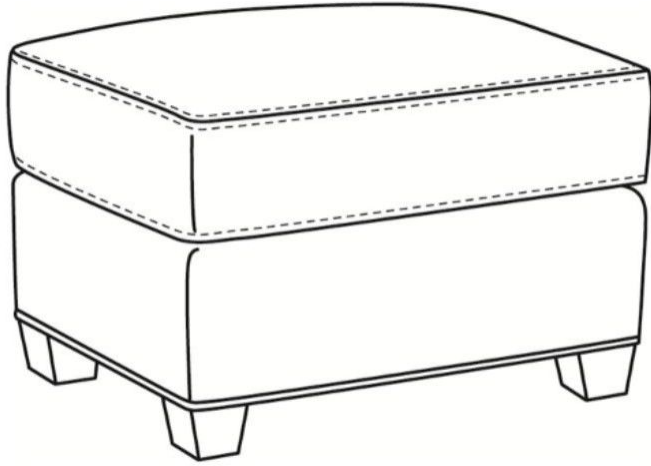

CR L A I N E[®]

STYLE • COMFORT • COLOR

Breakers / L4447

DESCRIPTION: Ottoman (29W X 22D)
OUTSIDE: 29"W x 22"D x 17"H
COM: Plain: 44 sq ft
WEIGHT: 28 lbs

Standard Features:

Saddle-Stitched

May be shown with optional features

BREAKERS

Standard Seat Cushion: Hallmark Seat
