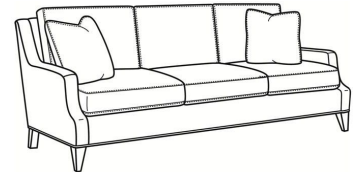

CR LAINE®

STYLE • COMFORT • COLOR

Austin / L3770-05

DESCRIPTION:	Chair (30W)
OUTSIDE:	30"W x 39"D x 35"H
INSIDE:	22"W x 22.5"D
SEAT:	20.5"H
ARM:	23"H
BACK RAIL:	34"H
COM:	Plain: 94 sq ft
WEIGHT:	60 lbs

L = available in leather

Standard Features:

Box Border Back

French Seamed

May be shown with optional features

AUSTIN

Standard Seat Cushion: Comfort Down Seat

Standard Back Pillow: Comfort Down Back

Also available:

Austin / L3770-07
Leather Ottoman (25W X 19D)
Outside: 25W x 19D x 17H
Inside: 0W x 0D

Austin / 3770-07
Ottoman (25W X 19D)
Outside: 25W x 19D x 17H
Inside: 0W x 0D

Austin / 3770-00
Sofa (87W)
Outside: 87W x 39D x 35H
Inside: 79W x 22.5D

Austin / 3770-02
Apt Sofa (78W)
Outside: 78W x 39D x 35H
Inside: 70W x 22.5D

Austin / 3770-05
Chair (30W)
Outside: 30W x 39D x 35H
Inside: 22W x 22.5D

Austin / L3770-00
Leather Sofa (87W)
Outside: 87W x 39D x 35H
Inside: 79W x 22.5D