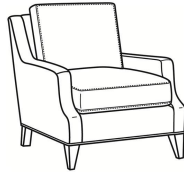

CR LAINE®

STYLE • COMFORT • COLOR

Austin / L3770-05

DESCRIPTION:	Chair (30W)
OUTSIDE:	30"W x 39"D x 35"H
INSIDE:	22"W x 22.5"D
SEAT:	20.5"H
ARM:	23"H
BACK RAIL:	34"H
COM:	Plain: 94 sq ft
WEIGHT:	60 lbs

L = available in leather

Standard Features:

Box Border Back

French Seamed

May be shown with optional features

AUSTIN

Standard Seat Cushion: Comfort Down Seat

Standard Back Pillow: Comfort Down Back

Also available:

Austin / L3770-07
Leather Ottoman (25W X 19D)
Outside: 25W x 19D x 17H
Inside: 0W x 0D

Austin / 3770-07
Ottoman (25W X 19D)
Outside: 25W x 19D x 17H
Inside: 0W x 0D

Austin / 3770-00
Sofa (87W)
Outside: 87W x 39D x 35H
Inside: 79W x 22.5D

Austin / 3770-02
Apt Sofa (78W)
Outside: 78W x 39D x 35H
Inside: 70W x 22.5D

Austin / 3770-05
Chair (30W)
Outside: 30W x 39D x 35H
Inside: 22W x 22.5D

Austin / L3770-00
Leather Sofa (87W)
Outside: 87W x 39D x 35H
Inside: 79W x 22.5D