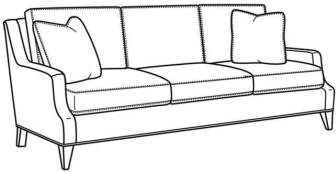

CR LAINE®

STYLE • COMFORT • COLOR

Austin / L3770-05

DESCRIPTION:	Chair (30W)
OUTSIDE:	30"W x 39"D x 35"H
INSIDE:	22"W x 22.5"D
SEAT:	20.5"H
ARM:	23"H
BACK RAIL:	34"H
COM:	Plain: 94 sq ft
WEIGHT:	60 lbs

L = available in leather

Standard Features:

Box Border Back

French Seamed

May be shown with optional features

AUSTIN

Standard Seat Cushion: Comfort Down Seat

Standard Back Pillow: Comfort Down Back

Also available:

Austin / L3770-07
Leather Ottoman (25W X 19D)
Outside: 25W x 19D x 17H
Inside: 0W x 0D

Austin / 3770-07
Ottoman (25W X 19D)
Outside: 25W x 19D x 17H
Inside: 0W x 0D

Austin / 3770-00
Sofa (87W)
Outside: 87W x 39D x 35H
Inside: 79W x 22.5D

Austin / 3770-02
Apt Sofa (78W)
Outside: 78W x 39D x 35H
Inside: 70W x 22.5D

Austin / 3770-05
Chair (30W)
Outside: 30W x 39D x 35H
Inside: 22W x 22.5D

Austin / L3770-00
Leather Sofa (87W)
Outside: 87W x 39D x 35H
Inside: 79W x 22.5D