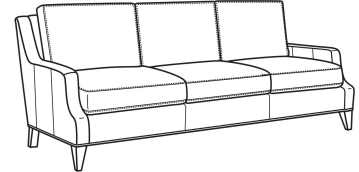

CR LAINE®

STYLE • COMFORT • COLOR

Austin / L3770-05

DESCRIPTION:	Chair (30W)
OUTSIDE:	30"W x 39"D x 35"H
INSIDE:	22"W x 22.5"D
SEAT:	20.5"H
ARM:	23"H
BACK RAIL:	34"H
COM:	Plain: 94 sq ft
WEIGHT:	60 lbs

L = available in leather

Standard Features:

Box Border Back

French Seamed

May be shown with optional features

AUSTIN

Standard Seat Cushion: Comfort Down Seat

Standard Back Pillow: Comfort Down Back

Also available:

Austin / L3770-07
Leather Ottoman (25W X 19D)
Outside: 25W x 19D x 17H
Inside: 0W x 0D

Austin / 3770-07
Ottoman (25W X 19D)
Outside: 25W x 19D x 17H
Inside: 0W x 0D

Austin / 3770-00
Sofa (87W)
Outside: 87W x 39D x 35H
Inside: 79W x 22.5D

Austin / 3770-02
Apt Sofa (78W)
Outside: 78W x 39D x 35H
Inside: 70W x 22.5D

Austin / 3770-05
Chair (30W)
Outside: 30W x 39D x 35H
Inside: 22W x 22.5D

Austin / L3770-00
Leather Sofa (87W)
Outside: 87W x 39D x 35H
Inside: 79W x 22.5D