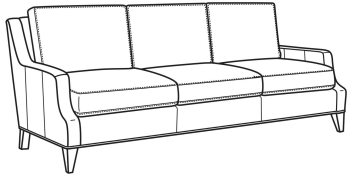

CR LAINE®

STYLE • COMFORT • COLOR

Austin / L3770-05

DESCRIPTION:	Chair (30W)
OUTSIDE:	30"W x 39"D x 35"H
INSIDE:	22"W x 22.5"D
SEAT:	20.5"H
ARM:	23"H
BACK RAIL:	34"H
COM:	Plain: 94 sq ft
WEIGHT:	60 lbs

L = available in leather

Standard Features:

Box Border Back

French Seamed

May be shown with optional features

AUSTIN

Standard Seat Cushion: Comfort Down Seat

Standard Back Pillow: Comfort Down Back

Also available:

Austin / L3770-07
Leather Ottoman (25W X 19D)
Outside: 25W x 19D x 17H
Inside: 0W x 0D

Austin / 3770-07
Ottoman (25W X 19D)
Outside: 25W x 19D x 17H
Inside: 0W x 0D

Austin / 3770-00
Sofa (87W)
Outside: 87W x 39D x 35H
Inside: 79W x 22.5D

Austin / 3770-02
Apt Sofa (78W)
Outside: 78W x 39D x 35H
Inside: 70W x 22.5D

Austin / 3770-05
Chair (30W)
Outside: 30W x 39D x 35H
Inside: 22W x 22.5D

Austin / L3770-00
Leather Sofa (87W)
Outside: 87W x 39D x 35H
Inside: 79W x 22.5D