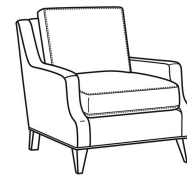

## Austin / L3770-00

DESCRIPTION:	Sofa (87W)
OUTSIDE:	87"W x 39"D x 35"H
INSIDE:	79"W x 22.5"D
SEAT:	20.5"H
ARM:	23"H
BACK RAIL:	34"H
COM:	Plain: 208 sq ft
WEIGHT:	170 lbs

**L** = available in leather

## AUSTIN

Standard Seat Cushion: Comfort Down Seat

Standard Back Pillow: Comfort Down Back

### Also available:

Austin / 3770-00

Sofa (87W)

Outside: 87W x 39D x 35H

Inside: 79W x 22.5D

Austin / 3770-02

Apt Sofa (78W)

Outside: 78W x 39D x 35H

Inside: 70W x 22.5D

Austin / 3770-05

Chair (30W)

Outside: 30W x 39D x 35H

Inside: 22W x 22.5D

Austin / L3770-02

Leather Apt Sofa (78W)

Outside: 78W x 39D x 35H