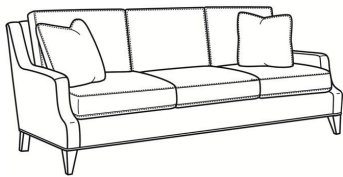

## Austin / L3770-00

DESCRIPTION:	Sofa (87W)
OUTSIDE:	87"W x 39"D x 35"H
INSIDE:	79"W x 22.5"D
SEAT:	20.5"H
ARM:	23"H
BACK RAIL:	34"H
COM:	Plain: 208 sq ft
WEIGHT:	170 lbs

**L** = available in leather

### Standard Features:

Box Border Back

French Seamed

May be shown with optional features

## AUSTIN

Standard Seat Cushion: Comfort Down Seat

Standard Back Pillow: Comfort Down Back

### Also available:

Austin / 3770-00

Sofa (87W)

Outside: 87W x 39D x 35H

Inside: 79W x 22.5D

Austin / 3770-02

Apt Sofa (78W)

Outside: 78W x 39D x 35H