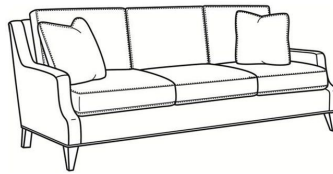

## Austin / L3770-00

DESCRIPTION:	Sofa (87W)
OUTSIDE:	87"W x 39"D x 35"H
INSIDE:	79"W x 22.5"D
SEAT:	20.5"H
ARM:	23"H
BACK RAIL:	34"H
COM:	Plain: 208 sq ft
WEIGHT:	170 lbs

**L** = available in leather

### Standard Features:

Box Border Back

French Seamed

May be shown with optional features

### Also available:

Austin / 3770-00

Sofa (87W)

Outside: 87W x 39D x 35H

Inside: 79W x 22.5D

Austin / 3770-02

Apt Sofa (78W)

Outside: 78W x 39D x 35H

Inside: 70W x 22.5D

Austin / 3770-05

Chair (30W)

Outside: 30W x 39D x 35H

Inside: 22W x 22.5D

Austin / L3770-02

Leather Apt Sofa (78W)

Outside: 78W x 39D x 35H