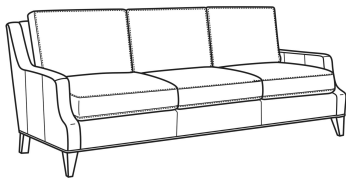

## Austin / L3770-00

DESCRIPTION:	Sofa (87W)
OUTSIDE:	87"W x 39"D x 35"H
INSIDE:	79"W x 22.5"D
SEAT:	20.5"H
ARM:	23"H
BACK RAIL:	34"H
COM:	Plain: 208 sq ft
WEIGHT:	170 lbs

**L** = available in leather

### Also available:

Austin / 3770-00

Sofa (87W)

Outside: 87W x 39D x 35H

Inside: 79W x 22.5D

Austin / 3770-02

Apt Sofa (78W)

Outside: 78W x 39D x 35H

Inside: 70W x 22.5D

Austin / 3770-05

Chair (30W)

Outside: 30W x 39D x 35H

Inside: 22W x 22.5D

Austin / L3770-02

Leather Apt Sofa (78W)

Outside: 78W x 39D x 35H

Inside: 70W x 22.5D

Austin / L3770-05

Leather Chair (30W)

Outside: 30W x 39D x 35H

Inside: 22W x 22.5D