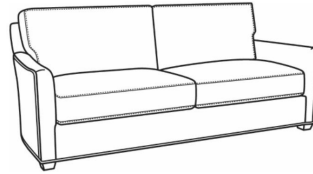

Also available:

Murphey / 2772-05
Chair (30W)
Outside: 30W x 39.5D x 34H
Inside: 20.5W x 21D

Murphey / 2772-05SW
Swivel Chair (30W)
Outside: 30W x 39.5D x 34H
Inside: 20.5W x 21D

Murphey / 2772-20
Sofa (82.5W)
Outside: 82.5W x 39.5D x 34H
Inside: 72.5W x 21D

Murphey / 2772-21
Long Sofa (92.5W)
Outside: 92.5W x 39.5D x 34H
Inside: 84.5W x 21D

Murphey / 2772-05SC
Slipcovered Chair (30W)
Outside: 30W x 39.5D x 34H
Inside: 20.5W x 21D

Murphey / 2772-05SWSC
Slipcovered Swivel Chair (30W)
Outside: 30W x 39.5D x 34H
Inside: 20.5W x 21D

Murphey / 2772-20SC
Slipcovered Sofa (82.5W)
Outside: 82.5W x 39.5D x 34H
Inside: 72.5W x 21D

Murphey / 2772-21SC
Slipcovered Long Sofa (92.5W)
Outside: 92.5W x 39.5D x 34H
Inside: 84.5W x 21D

Murphey / L2772-05
Leather Chair (30W)
Outside: 30W x 39.5D x 34H
Inside: 20.5W x 21D

Murphey / L2772-05SW
Leather Swivel Chair (30W)
Outside: 30W x 39.5D x 34H
Inside: 20.5W x 21D

Murphey / L2772-20
Leather Sofa (82.5W)
Outside: 82.5W x 39.5D x 34H
Inside: 72.5W x 21D