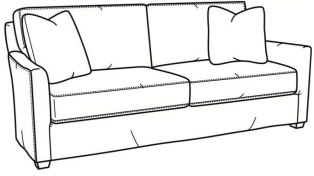

CR LAINE®

STYLE • COMFORT • COLOR

Murphey / L2772-21

DESCRIPTION:	Long Sofa (92.5W)
OUTSIDE:	92.5"W x 39.5"D x 34"H
INSIDE:	84.5"W x 21"D
SEAT:	19"H
ARM:	24.5"H
BACK RAIL:	31"H
COM:	Plain: 229 sq ft
WEIGHT:	170 lbs

L = available in leather

SC = available slipcovered

Standard Features:

Box Border Back

French Seamed

May be shown with optional features

MURPHEY

Standard Seat Cushion: Mayfair Seat
Standard Back Pillow: Fiber Back

Also available:

Murphey / 2772-05
Chair (30W)
Outside: 30W x 39.5D x 34H
Inside: 20.5W x 21D

Murphey / 2772-05SW
Swivel Chair (30W)
Outside: 30W x 39.5D x 34H
Inside: 20.5W x 21D

Murphey / 2772-20
Sofa (82.5W)
Outside: 82.5W x 39.5D x 34H
Inside: 72.5W x 21D

Murphey / 2772-21
Long Sofa (92.5W)
Outside: 92.5W x 39.5D x 34H
Inside: 84.5W x 21D

Murphey / 2772-05SC
Slipcovered Chair (30W)
Outside: 30W x 39.5D x 34H
Inside: 20.5W x 21D

Murphey / 2772-05SWSC
Slipcovered Swivel Chair (30W)
Outside: 30W x 39.5D x 34H
Inside: 20.5W x 21D