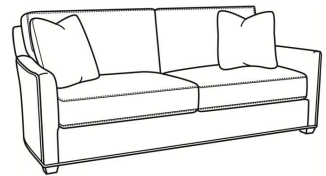

CR LAINE®

STYLE • COMFORT • COLOR

Murphey / L2772-21

DESCRIPTION:	Long Sofa (92.5W)
OUTSIDE:	92.5"W x 39.5"D x 34"H
INSIDE:	84.5"W x 21"D
SEAT:	19"H
ARM:	24.5"H
BACK RAIL:	31"H
COM:	Plain: 229 sq ft
WEIGHT:	170 lbs

L = available in leather

SC = available slipcovered

Standard Features:

Box Border Back

French Seamed

May be shown with optional features

MURPHEY

Standard Seat Cushion: Mayfair Seat
Standard Back Pillow: Fiber Back

Also available:

Murphey / 2772-05
Chair (30W)
Outside: 30W x 39.5D x 34H
Inside: 20.5W x 21D

Murphey / 2772-05SW
Swivel Chair (30W)
Outside: 30W x 39.5D x 34H
Inside: 20.5W x 21D

Murphey / 2772-20
Sofa (82.5W)
Outside: 82.5W x 39.5D x 34H
Inside: 72.5W x 21D

Murphey / 2772-21
Long Sofa (92.5W)
Outside: 92.5W x 39.5D x 34H
Inside: 84.5W x 21D

Murphey / 2772-05SC
Slipcovered Chair (30W)
Outside: 30W x 39.5D x 34H
Inside: 20.5W x 21D

Murphey / 2772-05SWSC
Slipcovered Swivel Chair (30W)
Outside: 30W x 39.5D x 34H
Inside: 20.5W x 21D