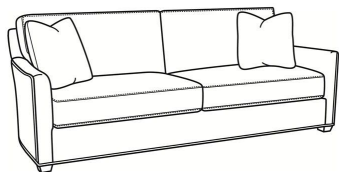

L = available in leather

SC = available slipcovered

Standard Features:

Box Border Back

French Seamed

May be shown with optional features

MURPHEY

Standard Seat Cushion: Mayfair Seat
Standard Back Pillow: Fiber Back

Also available:

Murphey / 2772-05
Chair (30W)
Outside: 30W x 39.5D x 34H
Inside: 20.5W x 21D

Murphey / 2772-05SW
Swivel Chair (30W)
Outside: 30W x 39.5D x 34H
Inside: 20.5W x 21D

Murphey / 2772-20
Sofa (82.5W)
Outside: 82.5W x 39.5D x 34H
Inside: 72.5W x 21D

Murphey / 2772-21
Long Sofa (92.5W)
Outside: 92.5W x 39.5D x 34H
Inside: 84.5W x 21D

Murphey / 2772-05SC
Slipcovered Chair (30W)
Outside: 30W x 39.5D x 34H
Inside: 20.5W x 21D

Murphey / 2772-05SWSC
Slipcovered Swivel Chair (30W)
Outside: 30W x 39.5D x 34H
Inside: 20.5W x 21D

Murphey / 2772-20SC
Slipcovered Sofa (82.5W)
Outside: 82.5W x 39.5D x 34H
Inside: 72.5W x 21D

Murphey / 2772-21SC
Slipcovered Long Sofa (92.5W)
Outside: 92.5W x 39.5D x 34H
Inside: 84.5W x 21D

Murphey / L2772-05
Leather Chair (30W)
Outside: 30W x 39.5D x 34H
Inside: 20.5W x 21D