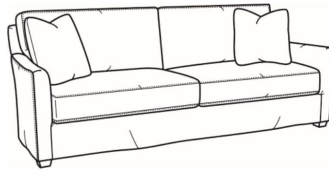

L = available in leather

SC = available slipcovered

Standard Features:

Box Border Back

French Seamed

May be shown with optional features

MURPHEY

Standard Seat Cushion: Mayfair Seat
Standard Back Pillow: Fiber Back

Also available:

Murphey / 2772-05
Chair (30W)
Outside: 30W x 39.5D x 34H
Inside: 20.5W x 21D

Murphey / 2772-05SW
Swivel Chair (30W)
Outside: 30W x 39.5D x 34H
Inside: 20.5W x 21D

Murphey / 2772-20
Sofa (82.5W)
Outside: 82.5W x 39.5D x 34H
Inside: 72.5W x 21D

Murphey / 2772-21
Long Sofa (92.5W)
Outside: 92.5W x 39.5D x 34H
Inside: 84.5W x 21D

Murphey / 2772-05SC
Slipcovered Chair (30W)
Outside: 30W x 39.5D x 34H
Inside: 20.5W x 21D

Murphey / 2772-05SWSC
Slipcovered Swivel Chair (30W)
Outside: 30W x 39.5D x 34H
Inside: 20.5W x 21D

Murphey / 2772-20SC
Slipcovered Sofa (82.5W)
Outside: 82.5W x 39.5D x 34H
Inside: 72.5W x 21D

Murphey / 2772-21SC
Slipcovered Long Sofa (92.5W)
Outside: 92.5W x 39.5D x 34H
Inside: 84.5W x 21D

Murphey / L2772-05
Leather Chair (30W)
Outside: 30W x 39.5D x 34H
Inside: 20.5W x 21D