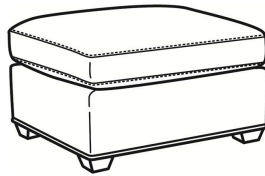

CR LAINE®

STYLE • COMFORT • COLOR

Murphey / L2772-05

DESCRIPTION:	Chair (30W)
OUTSIDE:	30"W x 39.5"D x 34"H
INSIDE:	20.5"W x 21"D
SEAT:	19"H
ARM:	24.5"H
BACK RAIL:	31"H
COM:	Plain: 96 sq ft
WEIGHT:	65 lbs

L = available in leather

SC = available slipcovered

Standard Features:

Box Border Back

French Seamed

May be shown with optional features

MURPHEY

Standard Seat Cushion:	Mayfair Seat
Standard Back Pillow:	Fiber Back

Also available:

Murphey / L2772-07
Leather Ottoman (27W X 22D)
Outside: 27W x 22D x 17H
Inside: 0W x 0D

Murphey / 2772-07
Ottoman (27W X 22D)
Outside: 27W x 22D x 17H
Inside: 0W x 0D

Murphey / 2772-07SC
Slipcovered Ottoman (27W X 22D)
Outside: 27W x 22D x 17H
Inside: 0W x 0D

Murphey / 2772-05
Chair (30W)
Outside: 30W x 39.5D x 34H
Inside: 20.5W x 21D

Murphey / 2772-05SW
Swivel Chair (30W)
Outside: 30W x 39.5D x 34H
Inside: 20.5W x 21D

Murphey / 2772-20
Sofa (82.5W)
Outside: 82.5W x 39.5D x 34H
Inside: 72.5W x 21D