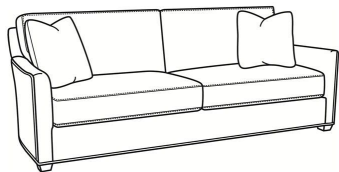

CR LAINE®

STYLE • COMFORT • COLOR

Murphey / L2772-05

DESCRIPTION:	Chair (30W)
OUTSIDE:	30"W x 39.5"D x 34"H
INSIDE:	20.5"W x 21"D
SEAT:	19"H
ARM:	24.5"H
BACK RAIL:	31"H
COM:	Plain: 96 sq ft
WEIGHT:	65 lbs

L = available in leather

SC = available slipcovered

Standard Features:

Box Border Back

French Seamed

May be shown with optional features

MURPHEY

Standard Seat Cushion:	Mayfair Seat
Standard Back Pillow:	Fiber Back

Also available:

Murphey / L2772-07
Leather Ottoman (27W X 22D)
Outside: 27W x 22D x 17H
Inside: 0W x 0D

Murphey / 2772-07
Ottoman (27W X 22D)
Outside: 27W x 22D x 17H
Inside: 0W x 0D

Murphey / 2772-07SC
Slipcovered Ottoman (27W X 22D)
Outside: 27W x 22D x 17H
Inside: 0W x 0D

Murphey / 2772-05
Chair (30W)
Outside: 30W x 39.5D x 34H
Inside: 20.5W x 21D

Murphey / 2772-05SW
Swivel Chair (30W)
Outside: 30W x 39.5D x 34H
Inside: 20.5W x 21D

Murphey / 2772-20
Sofa (82.5W)
Outside: 82.5W x 39.5D x 34H
Inside: 72.5W x 21D