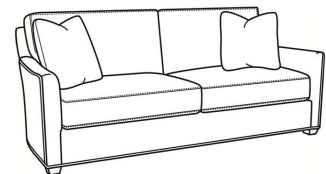

CR LAINE®

STYLE • COMFORT • COLOR

Murphey / L2772-05

DESCRIPTION:	Chair (30W)
OUTSIDE:	30"W x 39.5"D x 34"H
INSIDE:	20.5"W x 21"D
SEAT:	19"H
ARM:	24.5"H
BACK RAIL:	31"H
COM:	Plain: 96 sq ft
WEIGHT:	65 lbs

L = available in leather

SC = available slipcovered

Standard Features:

Box Border Back

French Seamed

May be shown with optional features

MURPHEY

Standard Seat Cushion:	Mayfair Seat
Standard Back Pillow:	Fiber Back

Also available:

Murphey / L2772-07
Leather Ottoman (27W X 22D)
Outside: 27W x 22D x 17H
Inside: 0W x 0D

Murphey / 2772-07
Ottoman (27W X 22D)
Outside: 27W x 22D x 17H
Inside: 0W x 0D

Murphey / 2772-07SC
Slipcovered Ottoman (27W X 22D)
Outside: 27W x 22D x 17H
Inside: 0W x 0D

Murphey / 2772-05
Chair (30W)
Outside: 30W x 39.5D x 34H
Inside: 20.5W x 21D

Murphey / 2772-05SW
Swivel Chair (30W)
Outside: 30W x 39.5D x 34H
Inside: 20.5W x 21D

Murphey / 2772-20
Sofa (82.5W)
Outside: 82.5W x 39.5D x 34H
Inside: 72.5W x 21D