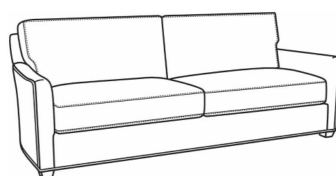

Murphey / 2772-05
Chair (30W)
Outside: 30W x 39.5D x 34H
Inside: 20.5W x 21D

Murphey / 2772-05SW
Swivel Chair (30W)
Outside: 30W x 39.5D x 34H
Inside: 20.5W x 21D

Murphey / 2772-20
Sofa (82.5W)
Outside: 82.5W x 39.5D x 34H
Inside: 72.5W x 21D

Murphey / 2772-21
Long Sofa (92.5W)
Outside: 92.5W x 39.5D x 34H
Inside: 84.5W x 21D

Murphey / 2772-05SC
Slipcovered Chair (30W)
Outside: 30W x 39.5D x 34H
Inside: 20.5W x 21D

Murphey / 2772-05SWSC
Slipcovered Swivel Chair (30W)
Outside: 30W x 39.5D x 34H
Inside: 20.5W x 21D

Murphey / 2772-20SC
Slipcovered Sofa (82.5W)
Outside: 82.5W x 39.5D x 34H
Inside: 72.5W x 21D

Murphey / 2772-21SC
Slipcovered Long Sofa (92.5W)
Outside: 92.5W x 39.5D x 34H
Inside: 84.5W x 21D

Murphey / L2772-05SW
Leather Swivel Chair (30W)
Outside: 30W x 39.5D x 34H
Inside: 20.5W x 21D

Murphey / L2772-20
Leather Sofa (82.5W)
Outside: 82.5W x 39.5D x 34H
Inside: 72.5W x 21D

Murphey / L2772-21
Leather Long Sofa (92.5W)
Outside: 92.5W x 39.5D x 34H
Inside: 84.5W x 21D