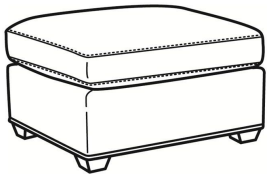

CR LAINE®

STYLE • COMFORT • COLOR

Murphey / L2772-05

DESCRIPTION:	Chair (30W)
OUTSIDE:	30"W x 39.5"D x 34"H
INSIDE:	20.5"W x 21"D
SEAT:	19"H
ARM:	24.5"H
BACK RAIL:	31"H
COM:	Plain: 96 sq ft
WEIGHT:	65 lbs

L = available in leather

SC = available slipcovered

Standard Features:

Box Border Back

French Seamed

May be shown with optional features

MURPHEY

Standard Seat Cushion:	Mayfair Seat
Standard Back Pillow:	Fiber Back

Also available:

Murphey / L2772-07
Leather Ottoman (27W X 22D)
Outside: 27W x 22D x 17H
Inside: 0W x 0D

Murphey / 2772-07
Ottoman (27W X 22D)
Outside: 27W x 22D x 17H
Inside: 0W x 0D

Murphey / 2772-07SC
Slipcovered Ottoman (27W X 22D)
Outside: 27W x 22D x 17H
Inside: 0W x 0D

Murphey / 2772-05
Chair (30W)
Outside: 30W x 39.5D x 34H
Inside: 20.5W x 21D

Murphey / 2772-05SW
Swivel Chair (30W)
Outside: 30W x 39.5D x 34H
Inside: 20.5W x 21D

Murphey / 2772-20
Sofa (82.5W)
Outside: 82.5W x 39.5D x 34H
Inside: 72.5W x 21D