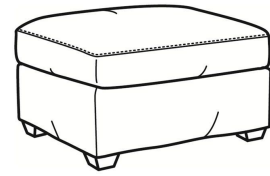

CR LAINE®

STYLE • COMFORT • COLOR

Murphey / L2772-05

DESCRIPTION:	Chair (30W)
OUTSIDE:	30"W x 39.5"D x 34"H
INSIDE:	20.5"W x 21"D
SEAT:	19"H
ARM:	24.5"H
BACK RAIL:	31"H
COM:	Plain: 96 sq ft
WEIGHT:	65 lbs

L = available in leather

SC = available slipcovered

Standard Features:

Box Border Back

French Seamed

May be shown with optional features

MURPHEY

Standard Seat Cushion:	Mayfair Seat
Standard Back Pillow:	Fiber Back

Also available:

Murphey / L2772-07
Leather Ottoman (27W X 22D)
Outside: 27W x 22D x 17H
Inside: 0W x 0D

Murphey / 2772-07
Ottoman (27W X 22D)
Outside: 27W x 22D x 17H
Inside: 0W x 0D

Murphey / 2772-07SC
Slipcovered Ottoman (27W X 22D)
Outside: 27W x 22D x 17H
Inside: 0W x 0D

Murphey / 2772-05
Chair (30W)
Outside: 30W x 39.5D x 34H
Inside: 20.5W x 21D

Murphey / 2772-05SW
Swivel Chair (30W)
Outside: 30W x 39.5D x 34H
Inside: 20.5W x 21D

Murphey / 2772-20
Sofa (82.5W)
Outside: 82.5W x 39.5D x 34H
Inside: 72.5W x 21D