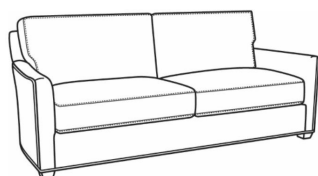

Also available:

Murphey / L2772-07
Leather Ottoman (27W X 22D)
Outside: 27W x 22D x 17H
Inside: 0W x 0D

Murphey / 2772-07
Ottoman (27W X 22D)
Outside: 27W x 22D x 17H
Inside: 0W x 0D

Murphey / 2772-07SC
Slipcovered Ottoman (27W X 22D)
Outside: 27W x 22D x 17H
Inside: 0W x 0D

Murphey / 2772-05
Chair (30W)
Outside: 30W x 39.5D x 34H
Inside: 20.5W x 21D

Murphey / 2772-05SW
Swivel Chair (30W)
Outside: 30W x 39.5D x 34H
Inside: 20.5W x 21D

Murphey / 2772-20
Sofa (82.5W)
Outside: 82.5W x 39.5D x 34H
Inside: 72.5W x 21D

Murphey / 2772-21
Long Sofa (92.5W)
Outside: 92.5W x 39.5D x 34H
Inside: 84.5W x 21D

Murphey / 2772-05SC
Slipcovered Chair (30W)
Outside: 30W x 39.5D x 34H
Inside: 20.5W x 21D

Murphey / 2772-05SWSC
Slipcovered Swivel Chair (30W)
Outside: 30W x 39.5D x 34H
Inside: 20.5W x 21D

Murphey / 2772-20SC
Slipcovered Sofa (82.5W)
Outside: 82.5W x 39.5D x 34H
Inside: 72.5W x 21D

Murphey / 2772-21SC
Slipcovered Long Sofa (92.5W)
Outside: 92.5W x 39.5D x 34H
Inside: 84.5W x 21D

Murphey / L2772-05SW
Leather Swivel Chair (30W)
Outside: 30W x 39.5D x 34H
Inside: 20.5W x 21D