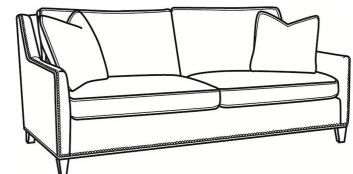

Jeremy / 2462
Apt Sofa (76.5W)
Outside: 76.5W x 41D x 36H
Inside: 69W x 22D