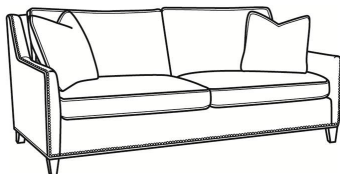

CR LAINE®

STYLE • COMFORT • COLOR

Jeremy / L2465

DESCRIPTION:	Chair (29.5W)
OUTSIDE:	29.5"W x 41"D x 36"H
INSIDE:	22"W x 22"D
SEAT:	19"H
ARM:	24"H
BACK RAIL:	34.5"H
COM:	Plain: 116 sq ft
WEIGHT:	65 lbs

L = available in leather

SC = available slipcovered

Standard Features:

Box Border Back

Standard with medium nail trim

May be shown with optional features

JEREMY

Standard Seat Cushion: Mayfair Seat
Standard Back Pillow: Fiber Back

Also available:

Jeremy / L2467
Leather Ottoman (25.5W X 19D)
Outside: 25.5W x 19D x 16.5H
Inside: 0W x 0D

Jeremy / 2467
Ottoman (25.5W X 19D)
Outside: 25.5W x 19D x 16.5H
Inside: 0W x 0D

Jeremy / 2467-SC
Slipcovered Ottoman (25.5W X 19D)
Outside: 25.5W x 19D x 16.5H
Inside: 0W x 0D