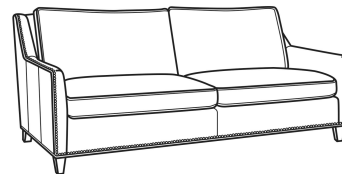

SC = available slipcovered

Standard Features:

Box Border Back

Standard with medium nail trim

May be shown with optional features

JEREMY

Standard Seat Cushion: Mayfair Seat
Standard Back Pillow: Fiber Back

Also available:

Jeremy / 2460
Sofa (84.5W)
Outside: 84.5W x 41D x 36H
Inside: 77W x 22D

Jeremy / 2461
Long Sofa (94.5W)
Outside: 94.5W x 41D x 36H
Inside: 87W x 22D

Jeremy / 2462
Apt Sofa (76.5W)
Outside: 76.5W x 41D x 36H
Inside: 69W x 22D

Jeremy / 2465
Chair (29.5W)
Outside: 29.5W x 41D x 36H
Inside: 22W x 22D

Jeremy / 2460-SC
Slipcovered Sofa (84.5W)
Outside: 84.5W x 41D x 36H
Inside: 77W x 22D

Jeremy / 2461-SC
Slipcovered Long Sofa (94.5W)
Outside: 94.5W x 41D x 36H
Inside: 87W x 22D

Jeremy / 2462-SC
Slipcovered Apt Sofa (76.5W)
Outside: 76.5W x 41D x 36H
Inside: 69W x 22D

Jeremy / 2465-SC
Slipcovered Chair (29.5W)
Outside: 29.5W x 41D x 36H
Inside: 22W x 22D

Jeremy / L2460
Leather Sofa (84.5W)
Outside: 84.5W x 41D x 36H
Inside: 77W x 22D