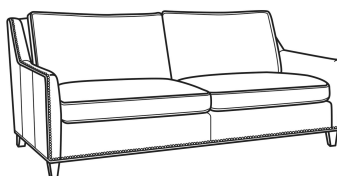

Jeremy / L2462
Leather Apt Sofa (76.5W)
Outside: 76.5W x 41D x 36H
Inside: 69W x 22D