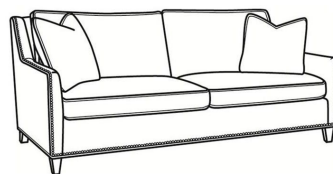

CR LAINE®

STYLE • COMFORT • COLOR

Jeremy / L2465

DESCRIPTION:	Chair (29.5W)
OUTSIDE:	29.5"W x 41"D x 36"H
INSIDE:	22"W x 22"D
SEAT:	19"H
ARM:	24"H
BACK RAIL:	34.5"H
COM:	Plain: 116 sq ft
WEIGHT:	65 lbs

L = available in leather

SC = available slipcovered

Standard Features:

Box Border Back

Standard with medium nail trim

May be shown with optional features

JEREMY

Standard Seat Cushion: Mayfair Seat
Standard Back Pillow: Fiber Back

Also available:

Jeremy / L2467
Leather Ottoman (25.5W X 19D)
Outside: 25.5W x 19D x 16.5H
Inside: 0W x 0D

Jeremy / 2467
Ottoman (25.5W X 19D)
Outside: 25.5W x 19D x 16.5H
Inside: 0W x 0D

Jeremy / 2467-SC
Slipcovered Ottoman (25.5W X 19D)
Outside: 25.5W x 19D x 16.5H
Inside: 0W x 0D

Jeremy / 2460
Sofa (84.5W)
Outside: 84.5W x 41D x 36H
Inside: 77W x 22D

Jeremy / 2461
Long Sofa (94.5W)
Outside: 94.5W x 41D x 36H
Inside: 87W x 22D

Jeremy / 2462
Apt Sofa (76.5W)
Outside: 76.5W x 41D x 36H
Inside: 69W x 22D