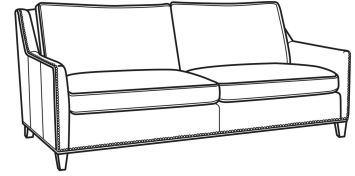

L = available in leather
SC = available slipcovered

Standard Features:

- Box Border Back
- Standard with medium nail trim
- May be shown with optional features

JEREMY

Standard Seat Cushion: Mayfair Seat
 Standard Back Pillow: Fiber Back

Also available:

Jeremy / 2460
 Sofa (84.5W)
 Outside: 84.5W x 41D x 36H
 Inside: 77W x 22D

Jeremy / 2461
 Long Sofa (94.5W)
 Outside: 94.5W x 41D x 36H
 Inside: 87W x 22D

Jeremy / 2462
 Apt Sofa (76.5W)
 Outside: 76.5W x 41D x 36H
 Inside: 69W x 22D

Jeremy / 2465
 Chair (29.5W)
 Outside: 29.5W x 41D x 36H
 Inside: 22W x 22D

Jeremy / 2460-SC
 Slipcovered Sofa (84.5W)
 Outside: 84.5W x 41D x 36H
 Inside: 77W x 22D

Jeremy / 2461-SC
 Slipcovered Long Sofa (94.5W)
 Outside: 94.5W x 41D x 36H
 Inside: 87W x 22D

Jeremy / 2462-SC
Slipcovered Apt Sofa (76.5W)
Outside: 76.5W x 41D x 36H
Inside: 69W x 22D

Jeremy / 2465-SC
Slipcovered Chair (29.5W)
Outside: 29.5W x 41D x 36H
Inside: 22W x 22D

Jeremy / L2460
Leather Sofa (84.5W)
Outside: 84.5W x 41D x 36H
Inside: 77W x 22D