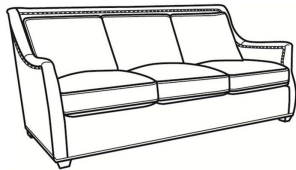

CR LAINE®

STYLE • COMFORT • COLOR

Marcoux / L2025

DESCRIPTION:	Chair (34W)
OUTSIDE:	34"W x 41"D x 39"H
INSIDE:	23"W x 21.5"D
SEAT:	20"H
ARM:	26.5"H
COM:	Plain: 126 sq ft
WEIGHT:	70 lbs

L = available in leather

Standard Features:

Knife Edge Back

Standard with small nail trim applied head-to-head around roll

May be shown with optional features

MARCOUX

Standard Seat Cushion:	Comfort Down Seat
Standard Back Pillow:	Legacy Down Back

Also available:

Marcoux / L2027
Leather Ottoman (29W X 23D)
Outside: 29W x 23D x 17H
Inside: 0W x 0D

Marcoux / 2027
Ottoman (29W X 23D)
Outside: 29W x 23D x 17H
Inside: 0W x 0D

Marcoux / 2020
Sofa (85.5W)
Outside: 85.5W x 41D x 39H
Inside: 76W x 21.5D

Marcoux / 2021
Long Sofa (97.5W)
Outside: 97.5W x 41D x 39H
Inside: 88W x 21.5D

Marcoux / 2025
Chair (34W)
Outside: 34W x 41D x 39H
Inside: 23W x 21.5D

Marcoux / 2025-SW
Swivel Chair (34W)
Outside: 34W x 41D x 39H
Inside: 23W x 21.5D