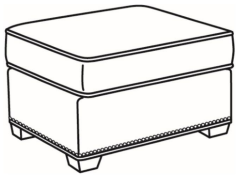

CR LAINE®

STYLE • COMFORT • COLOR

Marcoux / L2025

DESCRIPTION:	Chair (34W)
OUTSIDE:	34"W x 41"D x 39"H
INSIDE:	23"W x 21.5"D
SEAT:	20"H
ARM:	26.5"H
COM:	Plain: 126 sq ft
WEIGHT:	70 lbs

L = available in leather

Standard Features:

Knife Edge Back

Standard with small nail trim applied head-to-head around roll

May be shown with optional features

MARCOUX

Standard Seat Cushion:	Comfort Down Seat
Standard Back Pillow:	Legacy Down Back

Also available:

Marcoux / L2027
Leather Ottoman (29W X 23D)
Outside: 29W x 23D x 17H
Inside: 0W x 0D

Marcoux / 2027
Ottoman (29W X 23D)
Outside: 29W x 23D x 17H
Inside: 0W x 0D

Marcoux / 2020
Sofa (85.5W)
Outside: 85.5W x 41D x 39H
Inside: 76W x 21.5D

Marcoux / 2021
Long Sofa (97.5W)
Outside: 97.5W x 41D x 39H
Inside: 88W x 21.5D

Marcoux / 2025
Chair (34W)
Outside: 34W x 41D x 39H
Inside: 23W x 21.5D

Marcoux / 2025-SW
Swivel Chair (34W)
Outside: 34W x 41D x 39H
Inside: 23W x 21.5D