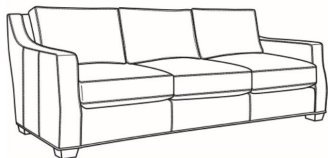

## Barrett / L1990-22

DESCRIPTION:	Apt Sofa (78.5W)
OUTSIDE:	78.5"W x 43.5"D x 35.5"H
INSIDE:	66"W x 24"D
SEAT:	21"H
ARM:	26.5"H
BACK RAIL:	34.5"H
COM:	Plain: 218 sq ft
WEIGHT:	150 lbs

**L** = available in leather

### Standard Features:

Box Border Back

Saddle-Stitched

Due to the convergence on track arm, plaids and stripes are not recommended for this frame

May be shown with optional features

## BARRETT

Standard Seat Cushion:	Comfort Down Seat
Standard Back Pillow:	Comfort Down Back

### Also available:

Barrett / 1990-00  
Sofa (90.5W)  
Outside: 90.5W x 43.5D x 35.5H  
Inside: 78W x 24D

Barrett / 1990-01  
Long Sofa (105W)  
Outside: 105W x 43.5D x 35.5H  
Inside: 92.5W x 24D

Barrett / 1990-22  
Apt Sofa (78.5W)  
Outside: 78.5W x 43.5D x 35.5H  
Inside: 66W x 24D