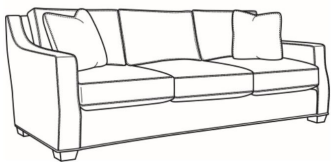

Also available:

Barrett / 1990-00
Sofa (90.5W)
Outside: 90.5W x 43.5D x 35.5H
Inside: 78W x 24D