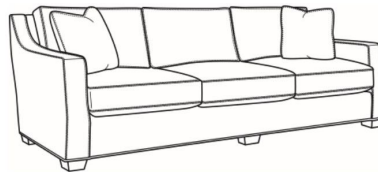

Barrett / 1990-01
Long Sofa (105W)
Outside: 105W x 43.5D x 35.5H
Inside: 92.5W x 24D