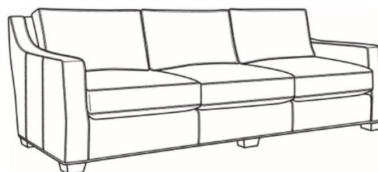

Barrett / L1990-01
Leather Long Sofa (105W)
Outside: 105W x 43.5D x 35.5H
Inside: 92.5W x 24D