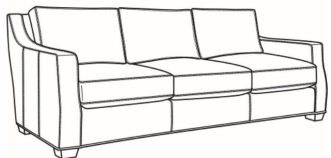

CR LAINE®

STYLE • COMFORT • COLOR

Barrett / L1990-01

DESCRIPTION:	Long Sofa (105W)
OUTSIDE:	105"W x 43.5"D x 35.5"H
INSIDE:	92.5"W x 24"D
SEAT:	21"H
ARM:	26.5"H
BACK RAIL:	34.5"H
COM:	Plain: 306 sq ft
WEIGHT:	170 lbs

L = available in leather

Standard Features:

Box Border Back

Saddle-Stitched

Due to the convergence on track arm, plaids and stripes are not recommended for this frame

May be shown with optional features

BARRETT

Standard Seat Cushion:	Comfort Down Seat
Standard Back Pillow:	Comfort Down Back

Also available:

Barrett / 1990-00
Sofa (90.5W)
Outside: 90.5W x 43.5D x 35.5H
Inside: 78W x 24D

Barrett / 1990-01
Long Sofa (105W)
Outside: 105W x 43.5D x 35.5H
Inside: 92.5W x 24D

Barrett / 1990-22
Apt Sofa (78.5W)
Outside: 78.5W x 43.5D x 35.5H
Inside: 66W x 24D

Barrett / L1990-00
Leather Sofa (90.5W)
Outside: 90.5W x 43.5D x 35.5H
Inside: 78W x 24D

Barrett / L1990-22
Leather Apt Sofa (78.5W)
Outside: 78.5W x 43.5D x 35.5H
Inside: 66W x 24D