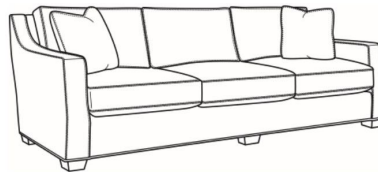

CR LAINE®

STYLE • COMFORT • COLOR

Barrett / L1990-01

DESCRIPTION:	Long Sofa (105W)
OUTSIDE:	105"W x 43.5"D x 35.5"H
INSIDE:	92.5"W x 24"D
SEAT:	21"H
ARM:	26.5"H
BACK RAIL:	34.5"H
COM:	Plain: 306 sq ft
WEIGHT:	170 lbs

L = available in leather

Standard Features:

Box Border Back

Saddle-Stitched

Due to the convergence on track arm, plaids and stripes are not recommended for this frame

May be shown with optional features

BARRETT

Standard Seat Cushion:	Comfort Down Seat
Standard Back Pillow:	Comfort Down Back

Also available:

Barrett / 1990-00
Sofa (90.5W)
Outside: 90.5W x 43.5D x 35.5H
Inside: 78W x 24D

Barrett / 1990-01
Long Sofa (105W)
Outside: 105W x 43.5D x 35.5H
Inside: 92.5W x 24D