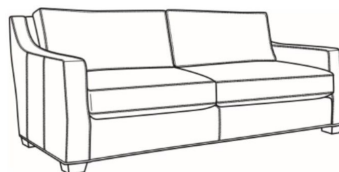

CR LAINE®

STYLE • COMFORT • COLOR

Barrett / L1990-01

DESCRIPTION:	Long Sofa (105W)
OUTSIDE:	105"W x 43.5"D x 35.5"H
INSIDE:	92.5"W x 24"D
SEAT:	21"H
ARM:	26.5"H
BACK RAIL:	34.5"H
COM:	Plain: 306 sq ft
WEIGHT:	170 lbs

L = available in leather

Standard Features:

Box Border Back

Saddle-Stitched

Due to the convergence on track arm, plaids and stripes are not recommended for this frame

May be shown with optional features

BARRETT

Standard Seat Cushion:	Comfort Down Seat
Standard Back Pillow:	Comfort Down Back

Also available:

Barrett / 1990-00
Sofa (90.5W)
Outside: 90.5W x 43.5D x 35.5H
Inside: 78W x 24D

Barrett / 1990-01
Long Sofa (105W)
Outside: 105W x 43.5D x 35.5H
Inside: 92.5W x 24D

Barrett / 1990-22
Apt Sofa (78.5W)
Outside: 78.5W x 43.5D x 35.5H
Inside: 66W x 24D

Barrett / L1990-00
Leather Sofa (90.5W)
Outside: 90.5W x 43.5D x 35.5H
Inside: 78W x 24D

Barrett / L1990-22
Leather Apt Sofa (78.5W)
Outside: 78.5W x 43.5D x 35.5H
Inside: 66W x 24D