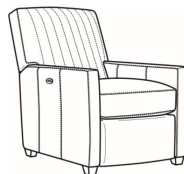

Malcolm / 1775-05
Chair (30.5W)
Outside: 30.5W x 39D x 36.5H
Inside: 22W x 22D

Malcolm / 1775-05CH
Channel Back Chair (30.5W)
Outside: 30.5W x 39D x 36.5H
Inside: 22W x 22D

Malcolm / 1775-05CHMR
Manual Recliner Chnl Bk (30W)
Outside: 30W x 41.5D x 38.5H
Inside: 22.5W x 22D

Malcolm / 1775-05SW
 Swivel Chair (30.5W)
 Outside: 30.5W x 39D x 36.5H
 Inside: 22W x 22D

Malcolm / 1775-05SWCH
 Channel Back SW Chair (30.5W)
 Outside: 30.5W x 39D x 36.5H
 Inside: 22W x 22D

Malcolm / 1775-05SC
 Slipcovered Chair (30.5W)
 Outside: 30.5W x 39D x 36.5H
 Inside: 22W x 22D

Malcolm / 1775-05SWSC
 Slipcovered Swivel Chair (30.5W)
 Outside: 30.5W x 39D x 36.5H
 Inside: 22W x 22D

Malcolm / L1775-05
 Leather Chair (30.5W)
 Outside: 30.5W x 39D x 36.5H
 Inside: 22W x 22D

Malcolm / L1775-05CH
 Leather Channel Back Chair (30.5W)
 Outside: 30.5W x 39D x 36.5H
 Inside: 22W x 22D

Malcolm / L1775-05CHMR
 Leather Manual Recliner Chnl Bk (30W)
 Outside: 30W x 41.5D x 38.5H
 Inside: 22.5W x 22D

Malcolm / L1775-05CHPR
 Leather Power Recliner Chnl Bk (30W)
 Outside: 30W x 41.5D x 38.5H
 Inside: 22.5W x 22D