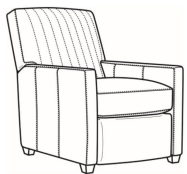

Malcolm / 1775-05
Chair (30.5W)
Outside: 30.5W x 39D x 36.5H
Inside: 22W x 22D

Malcolm / 1775-05CH
Channel Back Chair (30.5W)
Outside: 30.5W x 39D x 36.5H
Inside: 22W x 22D

Malcolm / 1775-05CHMR
Manual Recliner Chnl Bk (30W)
Outside: 30W x 41.5D x 38.5H
Inside: 22.5W x 22D

Malcolm / 1775-05CHPR
 Power Recliner Chnl Bk (30W)
 Outside: 30W x 41.5D x 38.5H
 Inside: 22.5W x 22D

Malcolm / 1775-05MR
 Manual Recliner (30W)
 Outside: 30W x 41.5D x 38.5H
 Inside: 22.5W x 22D

Malcolm / 1775-05PR
 Power Recliner (30W)
 Outside: 30W x 41.5D x 38.5H
 Inside: 22.5W x 22D

Malcolm / 1775-05SW
 Swivel Chair (30.5W)
 Outside: 30.5W x 39D x 36.5H
 Inside: 22W x 22D

Malcolm / 1775-05SWCH
 Channel Back SW Chair (30.5W)
 Outside: 30.5W x 39D x 36.5H
 Inside: 22W x 22D

Malcolm / 1775-05SC
 Slipcovered Chair (30.5W)
 Outside: 30.5W x 39D x 36.5H
 Inside: 22W x 22D

Malcolm / 1775-05SWSC
 Slipcovered Swivel Chair (30.5W)
 Outside: 30.5W x 39D x 36.5H
 Inside: 22W x 22D

Malcolm / L1775-05
 Leather Chair (30.5W)
 Outside: 30.5W x 39D x 36.5H
 Inside: 22W x 22D

Malcolm / L1775-05CH
 Leather Channel Back Chair (30.5W)
 Outside: 30.5W x 39D x 36.5H
 Inside: 22W x 22D