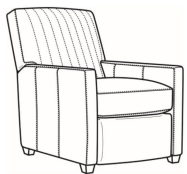

Malcolm / 1775-07SC
Slipcovered Ottoman (27W X 22D)
Outside: 27W x 22D x 17H
Inside: 0W x 0D

Malcolm / 1775-05
Chair (30.5W)
Outside: 30.5W x 39D x 36.5H
Inside: 22W x 22D

Malcolm / 1775-05CH
Channel Back Chair (30.5W)
Outside: 30.5W x 39D x 36.5H
Inside: 22W x 22D

Malcolm / 1775-05MR
 Manual Recliner (30W)
 Outside: 30W x 41.5D x 38.5H
 Inside: 22.5W x 22D

Malcolm / 1775-05PR
 Power Recliner (30W)
 Outside: 30W x 41.5D x 38.5H
 Inside: 22.5W x 22D

Malcolm / 1775-05SW
 Swivel Chair (30.5W)
 Outside: 30.5W x 39D x 36.5H
 Inside: 22W x 22D

Malcolm / 1775-05SWCH
 Channel Back SW Chair (30.5W)
 Outside: 30.5W x 39D x 36.5H
 Inside: 22W x 22D

Malcolm / 1775-05SC
 Slipcovered Chair (30.5W)
 Outside: 30.5W x 39D x 36.5H
 Inside: 22W x 22D

Malcolm / 1775-05SWSC
 Slipcovered Swivel Chair (30.5W)
 Outside: 30.5W x 39D x 36.5H
 Inside: 22W x 22D

Malcolm / L1775-05
 Leather Chair (30.5W)
 Outside: 30.5W x 39D x 36.5H
 Inside: 22W x 22D

Malcolm / L1775-05CH
 Leather Channel Back Chair (30.5W)
 Outside: 30.5W x 39D x 36.5H
 Inside: 22W x 22D

Malcolm / L1775-05CHMR
 Leather Manual Recliner Chnl Bk (30W)
 Outside: 30W x 41.5D x 38.5H
 Inside: 22.5W x 22D