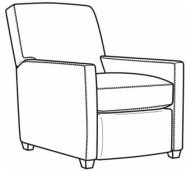

Malcolm / 1775-07SC
Slipcovered Ottoman (27W X 22D)
Outside: 27W x 22D x 17H
Inside: 0W x 0D

Malcolm / 1775-05
Chair (30.5W)
Outside: 30.5W x 39D x 36.5H
Inside: 22W x 22D

Malcolm / 1775-05CH
Channel Back Chair (30.5W)
Outside: 30.5W x 39D x 36.5H
Inside: 22W x 22D

Malcolm / 1775-05CHMR
Manual Recliner Chnl Bk (30W)
Outside: 30W x 41.5D x 38.5H
Inside: 22.5W x 22D

Malcolm / 1775-05CHPR
 Power Recliner Chnl Bk (30W)
 Outside: 30W x 41.5D x 38.5H
 Inside: 22.5W x 22D

Malcolm / 1775-05CHSWMR
 Sw Manual Recliner Chnl Bk (30W)
 Outside: 30W x 41.5D x 38.5H
 Inside: 22.5W x 22D

Malcolm / 1775-05CHSWPR
 Sw Power Recliner Chnl Bk (30W)
 Outside: 30W x 41.5D x 38.5H
 Inside: 22.5W x 22D

Malcolm / 1775-05MR
 Manual Recliner (30W)
 Outside: 30W x 41.5D x 38.5H
 Inside: 22.5W x 22D

Malcolm / 1775-05PR
 Power Recliner (30W)
 Outside: 30W x 41.5D x 38.5H
 Inside: 22.5W x 22D

Malcolm / 1775-05SW
 Swivel Chair (30.5W)
 Outside: 30.5W x 39D x 36.5H
 Inside: 22W x 22D