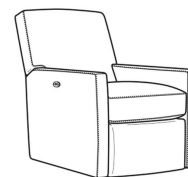

Malcolm / 1775-05CHSWMR
 Sw Manual Recliner Chnl Bk (30W)
 Outside: 30W x 41.5D x 38.5H
 Inside: 22.5W x 22D

Malcolm / 1775-05CHSWPR
 Sw Power Recliner Chnl Bk (30W)
 Outside: 30W x 41.5D x 38.5H
 Inside: 22.5W x 22D

Malcolm / 1775-05MR
 Manual Recliner (30W)
 Outside: 30W x 41.5D x 38.5H
 Inside: 22.5W x 22D

Malcolm / 1775-05PR
 Power Recliner (30W)
 Outside: 30W x 41.5D x 38.5H
 Inside: 22.5W x 22D

Malcolm / 1775-05SW
 Swivel Chair (30.5W)
 Outside: 30.5W x 39D x 36.5H
 Inside: 22W x 22D

Malcolm / 1775-05SWCH
 Channel Back SW Chair (30.5W)
 Outside: 30.5W x 39D x 36.5H
 Inside: 22W x 22D

Malcolm / 1775-05SWMR
 Swivel Manual Recliner (30W)
 Outside: 30W x 41.5D x 38.5H
 Inside: 22.5W x 22D

Malcolm / 1775-05SWPR
 Swivel Power Recliner (30W)
 Outside: 30W x 41.5D x 38.5H
 Inside: 22.5W x 22D

Malcolm / 1775-05SC
 Slipcovered Chair (30.5W)
 Outside: 30.5W x 39D x 36.5H
 Inside: 22W x 22D

Malcolm / 1775-05SWSC
 Slipcovered Swivel Chair (30.5W)
 Outside: 30.5W x 39D x 36.5H
 Inside: 22W x 22D