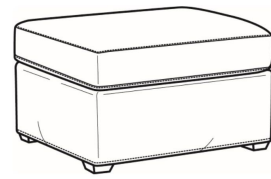

CR LAINE®

STYLE • COMFORT • COLOR

Malcolm / L1775-05CHPR

DESCRIPTION:	Power Recliner Chnl Bk (30W)
OUTSIDE:	30"W x 41.5"D x 38.5"H
INSIDE:	22.5"W x 22"D
SEAT:	21.5"H
ARM:	24.5"H
COM:	Plain: 108 sq ft
WEIGHT:	95 lbs

L = available in leather

SC = available slipcovered

Standard Features:

French Seamed

Allow 18" distance from wall for full reclining position. Fully Reclined Depth: 69D

Optional battery pack sold separately

May be shown with optional features

MALCOLM

Standard Seat Cushion: Hallmark Seat

Also available:

Malcolm / L1775-07
Leather Ottoman (27W X 22D)
Outside: 27W x 22D x 17H
Inside: 0W x 0D

Malcolm / 1775-07
Ottoman (27W X 22D)
Outside: 27W x 22D x 17H
Inside: 0W x 0D

Malcolm / 1775-07SC
Slipcovered Ottoman (27W X 22D)
Outside: 27W x 22D x 17H
Inside: 0W x 0D

Malcolm / 1775-05
Chair (30.5W)
Outside: 30.5W x 39D x 36.5H
Inside: 22W x 22D

Malcolm / 1775-05CH
Channel Back Chair (30.5W)
Outside: 30.5W x 39D x 36.5H
Inside: 22W x 22D