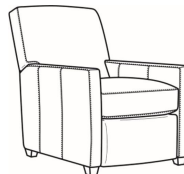

Malcolm / 1775-07SC
Slipcovered Ottoman (27W X 22D)
Outside: 27W x 22D x 17H
Inside: 0W x 0D

Malcolm / 1775-05
Chair (30.5W)
Outside: 30.5W x 39D x 36.5H
Inside: 22W x 22D

Malcolm / 1775-05CH
Channel Back Chair (30.5W)
Outside: 30.5W x 39D x 36.5H
Inside: 22W x 22D

Malcolm / 1775-05MR
 Manual Recliner (30W)
 Outside: 30W x 41.5D x 38.5H
 Inside: 22.5W x 22D

Malcolm / 1775-05PR
 Power Recliner (30W)
 Outside: 30W x 41.5D x 38.5H
 Inside: 22.5W x 22D

Malcolm / 1775-05SW
 Swivel Chair (30.5W)
 Outside: 30.5W x 39D x 36.5H
 Inside: 22W x 22D

Malcolm / 1775-05SWCH
 Channel Back SW Chair (30.5W)
 Outside: 30.5W x 39D x 36.5H
 Inside: 22W x 22D

Malcolm / 1775-05SC
 Slipcovered Chair (30.5W)
 Outside: 30.5W x 39D x 36.5H
 Inside: 22W x 22D

Malcolm / 1775-05SWSC
 Slipcovered Swivel Chair (30.5W)
 Outside: 30.5W x 39D x 36.5H
 Inside: 22W x 22D

Malcolm / L1775-05
 Leather Chair (30.5W)
 Outside: 30.5W x 39D x 36.5H
 Inside: 22W x 22D

Malcolm / L1775-05CH
 Leather Channel Back Chair (30.5W)
 Outside: 30.5W x 39D x 36.5H
 Inside: 22W x 22D

Malcolm / L1775-05CHMR
 Leather Manual Recliner Chnl Bk (30W)
 Outside: 30W x 41.5D x 38.5H
 Inside: 22.5W x 22D