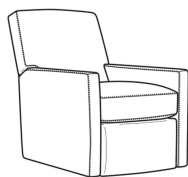

Malcolm / 1775-05CHSWMR
 Sw Manual Recliner Chnl Bk (30W)
 Outside: 30W x 41.5D x 38.5H
 Inside: 22.5W x 22D

Malcolm / 1775-05CHSWPR
 Sw Power Recliner Chnl Bk (30W)
 Outside: 30W x 41.5D x 38.5H
 Inside: 22.5W x 22D

Malcolm / 1775-05MR
 Manual Recliner (30W)
 Outside: 30W x 41.5D x 38.5H
 Inside: 22.5W x 22D

Malcolm / 1775-05PR
 Power Recliner (30W)
 Outside: 30W x 41.5D x 38.5H
 Inside: 22.5W x 22D

Malcolm / 1775-05SW
 Swivel Chair (30.5W)
 Outside: 30.5W x 39D x 36.5H
 Inside: 22W x 22D

Malcolm / 1775-05SWCH
 Channel Back SW Chair (30.5W)
 Outside: 30.5W x 39D x 36.5H
 Inside: 22W x 22D

Malcolm / 1775-05SWMR
 Swivel Manual Recliner (30W)
 Outside: 30W x 41.5D x 38.5H
 Inside: 22.5W x 22D

Malcolm / 1775-05SWPR
 Swivel Power Recliner (30W)
 Outside: 30W x 41.5D x 38.5H
 Inside: 22.5W x 22D

Malcolm / 1775-05SC
 Slipcovered Chair (30.5W)
 Outside: 30.5W x 39D x 36.5H
 Inside: 22W x 22D

Malcolm / 1775-05SWSC
 Slipcovered Swivel Chair (30.5W)
 Outside: 30.5W x 39D x 36.5H
 Inside: 22W x 22D