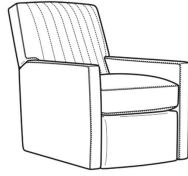

May be shown with optional features

MALCOLM

Standard Seat Cushion: Hallmark Seat

Also available:

Malcolm / L1775-07
Leather Ottoman (27W X 22D)
Outside: 27W x 22D x 17H
Inside: 0W x 0D

Malcolm / 1775-07
Ottoman (27W X 22D)
Outside: 27W x 22D x 17H
Inside: 0W x 0D

Malcolm / 1775-07SC
Slipcovered Ottoman (27W X 22D)
Outside: 27W x 22D x 17H
Inside: 0W x 0D

Malcolm / 1775-05
Chair (30.5W)
Outside: 30.5W x 39D x 36.5H
Inside: 22W x 22D

Malcolm / 1775-05CH
Channel Back Chair (30.5W)
Outside: 30.5W x 39D x 36.5H
Inside: 22W x 22D

Malcolm / 1775-05CHMR
Manual Recliner Chnl Bk (30W)
Outside: 30W x 41.5D x 38.5H
Inside: 22.5W x 22D

Malcolm / 1775-05CHPR
 Power Recliner Chnl Bk (30W)
 Outside: 30W x 41.5D x 38.5H
 Inside: 22.5W x 22D

Malcolm / 1775-05CHSWMR
 Sw Manual Recliner Chnl Bk (30W)
 Outside: 30W x 41.5D x 38.5H
 Inside: 22.5W x 22D

Malcolm / 1775-05CHSWPR
 Sw Power Recliner Chnl Bk (30W)
 Outside: 30W x 41.5D x 38.5H
 Inside: 22.5W x 22D