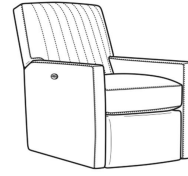

May be shown with optional features

MALCOLM

Standard Seat Cushion: Hallmark Seat

Also available:

Malcolm / L1775-07
Leather Ottoman (27W X 22D)
Outside: 27W x 22D x 17H
Inside: 0W x 0D

Malcolm / 1775-07
Ottoman (27W X 22D)
Outside: 27W x 22D x 17H
Inside: 0W x 0D

Malcolm / 1775-07SC
Slipcovered Ottoman (27W X 22D)
Outside: 27W x 22D x 17H
Inside: 0W x 0D

Malcolm / 1775-05
Chair (30.5W)
Outside: 30.5W x 39D x 36.5H
Inside: 22W x 22D

Malcolm / 1775-05CH
Channel Back Chair (30.5W)
Outside: 30.5W x 39D x 36.5H
Inside: 22W x 22D

Malcolm / 1775-05CHMR
Manual Recliner Chnl Bk (30W)
Outside: 30W x 41.5D x 38.5H
Inside: 22.5W x 22D

Malcolm / 1775-05CHPR
 Power Recliner Chnl Bk (30W)
 Outside: 30W x 41.5D x 38.5H
 Inside: 22.5W x 22D

Malcolm / 1775-05CHSWMR
 Sw Manual Recliner Chnl Bk (30W)
 Outside: 30W x 41.5D x 38.5H
 Inside: 22.5W x 22D

Malcolm / 1775-05CHSWPR
 Sw Power Recliner Chnl Bk (30W)
 Outside: 30W x 41.5D x 38.5H
 Inside: 22.5W x 22D