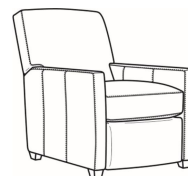

Malcolm / 1775-05MR
 Manual Recliner (30W)
 Outside: 30W x 41.5D x 38.5H
 Inside: 22.5W x 22D

Malcolm / 1775-05PR
 Power Recliner (30W)
 Outside: 30W x 41.5D x 38.5H
 Inside: 22.5W x 22D

Malcolm / 1775-05SW
 Swivel Chair (30.5W)
 Outside: 30.5W x 39D x 36.5H
 Inside: 22W x 22D

Malcolm / 1775-05SWCH
 Channel Back SW Chair (30.5W)
 Outside: 30.5W x 39D x 36.5H
 Inside: 22W x 22D

Malcolm / 1775-05SWMR
 Swivel Manual Recliner (30W)
 Outside: 30W x 41.5D x 38.5H
 Inside: 22.5W x 22D

Malcolm / 1775-05SWPR
 Swivel Power Recliner (30W)
 Outside: 30W x 41.5D x 38.5H
 Inside: 22.5W x 22D

Malcolm / 1775-05SC
 Slipcovered Chair (30.5W)
 Outside: 30.5W x 39D x 36.5H
 Inside: 22W x 22D

Malcolm / 1775-05SWSC
 Slipcovered Swivel Chair (30.5W)
 Outside: 30.5W x 39D x 36.5H
 Inside: 22W x 22D

Malcolm / L1775-05
 Leather Chair (30.5W)
 Outside: 30.5W x 39D x 36.5H
 Inside: 22W x 22D

Malcolm / L1775-05CH
 Leather Channel Back Chair (30.5W)
 Outside: 30.5W x 39D x 36.5H
 Inside: 22W x 22D

Malcolm / L1775-05CHMR
 Leather Manual Recliner Chnl Bk (30W)
 Outside: 30W x 41.5D x 38.5H
 Inside: 22.5W x 22D