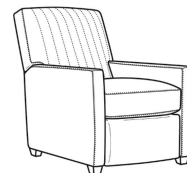

CR LAINE®

STYLE • COMFORT • COLOR

Malcolm / L1775-05CHPR

DESCRIPTION:	Power Recliner Chnl Bk (30W)
OUTSIDE:	30"W x 41.5"D x 38.5"H
INSIDE:	22.5"W x 22"D
SEAT:	21.5"H
ARM:	24.5"H
COM:	Plain: 108 sq ft
WEIGHT:	95 lbs

L = available in leather

SC = available slipcovered

Standard Features:

French Seamed

Allow 18" distance from wall for full reclining position. Fully Reclined Depth: 69D

Optional battery pack sold separately

May be shown with optional features

MALCOLM

Standard Seat Cushion: Hallmark Seat

Also available:

Malcolm / L1775-07
Leather Ottoman (27W X 22D)
Outside: 27W x 22D x 17H
Inside: 0W x 0D

Malcolm / 1775-07
Ottoman (27W X 22D)
Outside: 27W x 22D x 17H
Inside: 0W x 0D

Malcolm / 1775-07SC
Slipcovered Ottoman (27W X 22D)
Outside: 27W x 22D x 17H
Inside: 0W x 0D

Malcolm / 1775-05
Chair (30.5W)
Outside: 30.5W x 39D x 36.5H
Inside: 22W x 22D

Malcolm / 1775-05CH
Channel Back Chair (30.5W)
Outside: 30.5W x 39D x 36.5H
Inside: 22W x 22D