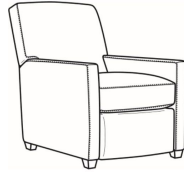

Malcolm / 1775-07SC
Slipcovered Ottoman (27W X 22D)
Outside: 27W x 22D x 17H
Inside: 0W x 0D

Malcolm / 1775-05
Chair (30.5W)
Outside: 30.5W x 39D x 36.5H
Inside: 22W x 22D

Malcolm / 1775-05CH
Channel Back Chair (30.5W)
Outside: 30.5W x 39D x 36.5H
Inside: 22W x 22D

Malcolm / 1775-05CHMR
Manual Recliner Chnl Bk (30W)
Outside: 30W x 41.5D x 38.5H
Inside: 22.5W x 22D

Malcolm / 1775-05CHPR
 Power Recliner Chnl Bk (30W)
 Outside: 30W x 41.5D x 38.5H
 Inside: 22.5W x 22D

Malcolm / 1775-05MR
 Manual Recliner (30W)
 Outside: 30W x 41.5D x 38.5H
 Inside: 22.5W x 22D

Malcolm / 1775-05PR
 Power Recliner (30W)
 Outside: 30W x 41.5D x 38.5H
 Inside: 22.5W x 22D

Malcolm / 1775-05SW
 Swivel Chair (30.5W)
 Outside: 30.5W x 39D x 36.5H
 Inside: 22W x 22D

Malcolm / 1775-05SWCH
 Channel Back SW Chair (30.5W)
 Outside: 30.5W x 39D x 36.5H
 Inside: 22W x 22D

Malcolm / 1775-05SC
 Slipcovered Chair (30.5W)
 Outside: 30.5W x 39D x 36.5H
 Inside: 22W x 22D

Malcolm / 1775-05SWSC
 Slipcovered Swivel Chair (30.5W)
 Outside: 30.5W x 39D x 36.5H
 Inside: 22W x 22D