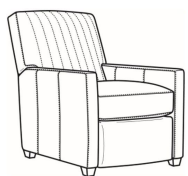

Malcolm / 1775-05MR
 Manual Recliner (30W)
 Outside: 30W x 41.5D x 38.5H
 Inside: 22.5W x 22D

Malcolm / 1775-05PR
 Power Recliner (30W)
 Outside: 30W x 41.5D x 38.5H
 Inside: 22.5W x 22D

Malcolm / 1775-05SW
 Swivel Chair (30.5W)
 Outside: 30.5W x 39D x 36.5H
 Inside: 22W x 22D

Malcolm / 1775-05SWCH
 Channel Back SW Chair (30.5W)
 Outside: 30.5W x 39D x 36.5H
 Inside: 22W x 22D

Malcolm / 1775-05SWMR
 Swivel Manual Recliner (30W)
 Outside: 30W x 41.5D x 38.5H
 Inside: 22.5W x 22D

Malcolm / 1775-05SWPR
 Swivel Power Recliner (30W)
 Outside: 30W x 41.5D x 38.5H
 Inside: 22.5W x 22D

Malcolm / 1775-05SC
 Slipcovered Chair (30.5W)
 Outside: 30.5W x 39D x 36.5H
 Inside: 22W x 22D

Malcolm / 1775-05SWSC
 Slipcovered Swivel Chair (30.5W)
 Outside: 30.5W x 39D x 36.5H
 Inside: 22W x 22D

Malcolm / L1775-05
 Leather Chair (30.5W)
 Outside: 30.5W x 39D x 36.5H
 Inside: 22W x 22D

Malcolm / L1775-05CH
 Leather Channel Back Chair (30.5W)
 Outside: 30.5W x 39D x 36.5H
 Inside: 22W x 22D

Malcolm / L1775-05CHMR
 Leather Manual Recliner Chnl Bk (30W)
 Outside: 30W x 41.5D x 38.5H
 Inside: 22.5W x 22D