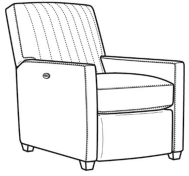

May be shown with optional features

MALCOLM

Standard Seat Cushion: Hallmark Seat

Also available:

Malcolm / L1775-07
Leather Ottoman (27W X 22D)
Outside: 27W x 22D x 17H
Inside: 0W x 0D

Malcolm / 1775-07
Ottoman (27W X 22D)
Outside: 27W x 22D x 17H
Inside: 0W x 0D

Malcolm / 1775-07SC
Slipcovered Ottoman (27W X 22D)
Outside: 27W x 22D x 17H
Inside: 0W x 0D

Malcolm / 1775-05
Chair (30.5W)
Outside: 30.5W x 39D x 36.5H
Inside: 22W x 22D

Malcolm / 1775-05CH
Channel Back Chair (30.5W)
Outside: 30.5W x 39D x 36.5H
Inside: 22W x 22D

Malcolm / 1775-05CHMR
Manual Recliner Chnl Bk (30W)
Outside: 30W x 41.5D x 38.5H
Inside: 22.5W x 22D

Malcolm / 1775-05CHPR
 Power Recliner Chnl Bk (30W)
 Outside: 30W x 41.5D x 38.5H
 Inside: 22.5W x 22D

Malcolm / 1775-05CHSWMR
 Sw Manual Recliner Chnl Bk (30W)
 Outside: 30W x 41.5D x 38.5H
 Inside: 22.5W x 22D

Malcolm / 1775-05CHSWPR
 Sw Power Recliner Chnl Bk (30W)
 Outside: 30W x 41.5D x 38.5H
 Inside: 22.5W x 22D