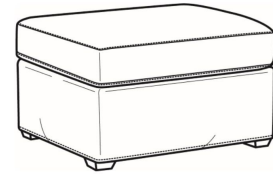

L = available in leather

SC = available slipcovered

Standard Features:

French Seamed

Allow 18" distance from wall for full reclining position. Fully Reclined Depth: 69D

May be shown with optional features

MALCOLM

Standard Seat Cushion: Hallmark Seat

Also available:

Malcolm / L1775-07
Leather Ottoman (27W X 22D)
Outside: 27W x 22D x 17H
Inside: 0W x 0D

Malcolm / 1775-07
Ottoman (27W X 22D)
Outside: 27W x 22D x 17H
Inside: 0W x 0D

Malcolm / 1775-07SC
Slipcovered Ottoman (27W X 22D)
Outside: 27W x 22D x 17H
Inside: 0W x 0D

Malcolm / 1775-05
Chair (30.5W)
Outside: 30.5W x 39D x 36.5H
Inside: 22W x 22D

Malcolm / 1775-05CH
Channel Back Chair (30.5W)
Outside: 30.5W x 39D x 36.5H
Inside: 22W x 22D

Malcolm / 1775-05CHMR
Manual Recliner Chnl Bk (30W)
Outside: 30W x 41.5D x 38.5H
Inside: 22.5W x 22D

Malcolm / 1775-05CHPR
 Power Recliner Chnl Bk (30W)
 Outside: 30W x 41.5D x 38.5H
 Inside: 22.5W x 22D