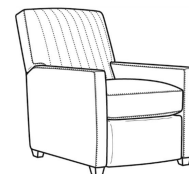

L = available in leather

SC = available slipcovered

Standard Features:

French Seamed

Allow 18" distance from wall for full reclining position. Fully Reclined Depth: 69D

May be shown with optional features

MALCOLM

Standard Seat Cushion: Hallmark Seat

Also available:

Malcolm / L1775-07
Leather Ottoman (27W X 22D)
Outside: 27W x 22D x 17H
Inside: 0W x 0D

Malcolm / 1775-07
Ottoman (27W X 22D)
Outside: 27W x 22D x 17H
Inside: 0W x 0D

Malcolm / 1775-07SC
Slipcovered Ottoman (27W X 22D)
Outside: 27W x 22D x 17H
Inside: 0W x 0D

Malcolm / 1775-05
Chair (30.5W)
Outside: 30.5W x 39D x 36.5H
Inside: 22W x 22D

Malcolm / 1775-05CH
Channel Back Chair (30.5W)
Outside: 30.5W x 39D x 36.5H
Inside: 22W x 22D

Malcolm / 1775-05CHMR
Manual Recliner Chnl Bk (30W)
Outside: 30W x 41.5D x 38.5H
Inside: 22.5W x 22D

Malcolm / 1775-05CHPR
 Power Recliner Chnl Bk (30W)
 Outside: 30W x 41.5D x 38.5H
 Inside: 22.5W x 22D