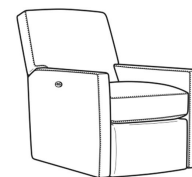

Malcolm / 1775-05CHSWMR
 Sw Manual Recliner Chnl Bk (30W)
 Outside: 30W x 41.5D x 38.5H
 Inside: 22.5W x 22D

Malcolm / 1775-05CHSWPR
 Sw Power Recliner Chnl Bk (30W)
 Outside: 30W x 41.5D x 38.5H
 Inside: 22.5W x 22D

Malcolm / 1775-05MR
 Manual Recliner (30W)
 Outside: 30W x 41.5D x 38.5H
 Inside: 22.5W x 22D

Malcolm / 1775-05PR
 Power Recliner (30W)
 Outside: 30W x 41.5D x 38.5H
 Inside: 22.5W x 22D

Malcolm / 1775-05SW
 Swivel Chair (30.5W)
 Outside: 30.5W x 39D x 36.5H
 Inside: 22W x 22D

Malcolm / 1775-05SWCH
 Channel Back SW Chair (30.5W)
 Outside: 30.5W x 39D x 36.5H
 Inside: 22W x 22D

Malcolm / 1775-05SWMR
 Swivel Manual Recliner (30W)
 Outside: 30W x 41.5D x 38.5H
 Inside: 22.5W x 22D

Malcolm / 1775-05SWPR
 Swivel Power Recliner (30W)
 Outside: 30W x 41.5D x 38.5H
 Inside: 22.5W x 22D

Malcolm / 1775-05SC
 Slipcovered Chair (30.5W)
 Outside: 30.5W x 39D x 36.5H
 Inside: 22W x 22D

Malcolm / 1775-05SWSC
 Slipcovered Swivel Chair (30.5W)
 Outside: 30.5W x 39D x 36.5H
 Inside: 22W x 22D