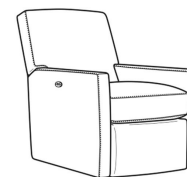

Malcolm / 1775-05CHSWPR
 Sw Power Recliner Chnl Bk (30W)
 Outside: 30W x 41.5D x 38.5H
 Inside: 22.5W x 22D

Malcolm / 1775-05MR
 Manual Recliner (30W)
 Outside: 30W x 41.5D x 38.5H
 Inside: 22.5W x 22D

Malcolm / 1775-05PR
 Power Recliner (30W)
 Outside: 30W x 41.5D x 38.5H
 Inside: 22.5W x 22D

Malcolm / 1775-05SW
 Swivel Chair (30.5W)
 Outside: 30.5W x 39D x 36.5H
 Inside: 22W x 22D

Malcolm / 1775-05SWCH
 Channel Back SW Chair (30.5W)
 Outside: 30.5W x 39D x 36.5H
 Inside: 22W x 22D

Malcolm / 1775-05SWMR
 Swivel Manual Recliner (30W)
 Outside: 30W x 41.5D x 38.5H
 Inside: 22.5W x 22D

Malcolm / 1775-05SWPR
 Swivel Power Recliner (30W)
 Outside: 30W x 41.5D x 38.5H
 Inside: 22.5W x 22D

Malcolm / 1775-05SC
 Slipcovered Chair (30.5W)
 Outside: 30.5W x 39D x 36.5H
 Inside: 22W x 22D

Malcolm / 1775-05SWSC
 Slipcovered Swivel Chair (30.5W)
 Outside: 30.5W x 39D x 36.5H
 Inside: 22W x 22D

Malcolm / L1775-05
 Leather Chair (30.5W)
 Outside: 30.5W x 39D x 36.5H
 Inside: 22W x 22D