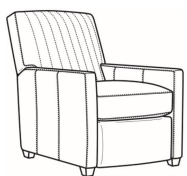

Malcolm / 1775-05
Chair (30.5W)
Outside: 30.5W x 39D x 36.5H
Inside: 22W x 22D

Malcolm / 1775-05CH
Channel Back Chair (30.5W)
Outside: 30.5W x 39D x 36.5H
Inside: 22W x 22D

Malcolm / 1775-05CHMR
Manual Recliner Chnl Bk (30W)
Outside: 30W x 41.5D x 38.5H
Inside: 22.5W x 22D

Malcolm / 1775-05PR
 Power Recliner (30W)
 Outside: 30W x 41.5D x 38.5H
 Inside: 22.5W x 22D

Malcolm / 1775-05SW
 Swivel Chair (30.5W)
 Outside: 30.5W x 39D x 36.5H
 Inside: 22W x 22D

Malcolm / 1775-05SWCH
 Channel Back SW Chair (30.5W)
 Outside: 30.5W x 39D x 36.5H
 Inside: 22W x 22D

Malcolm / 1775-05SWMR
 Swivel Manual Recliner (30W)
 Outside: 30W x 41.5D x 38.5H
 Inside: 22.5W x 22D

Malcolm / 1775-05SWPR
 Swivel Power Recliner (30W)
 Outside: 30W x 41.5D x 38.5H
 Inside: 22.5W x 22D

Malcolm / 1775-05SC
 Slipcovered Chair (30.5W)
 Outside: 30.5W x 39D x 36.5H
 Inside: 22W x 22D

Malcolm / 1775-05SWSC
 Slipcovered Swivel Chair (30.5W)
 Outside: 30.5W x 39D x 36.5H
 Inside: 22W x 22D

Malcolm / L1775-05
 Leather Chair (30.5W)
 Outside: 30.5W x 39D x 36.5H
 Inside: 22W x 22D