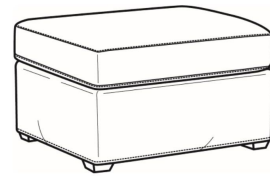

CR LAINE®

STYLE • COMFORT • COLOR

Malcolm / L1775-05CH

DESCRIPTION:	Channel Back Chair (30.5W)
OUTSIDE:	30.5"W x 39"D x 36.5"H
INSIDE:	22"W x 22"D
SEAT:	19"H
ARM:	24"H
COM:	Plain: 90 sq ft
WEIGHT:	55 lbs

Also available:

Malcolm / L1775-07
Leather Ottoman (27W X 22D)
Outside: 27W x 22D x 17H
Inside: 0W x 0D

Malcolm / 1775-07
Ottoman (27W X 22D)
Outside: 27W x 22D x 17H
Inside: 0W x 0D

Malcolm / 1775-07SC
Slipcovered Ottoman (27W X 22D)
Outside: 27W x 22D x 17H
Inside: 0W x 0D

Malcolm / 1775-05
Chair (30.5W)
Outside: 30.5W x 39D x 36.5H
Inside: 22W x 22D

Malcolm / 1775-05CH
Channel Back Chair (30.5W)
Outside: 30.5W x 39D x 36.5H
Inside: 22W x 22D

Malcolm / 1775-05CHMR
Manual Recliner Chnl Bk (30W)
Outside: 30W x 41.5D x 38.5H
Inside: 22.5W x 22D