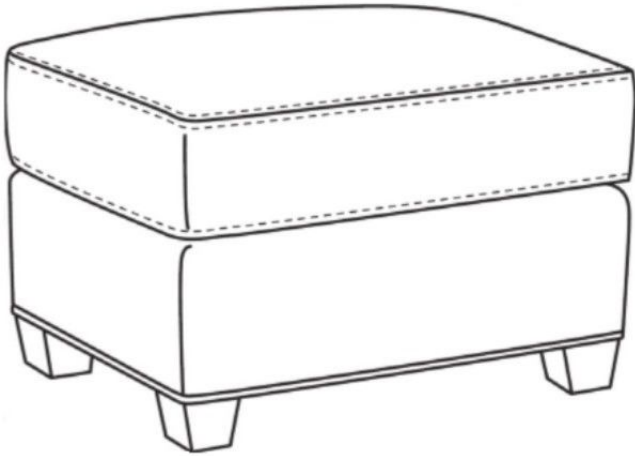

# CR L AINE®

STYLE • COMFORT • COLOR

## Heath / L1727

DESCRIPTION: Ottoman (27W X 22D)  
OUTSIDE: 27"W x 22"D x 17"H  
COM: Plain: 39 sq ft  
WEIGHT: 28 lbs

### Standard Features:

Saddle-Stitched

May be shown with optional features

Standard Seat Cushion: **HEATH**  
Hallmark Seat

---