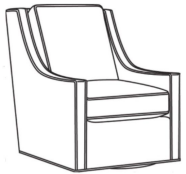

Harper / 1726-05MR
Manual Recliner (30.5W)
Outside: 30.5W x 41D x 40H
Inside: 22W x 20D

Harper / 1726-05PR
Power Recliner (30.5W)
Outside: 30.5W x 41D x 40H
Inside: 22W x 20D

Harper / 1726-LP
Chair (30W)
Outside: 30W x 39D x 40H
Inside: 22W x 21.5D

Harper / 1726-SG
Swivel Glider (30W)
Outside: 30W x 39D x 40H
Inside: 22W x 21.5D

Harper / 1726-SGLP
Swivel Glider (30W)
Outside: 30W x 39D x 40H
Inside: 22W x 21.5D

Harper / 1726-SW
Swivel Chair (30W)
Outside: 30W x 39D x 40H
Inside: 22W x 21.5D

Harper / 1726-SWLP
Swivel Chair (30W)
Outside: 30W x 39D x 40H
Inside: 22W x 21.5D

Harper / L1726
Leather Chair (30W)
Outside: 30W x 39D x 40H
Inside: 22W x 21.5D

Harper / L1726-05MR
Leather Manual Recliner (30.5W)
Outside: 30.5W x 41D x 40H
Inside: 22W x 20D

Harper / L1726-05PR
Leather Power Recliner (30.5W)
Outside: 30.5W x 41D x 40H
Inside: 22W x 20D

Harper / L1726-LP
Leather Chair (30W)
Outside: 30W x 39D x 40H
Inside: 22W x 21.5D

Harper / L1726-SG
Leather Swivel Glider (30W)
Outside: 30W x 39D x 40H
Inside: 22W x 21.5D