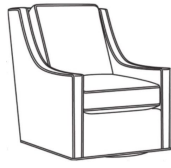

Harper / L1728
Leather Ottoman (27W X 22D)
Outside: 27W x 22D x 17H
Inside: 0W x 0D

Harper / 1728
Ottoman (27W X 22D)
Outside: 27W x 22D x 17H
Inside: 0W x 0D

Harper / 1726
Chair (30W)
Outside: 30W x 39D x 40H
Inside: 22W x 21.5D

Harper / 1726-05MR
Manual Recliner (30.5W)
Outside: 30.5W x 41D x 40H
Inside: 22W x 20D

Harper / 1726-05PR
Power Recliner (30.5W)
Outside: 30.5W x 41D x 40H
Inside: 22W x 20D

Harper / 1726-LP
Chair (30W)
Outside: 30W x 39D x 40H
Inside: 22W x 21.5D

Harper / 1726-SG
Swivel Glider (30W)
Outside: 30W x 39D x 40H
Inside: 22W x 21.5D

Harper / 1726-SGLP
Swivel Glider (30W)
Outside: 30W x 39D x 40H
Inside: 22W x 21.5D

Harper / 1726-SW
Swivel Chair (30W)
Outside: 30W x 39D x 40H
Inside: 22W x 21.5D

Harper / 1726-SWLP
Swivel Chair (30W)
Outside: 30W x 39D x 40H
Inside: 22W x 21.5D

Harper / L1726
Leather Chair (30W)
Outside: 30W x 39D x 40H
Inside: 22W x 21.5D

Harper / L1726-05MR
Leather Manual Recliner (30.5W)
Outside: 30.5W x 41D x 40H
Inside: 22W x 20D