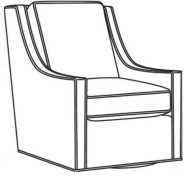

CR LAINE®

STYLE • COMFORT • COLOR

Harper / L1726-SW

DESCRIPTION:	Swivel Chair (30W)
OUTSIDE:	30"W x 39"D x 40"H
INSIDE:	22"W x 21.5"D
SEAT:	20"H
ARM:	25"H
BACK RAIL:	36"H
COM:	Plain: 128 sq ft
WEIGHT:	75 lbs

L = available in leather

Standard Features:

- Semi-Attached Box Border Back
- May be shown with optional features

HARPER

Standard Seat Cushion:	Hallmark Seat
Standard Back Pillow:	Fiber Back

Also available:

Harper / L1728
Leather Ottoman (27W X 22D)
Outside: 27W x 22D x 17H
Inside: 0W x 0D

Harper / 1728
Ottoman (27W X 22D)
Outside: 27W x 22D x 17H
Inside: 0W x 0D

Harper / 1726
Chair (30W)
Outside: 30W x 39D x 40H
Inside: 22W x 21.5D

Harper / 1726-05MR
Manual Recliner (30.5W)
Outside: 30.5W x 41D x 40H
Inside: 22W x 20D

Harper / 1726-05PR
Power Recliner (30.5W)
Outside: 30.5W x 41D x 40H
Inside: 22W x 20D

Harper / 1726-LP
Chair (30W)
Outside: 30W x 39D x 40H
Inside: 22W x 21.5D