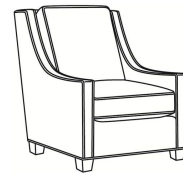

CR LAINE®

STYLE • COMFORT • COLOR

Harper / L1726-SW

DESCRIPTION:	Swivel Chair (30W)
OUTSIDE:	30"W x 39"D x 40"H
INSIDE:	22"W x 21.5"D
SEAT:	20"H
ARM:	25"H
BACK RAIL:	36"H
COM:	Plain: 128 sq ft
WEIGHT:	75 lbs

L = available in leather

Standard Features:

- Semi-Attached Box Border Back
- May be shown with optional features

HARPER

Standard Seat Cushion:	Hallmark Seat
Standard Back Pillow:	Fiber Back

Also available:

Harper / L1728
Leather Ottoman (27W X 22D)
Outside: 27W x 22D x 17H
Inside: 0W x 0D

Harper / 1728
Ottoman (27W X 22D)
Outside: 27W x 22D x 17H
Inside: 0W x 0D

Harper / 1726
Chair (30W)
Outside: 30W x 39D x 40H
Inside: 22W x 21.5D

Harper / 1726-05MR
Manual Recliner (30.5W)
Outside: 30.5W x 41D x 40H
Inside: 22W x 20D

Harper / 1726-05PR
Power Recliner (30.5W)
Outside: 30.5W x 41D x 40H
Inside: 22W x 20D

Harper / 1726-LP
Chair (30W)
Outside: 30W x 39D x 40H
Inside: 22W x 21.5D