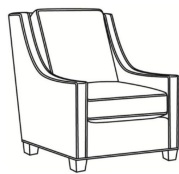

CR LAINE®

STYLE • COMFORT • COLOR

Harper / L1726-SGLP

DESCRIPTION:	Swivel Glider (30W)
OUTSIDE:	30"W x 39"D x 40"H
INSIDE:	22"W x 21.5"D
SEAT:	20"H
ARM:	25"H
BACK RAIL:	36"H
COM:	Plain: 132 sq ft
WEIGHT:	75 lbs

Harper / 1728
Ottoman (27W X 22D)
Outside: 27W x 22D x 17H
Inside: 0W x 0D

Harper / 1726
Chair (30W)
Outside: 30W x 39D x 40H
Inside: 22W x 21.5D

Harper / 1726-05MR
Manual Recliner (30.5W)
Outside: 30.5W x 41D x 40H
Inside: 22W x 20D

Harper / 1726-05PR
Power Recliner (30.5W)
Outside: 30.5W x 41D x 40H
Inside: 22W x 20D

Harper / 1726-LP
Chair (30W)
Outside: 30W x 39D x 40H
Inside: 22W x 21.5D

Harper / 1726-SG
Swivel Glider (30W)
Outside: 30W x 39D x 40H
Inside: 22W x 21.5D

Harper / 1726-SGLP
Swivel Glider (30W)
Outside: 30W x 39D x 40H
Inside: 22W x 21.5D

Harper / 1726-SW
Swivel Chair (30W)
Outside: 30W x 39D x 40H
Inside: 22W x 21.5D

Harper / 1726-SWLP
Swivel Chair (30W)
Outside: 30W x 39D x 40H
Inside: 22W x 21.5D