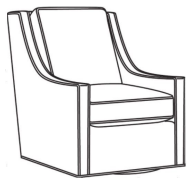

CR LAINE®

STYLE • COMFORT • COLOR

Harper / L1726-SGLP

DESCRIPTION:	Swivel Glider (30W)
OUTSIDE:	30"W x 39"D x 40"H
INSIDE:	22"W x 21.5"D
SEAT:	20"H
ARM:	25"H
BACK RAIL:	36"H
COM:	Plain: 132 sq ft
WEIGHT:	75 lbs

L = available in leather

Standard Features:

Loose Pillow Box Border Back

May be shown with optional features

HARPER

Standard Seat Cushion: Hallmark Seat
Standard Back Pillow: Fiber Back

Also available:

Harper / L1728
Leather Ottoman (27W X 22D)
Outside: 27W x 22D x 17H
Inside: 0W x 0D

Harper / 1728
Ottoman (27W X 22D)
Outside: 27W x 22D x 17H
Inside: 0W x 0D

Harper / 1726
Chair (30W)
Outside: 30W x 39D x 40H
Inside: 22W x 21.5D

Harper / 1726-05MR
Manual Recliner (30.5W)
Outside: 30.5W x 41D x 40H
Inside: 22W x 20D

Harper / 1726-05PR
Power Recliner (30.5W)
Outside: 30.5W x 41D x 40H
Inside: 22W x 20D

Harper / 1726-LP
Chair (30W)
Outside: 30W x 39D x 40H
Inside: 22W x 21.5D

Harper / 1726-SG
Swivel Glider (30W)
Outside: 30W x 39D x 40H
Inside: 22W x 21.5D