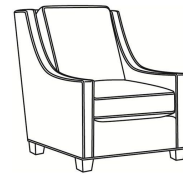

CR LAINE®

STYLE • COMFORT • COLOR

Harper / L1726-SGLP

DESCRIPTION:	Swivel Glider (30W)
OUTSIDE:	30"W x 39"D x 40"H
INSIDE:	22"W x 21.5"D
SEAT:	20"H
ARM:	25"H
BACK RAIL:	36"H
COM:	Plain: 132 sq ft
WEIGHT:	75 lbs

L = available in leather

Standard Features:

Loose Pillow Box Border Back

May be shown with optional features

HARPER

Standard Seat Cushion: Hallmark Seat
Standard Back Pillow: Fiber Back

Also available:

Harper / L1728
Leather Ottoman (27W X 22D)
Outside: 27W x 22D x 17H
Inside: 0W x 0D

Harper / 1728
Ottoman (27W X 22D)
Outside: 27W x 22D x 17H
Inside: 0W x 0D

Harper / 1726
Chair (30W)
Outside: 30W x 39D x 40H
Inside: 22W x 21.5D

Harper / 1726-05MR
Manual Recliner (30.5W)
Outside: 30.5W x 41D x 40H
Inside: 22W x 20D

Harper / 1726-05PR
Power Recliner (30.5W)
Outside: 30.5W x 41D x 40H
Inside: 22W x 20D

Harper / 1726-LP
Chair (30W)
Outside: 30W x 39D x 40H
Inside: 22W x 21.5D

Harper / 1726-SG
Swivel Glider (30W)
Outside: 30W x 39D x 40H
Inside: 22W x 21.5D