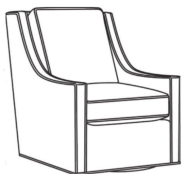

Harper / 1726-LP
 Chair (30W)
 Outside: 30W x 39D x 40H
 Inside: 22W x 21.5D

Harper / 1726-SG
 Swivel Glider (30W)
 Outside: 30W x 39D x 40H
 Inside: 22W x 21.5D

Harper / 1726-SGLP
 Swivel Glider (30W)
 Outside: 30W x 39D x 40H
 Inside: 22W x 21.5D

Harper / 1726-SW
 Swivel Chair (30W)
 Outside: 30W x 39D x 40H
 Inside: 22W x 21.5D

Harper / 1726-SWLP
 Swivel Chair (30W)
 Outside: 30W x 39D x 40H
 Inside: 22W x 21.5D

Harper / L1726
 Leather Chair (30W)
 Outside: 30W x 39D x 40H
 Inside: 22W x 21.5D

Harper / L1726-05MR
 Leather Manual Recliner (30.5W)
 Outside: 30.5W x 41D x 40H
 Inside: 22W x 20D

Harper / L1726-05PR
 Leather Power Recliner (30.5W)
 Outside: 30.5W x 41D x 40H
 Inside: 22W x 20D

Harper / L1726-05SWMR
 Leather Swivel Manual Recliner (30.5W)
 Outside: 30.5W x 41D x 40H
 Inside: 22W x 20D

Harper / L1726-05SWPR
 Leather Swivel Power Recliner (30.5W)
 Outside: 30.5W x 41D x 40H
 Inside: 22W x 20D

Harper / L1726-SG
 Leather Swivel Glider (30W)
 Outside: 30W x 39D x 40H
 Inside: 22W x 21.5D