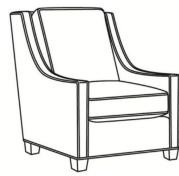

Harper / 1726-05SWPR  
 Swivel Power Recliner (30.5W)  
 Outside: 30.5W x 41D x 40H  
 Inside: 22W x 20D

Harper / 1726-LP  
 Chair (30W)  
 Outside: 30W x 39D x 40H  
 Inside: 22W x 21.5D

Harper / 1726-SG  
 Swivel Glider (30W)  
 Outside: 30W x 39D x 40H  
 Inside: 22W x 21.5D

Harper / 1726-SGLP  
 Swivel Glider (30W)  
 Outside: 30W x 39D x 40H  
 Inside: 22W x 21.5D

Harper / 1726-SW  
 Swivel Chair (30W)  
 Outside: 30W x 39D x 40H  
 Inside: 22W x 21.5D

Harper / 1726-SWLP  
 Swivel Chair (30W)  
 Outside: 30W x 39D x 40H  
 Inside: 22W x 21.5D

Harper / L1726-05MR  
 Leather Manual Recliner (30.5W)  
 Outside: 30.5W x 41D x 40H  
 Inside: 22W x 20D

Harper / L1726-05PR  
 Leather Power Recliner (30.5W)  
 Outside: 30.5W x 41D x 40H  
 Inside: 22W x 20D

Harper / L1726-05SWMR  
 Leather Swivel Manual Recliner (30.5W)  
 Outside: 30.5W x 41D x 40H  
 Inside: 22W x 20D

Harper / L1726-05SWPR  
 Leather Swivel Power Recliner (30.5W)  
 Outside: 30.5W x 41D x 40H  
 Inside: 22W x 20D