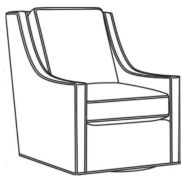

Harper / 1726-05SWPR  
 Swivel Power Recliner (30.5W)  
 Outside: 30.5W x 41D x 40H  
 Inside: 22W x 20D

Harper / 1726-LP  
 Chair (30W)  
 Outside: 30W x 39D x 40H  
 Inside: 22W x 21.5D

Harper / 1726-SG  
 Swivel Glider (30W)  
 Outside: 30W x 39D x 40H  
 Inside: 22W x 21.5D

Harper / 1726-SGLP  
 Swivel Glider (30W)  
 Outside: 30W x 39D x 40H  
 Inside: 22W x 21.5D

Harper / 1726-SW  
 Swivel Chair (30W)  
 Outside: 30W x 39D x 40H  
 Inside: 22W x 21.5D

Harper / 1726-SWLP  
 Swivel Chair (30W)  
 Outside: 30W x 39D x 40H  
 Inside: 22W x 21.5D

Harper / L1726-05SWMR  
 Leather Swivel Manual Recliner (30.5W)  
 Outside: 30.5W x 41D x 40H  
 Inside: 22W x 20D

Harper / L1726-05SWPR  
 Leather Swivel Power Recliner (30.5W)  
 Outside: 30.5W x 41D x 40H  
 Inside: 22W x 20D

Harper / L1726-LP  
 Leather Chair (30W)  
 Outside: 30W x 39D x 40H  
 Inside: 22W x 21.5D

Harper / L1726-SG  
 Leather Swivel Glider (30W)  
 Outside: 30W x 39D x 40H  
 Inside: 22W x 21.5D

Harper / L1726-SGLP  
 Leather Swivel Glider (30W)  
 Outside: 30W x 39D x 40H  
 Inside: 22W x 21.5D