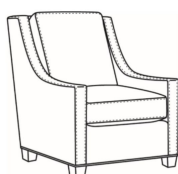

Heath / 1725  
Chair (30W)  
Outside: 30W x 39D x 40H  
Inside: 22W x 21.5D

Heath / 1725-05MR  
Manual Recliner (30.5W)  
Outside: 30.5W x 41D x 40H  
Inside: 22W x 20D

Heath / 1725-05PR  
Power Recliner (30.5W)  
Outside: 30.5W x 41D x 40H  
Inside: 22W x 20D

Heath / 1725-05SWMR  
Swivel Manual Recliner (30.5W)  
Outside: 30.5W x 41D x 40H  
Inside: 22W x 20D

Heath / 1725-05SWPR  
 Swivel Power Recliner (30.5W)  
 Outside: 30.5W x 41D x 40H  
 Inside: 22W x 20D

Heath / 1725-LP  
 Chair (30W)  
 Outside: 30W x 39D x 40H  
 Inside: 22W x 21.5D

Heath / 1725-SG  
 Swivel Glider (30W)  
 Outside: 30W x 39D x 40H  
 Inside: 22W x 21.5D

Heath / 1725-SGLP  
 Swivel Glider (30W)  
 Outside: 30W x 39D x 40H  
 Inside: 22W x 21.5D

Heath / 1725-SW  
 Swivel Chair (30W)  
 Outside: 30W x 39D x 40H  
 Inside: 22W x 21.5D

Heath / 1725-SWLP  
 Swivel Chair (30W)  
 Outside: 30W x 39D x 40H  
 Inside: 22W x 21.5D

Heath / L1725  
 Leather Chair (30W)  
 Outside: 30W x 39D x 40H  
 Inside: 22W x 21.5D