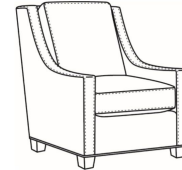

## Heath / L1725-SWLP

DESCRIPTION:	Swivel Chair (30W)
OUTSIDE:	30"W x 39"D x 40"H
INSIDE:	22"W x 21.5"D
SEAT:	20"H
ARM:	25"H
BACK RAIL:	36"H
COM:	Plain: 116 sq ft
WEIGHT:	75 lbs

**L** = available in leather

## HEATH

Standard Seat Cushion:

Hallmark Seat

Standard Back Pillow:

Fiber Back

Also available:

Heath / L1727  
Leather Ottoman (27W X 22D)  
Outside: 27W x 22D x 17H  
Inside: 0W x 0D

Heath / 1727  
Ottoman (27W X 22D)  
Outside: 27W x 22D x 17H  
Inside: 0W x 0D

Heath / 1725  
Chair (30W)  
Outside: 30W x 39D x 40H  
Inside: 22W x 21.5D

Heath / 1725-05MR  
Manual Recliner (30.5W)  
Outside: 30.5W x 41D x 40H  
Inside: 22W x 20D

Heath / 1725-05PR  
Power Recliner (30.5W)  
Outside: 30.5W x 41D x 40H  
Inside: 22W x 20D

Heath / 1725-05SWMR  
Swivel Manual Recliner (30.5W)  
Outside: 30.5W x 41D x 40H  
Inside: 22W x 20D

Heath / 1725-05SWPR  
 Swivel Power Recliner (30.5W)  
 Outside: 30.5W x 41D x 40H  
 Inside: 22W x 20D