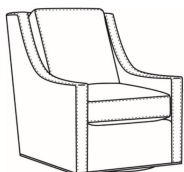

Heath / 1725  
Chair (30W)  
Outside: 30W x 39D x 40H  
Inside: 22W x 21.5D

Heath / 1725-05MR  
Manual Recliner (30.5W)  
Outside: 30.5W x 41D x 40H  
Inside: 22W x 20D

Heath / 1725-05PR  
Power Recliner (30.5W)  
Outside: 30.5W x 41D x 40H  
Inside: 22W x 20D

Heath / 1725-05SWMR  
Swivel Manual Recliner (30.5W)  
Outside: 30.5W x 41D x 40H  
Inside: 22W x 20D

Heath / 1725-05SWPR  
 Swivel Power Recliner (30.5W)  
 Outside: 30.5W x 41D x 40H  
 Inside: 22W x 20D

Heath / 1725-LP  
 Chair (30W)  
 Outside: 30W x 39D x 40H  
 Inside: 22W x 21.5D

Heath / 1725-SG  
 Swivel Glider (30W)  
 Outside: 30W x 39D x 40H  
 Inside: 22W x 21.5D

Heath / 1725-SGLP  
 Swivel Glider (30W)  
 Outside: 30W x 39D x 40H  
 Inside: 22W x 21.5D

Heath / 1725-SW  
 Swivel Chair (30W)  
 Outside: 30W x 39D x 40H  
 Inside: 22W x 21.5D

Heath / 1725-SWLP  
 Swivel Chair (30W)  
 Outside: 30W x 39D x 40H  
 Inside: 22W x 21.5D

Heath / L1725  
 Leather Chair (30W)  
 Outside: 30W x 39D x 40H  
 Inside: 22W x 21.5D