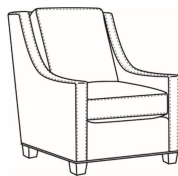

## HEATH

Standard Seat Cushion:

Hallmark Seat

Standard Back Pillow:

Fiber Back

Also available:

Heath / L1727  
Leather Ottoman (27W X 22D)  
Outside: 27W x 22D x 17H  
Inside: 0W x 0D

Heath / 1727  
Ottoman (27W X 22D)  
Outside: 27W x 22D x 17H  
Inside: 0W x 0D

Heath / 1725  
Chair (30W)  
Outside: 30W x 39D x 40H  
Inside: 22W x 21.5D

Heath / 1725-05MR  
Manual Recliner (30.5W)  
Outside: 30.5W x 41D x 40H  
Inside: 22W x 20D

Heath / 1725-05PR  
Power Recliner (30.5W)  
Outside: 30.5W x 41D x 40H  
Inside: 22W x 20D

Heath / 1725-05SWMR  
Swivel Manual Recliner (30.5W)  
Outside: 30.5W x 41D x 40H  
Inside: 22W x 20D

Heath / 1725-05SWPR  
 Swivel Power Recliner (30.5W)  
 Outside: 30.5W x 41D x 40H  
 Inside: 22W x 20D

Heath / 1725-LP  
 Chair (30W)  
 Outside: 30W x 39D x 40H  
 Inside: 22W x 21.5D

Heath / 1725-SG  
 Swivel Glider (30W)  
 Outside: 30W x 39D x 40H  
 Inside: 22W x 21.5D

Heath / 1725-SGLP  
 Swivel Glider (30W)  
 Outside: 30W x 39D x 40H  
 Inside: 22W x 21.5D