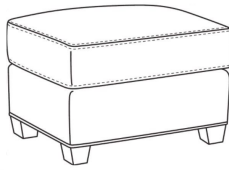

## Heath / L1725-SWLP

DESCRIPTION:	Swivel Chair (30W)
OUTSIDE:	30"W x 39"D x 40"H
INSIDE:	22"W x 21.5"D
SEAT:	20"H
ARM:	25"H
BACK RAIL:	36"H
COM:	Plain: 116 sq ft
WEIGHT:	75 lbs

**L** = available in leather

### Standard Features:

Loose Pillow Box Border Back

Saddle-Stitched

May be shown with optional features

## HEATH

Standard Seat Cushion:

Hallmark Seat

Standard Back Pillow:

Fiber Back

Also available:

Heath / L1727  
Leather Ottoman (27W X 22D)  
Outside: 27W x 22D x 17H  
Inside: 0W x 0D

Heath / 1727  
Ottoman (27W X 22D)  
Outside: 27W x 22D x 17H  
Inside: 0W x 0D

Heath / 1725  
Chair (30W)  
Outside: 30W x 39D x 40H  
Inside: 22W x 21.5D

Heath / 1725-05MR  
Manual Recliner (30.5W)  
Outside: 30.5W x 41D x 40H  
Inside: 22W x 20D

Heath / 1725-05PR  
Power Recliner (30.5W)  
Outside: 30.5W x 41D x 40H  
Inside: 22W x 20D