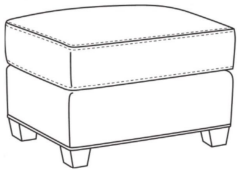

## Heath / L1725-SWLP

DESCRIPTION:	Swivel Chair (30W)
OUTSIDE:	30"W x 39"D x 40"H
INSIDE:	22"W x 21.5"D
SEAT:	20"H
ARM:	25"H
BACK RAIL:	36"H
COM:	Plain: 116 sq ft
WEIGHT:	75 lbs

**L** = available in leather

### Standard Features:

Loose Pillow Box Border Back

Saddle-Stitched

May be shown with optional features

## HEATH

Standard Seat Cushion:

Hallmark Seat

Standard Back Pillow:

Fiber Back

Also available:

Heath / L1727  
Leather Ottoman (27W X 22D)  
Outside: 27W x 22D x 17H  
Inside: 0W x 0D

Heath / 1727  
Ottoman (27W X 22D)  
Outside: 27W x 22D x 17H  
Inside: 0W x 0D

Heath / 1725  
Chair (30W)  
Outside: 30W x 39D x 40H  
Inside: 22W x 21.5D

Heath / 1725-05MR  
Manual Recliner (30.5W)  
Outside: 30.5W x 41D x 40H  
Inside: 22W x 20D

Heath / 1725-05PR  
Power Recliner (30.5W)  
Outside: 30.5W x 41D x 40H  
Inside: 22W x 20D