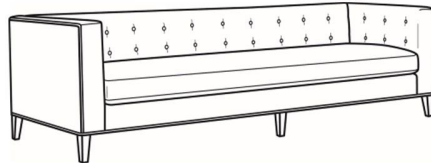

CR LAINE®

STYLE • COMFORT • COLOR

Fletcher / L1550-01B

DESCRIPTION:	Sofa (100W)
OUTSIDE:	100"W x 35.5"D x 30"H
INSIDE:	87"W x 24"D
SEAT:	19.5"H
ARM:	30"H
BACK RAIL:	30"H
COM:	Plain: 191 sq ft
WEIGHT:	190 lbs

L = available in leather

Standard Features:

Tight back with Button Detail

Weltless

May be shown with optional features

FLETCHER

Standard Seat Cushion: Hallmark Seat

Also available:

Fletcher / 1550-00B
Sofa (82W)
Outside: 82W x 35.5D x 30H
Inside: 69W x 24D

Fletcher / 1550-01B
Sofa (100W)
Outside: 100W x 35.5D x 30H
Inside: 87W x 24D

Fletcher / L1550-00B
Leather Sofa (82W)
Outside: 82W x 35.5D x 30H
Inside: 69W x 24D