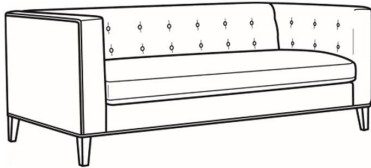

CR LAINE®

STYLE • COMFORT • COLOR

Fletcher / L1550-01B

DESCRIPTION:	Sofa (100W)
OUTSIDE:	100"W x 35.5"D x 30"H
INSIDE:	87"W x 24"D
SEAT:	19.5"H
ARM:	30"H
BACK RAIL:	30"H
COM:	Plain: 191 sq ft
WEIGHT:	190 lbs

L = available in leather

Standard Features:

Tight back with Button Detail

Weltless

May be shown with optional features

FLETCHER

Standard Seat Cushion: Hallmark Seat

Also available:

Fletcher / 1550-00B
Sofa (82W)
Outside: 82W x 35.5D x 30H
Inside: 69W x 24D

Fletcher / 1550-01B
Sofa (100W)
Outside: 100W x 35.5D x 30H
Inside: 87W x 24D

Fletcher / L1550-00B
Leather Sofa (82W)
Outside: 82W x 35.5D x 30H
Inside: 69W x 24D