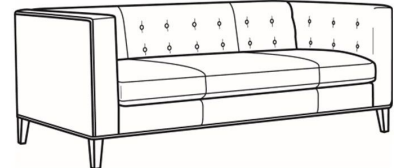

CR LAINE®

STYLE • COMFORT • COLOR

Fletcher / L1550-01B

DESCRIPTION:	Sofa (100W)
OUTSIDE:	100"W x 35.5"D x 30"H
INSIDE:	87"W x 24"D
SEAT:	19.5"H
ARM:	30"H
BACK RAIL:	30"H
COM:	Plain: 191 sq ft
WEIGHT:	190 lbs

L = available in leather

Standard Features:

Tight back with Button Detail

Weltless

May be shown with optional features

FLETCHER

Standard Seat Cushion: Hallmark Seat

Also available:

Fletcher / 1550-00B
Sofa (82W)
Outside: 82W x 35.5D x 30H
Inside: 69W x 24D

Fletcher / 1550-01B
Sofa (100W)
Outside: 100W x 35.5D x 30H
Inside: 87W x 24D

Fletcher / L1550-00B
Leather Sofa (82W)
Outside: 82W x 35.5D x 30H
Inside: 69W x 24D