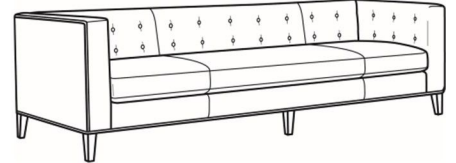

CR LAINE®

STYLE • COMFORT • COLOR

Fletcher / L1550-00B

DESCRIPTION:	Sofa (82W)
OUTSIDE:	82"W x 35.5"D x 30"H
INSIDE:	69"W x 24"D
SEAT:	19.5"H
ARM:	30"H
BACK RAIL:	30"H
COM:	Plain: 166 sq ft
WEIGHT:	170 lbs

L = available in leather

Standard Features:

Tight back with Button Detail

Weltless

May be shown with optional features

FLETCHER

Standard Seat Cushion: Hallmark Seat

Also available:

Fletcher / 1550-00B
Sofa (82W)
Outside: 82W x 35.5D x 30H
Inside: 69W x 24D

Fletcher / 1550-01B
Sofa (100W)
Outside: 100W x 35.5D x 30H
Inside: 69W x 24D

Fletcher / L1550-01B
Leather Sofa (100W)
Outside: 100W x 35.5D x 30H
Inside: 87W x 24D