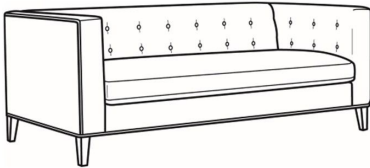

CR LAINE®

STYLE • COMFORT • COLOR

Fletcher / L1550-00B

DESCRIPTION:	Sofa (82W)
OUTSIDE:	82"W x 35.5"D x 30"H
INSIDE:	69"W x 24"D
SEAT:	19.5"H
ARM:	30"H
BACK RAIL:	30"H
COM:	Plain: 166 sq ft
WEIGHT:	170 lbs

L = available in leather

Standard Features:

Tight back with Button Detail

Weltless

May be shown with optional features

FLETCHER

Standard Seat Cushion: Hallmark Seat

Also available:

Fletcher / 1550-00B
Sofa (82W)
Outside: 82W x 35.5D x 30H
Inside: 69W x 24D

Fletcher / 1550-01B
Sofa (100W)
Outside: 100W x 35.5D x 30H
Inside: 69W x 24D

Fletcher / L1550-01B
Leather Sofa (100W)
Outside: 100W x 35.5D x 30H
Inside: 87W x 24D