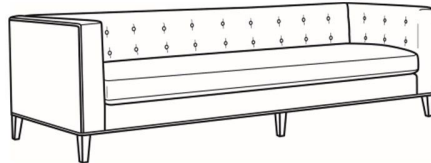

CR LAINE®

STYLE • COMFORT • COLOR

Fletcher / L1550-00B

DESCRIPTION:	Sofa (82W)
OUTSIDE:	82"W x 35.5"D x 30"H
INSIDE:	69"W x 24"D
SEAT:	19.5"H
ARM:	30"H
BACK RAIL:	30"H
COM:	Plain: 166 sq ft
WEIGHT:	170 lbs

L = available in leather

Standard Features:

Tight back with Button Detail

Weltless

May be shown with optional features

FLETCHER

Standard Seat Cushion: Hallmark Seat

Also available:

Fletcher / 1550-00B
Sofa (82W)
Outside: 82W x 35.5D x 30H
Inside: 69W x 24D

Fletcher / 1550-01B
Sofa (100W)
Outside: 100W x 35.5D x 30H
Inside: 69W x 24D

Fletcher / L1550-01B
Leather Sofa (100W)
Outside: 100W x 35.5D x 30H
Inside: 87W x 24D