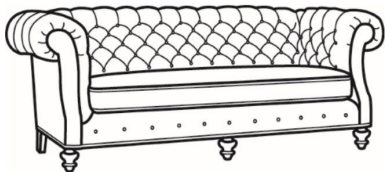

Chichester / L1122

DESCRIPTION:	Apt Sofa (79W)
OUTSIDE:	79"W x 40"D x 34.5"H
INSIDE:	54.5"W x 22"D
SEAT:	20.5"H
ARM:	34.5"H
BACK RAIL:	34.5"H
COM:	Plain: 229 sq ft
WEIGHT:	150 lbs

L = available in leather

Standard Features:

Tufted Back

Roll on arm continues around back

May be shown with optional features

CHICHESTER

Standard Seat Cushion: Mayfair Seat

Also available:

Chichester / 1120
Sofa (89.5W)
Outside: 89.5W x 40D x 34.5H
Inside: 65W x 22D

Chichester / 1121
Long Sofa (101.5W)
Outside: 101.5W x 40D x 34.5H
Inside: 77W x 22D

Chichester / 1122
Apt Sofa (79W)
Outside: 79W x 40D x 34.5H
Inside: 54.5W x 22D

Chichester / L1120
Leather Sofa (89.5W)
Outside: 89.5W x 40D x 34.5H
Inside: 65W x 22D