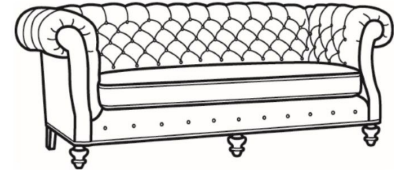

Chichester / L1122

DESCRIPTION:	Apt Sofa (79W)
OUTSIDE:	79"W x 40"D x 34.5"H
INSIDE:	54.5"W x 22"D
SEAT:	20.5"H
ARM:	34.5"H
BACK RAIL:	34.5"H
COM:	Plain: 229 sq ft
WEIGHT:	150 lbs

L = available in leather

Standard Features:

Tufted Back

Roll on arm continues around back

May be shown with optional features

CHICHESTER

Standard Seat Cushion: Mayfair Seat

Also available:

Chichester / 1120
Sofa (89.5W)
Outside: 89.5W x 40D x 34.5H
Inside: 65W x 22D

Chichester / 1121
Long Sofa (101.5W)
Outside: 101.5W x 40D x 34.5H
Inside: 77W x 22D

Chichester / 1122
Apt Sofa (79W)
Outside: 79W x 40D x 34.5H
Inside: 54.5W x 22D

Chichester / L1120
Leather Sofa (89.5W)
Outside: 89.5W x 40D x 34.5H
Inside: 65W x 22D