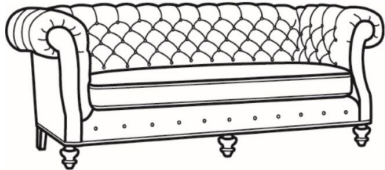

Chichester / L1122

DESCRIPTION:	Apt Sofa (79W)
OUTSIDE:	79"W x 40"D x 34.5"H
INSIDE:	54.5"W x 22"D
SEAT:	20.5"H
ARM:	34.5"H
BACK RAIL:	34.5"H
COM:	Plain: 229 sq ft
WEIGHT:	150 lbs

L = available in leather

Standard Features:

Tufted Back

Roll on arm continues around back

May be shown with optional features

CHICHESTER

Standard Seat Cushion: Mayfair Seat

Also available:

Chichester / 1120
Sofa (89.5W)
Outside: 89.5W x 40D x 34.5H
Inside: 65W x 22D

Chichester / 1121
Long Sofa (101.5W)
Outside: 101.5W x 40D x 34.5H
Inside: 77W x 22D

Chichester / 1122
Apt Sofa (79W)
Outside: 79W x 40D x 34.5H
Inside: 54.5W x 22D

Chichester / L1120
Leather Sofa (89.5W)
Outside: 89.5W x 40D x 34.5H
Inside: 65W x 22D