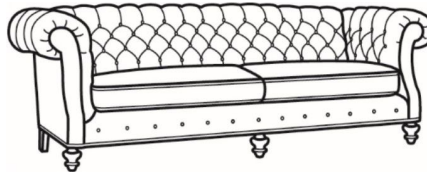

Chichester / L1122

DESCRIPTION:	Apt Sofa (79W)
OUTSIDE:	79"W x 40"D x 34.5"H
INSIDE:	54.5"W x 22"D
SEAT:	20.5"H
ARM:	34.5"H
BACK RAIL:	34.5"H
COM:	Plain: 229 sq ft
WEIGHT:	150 lbs

L = available in leather

Standard Features:

Tufted Back

Roll on arm continues around back

May be shown with optional features

CHICHESTER

Standard Seat Cushion: Mayfair Seat

Also available:

Chichester / 1120
Sofa (89.5W)
Outside: 89.5W x 40D x 34.5H
Inside: 65W x 22D

Chichester / 1121
Long Sofa (101.5W)
Outside: 101.5W x 40D x 34.5H
Inside: 77W x 22D

Chichester / 1122
Apt Sofa (79W)
Outside: 79W x 40D x 34.5H
Inside: 54.5W x 22D

Chichester / L1120
Leather Sofa (89.5W)
Outside: 89.5W x 40D x 34.5H
Inside: 65W x 22D