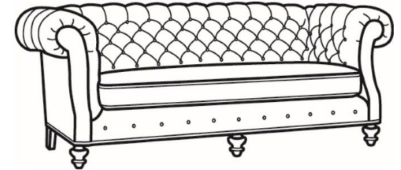

### Standard Features:

Tufted Back

Roll on arm continues around back

May be shown with optional features

## CHICHESTER

Standard Seat Cushion: Mayfair Seat

Also available:

Chichester / 1120  
Sofa (89.5W)  
Outside: 89.5W x 40D x 34.5H  
Inside: 65W x 22D

Chichester / 1121  
Long Sofa (101.5W)  
Outside: 101.5W x 40D x 34.5H  
Inside: 77W x 22D

Chichester / 1122  
Apt Sofa (79W)  
Outside: 79W x 40D x 34.5H  
Inside: 54.5W x 22D

Chichester / L1120  
Leather Sofa (89.5W)  
Outside: 89.5W x 40D x 34.5H  
Inside: 65W x 22D

Chichester / L1122  
Leather Apt Sofa (79W)  
Outside: 79W x 40D x 34.5H  
Inside: 54.5W x 22D