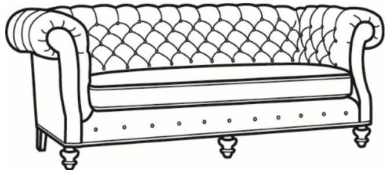

### Standard Features:

Tufted Back

Roll on arm continues around back

May be shown with optional features

## CHICHESTER

Standard Seat Cushion: Mayfair Seat

Also available:

Chichester / 1120  
Sofa (89.5W)  
Outside: 89.5W x 40D x 34.5H  
Inside: 65W x 22D

Chichester / 1121  
Long Sofa (101.5W)  
Outside: 101.5W x 40D x 34.5H  
Inside: 77W x 22D

Chichester / 1122  
Apt Sofa (79W)  
Outside: 79W x 40D x 34.5H  
Inside: 54.5W x 22D

Chichester / L1120  
Leather Sofa (89.5W)  
Outside: 89.5W x 40D x 34.5H  
Inside: 65W x 22D

Chichester / L1122  
Leather Apt Sofa (79W)  
Outside: 79W x 40D x 34.5H  
Inside: 54.5W x 22D