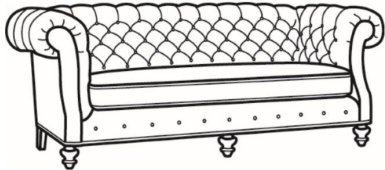

## Chichester / L1121

DESCRIPTION:	Long Sofa (101.5W)
OUTSIDE:	101.5"W x 40"D x 34.5"H
INSIDE:	77"W x 22"D
SEAT:	20.5"H
ARM:	34.5"H
BACK RAIL:	34.5"H
COM:	Plain: 270 sq ft
WEIGHT:	165 lbs

**L** = available in leather

### Standard Features:

Tufted Back

Roll on arm continues around back

May be shown with optional features

## CHICHESTER

Standard Seat Cushion: Mayfair Seat

Also available:

Chichester / 1120  
Sofa (89.5W)  
Outside: 89.5W x 40D x 34.5H  
Inside: 65W x 22D

Chichester / 1121  
Long Sofa (101.5W)  
Outside: 101.5W x 40D x 34.5H  
Inside: 77W x 22D