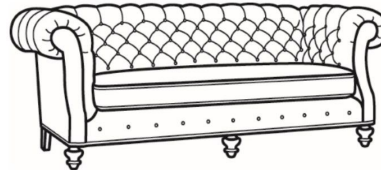

### Standard Features:

Tufted Back

Roll on arm continues around back

May be shown with optional features

## CHICHESTER

Standard Seat Cushion: Mayfair Seat

Also available:

Chichester / 1120  
Sofa (89.5W)  
Outside: 89.5W x 40D x 34.5H  
Inside: 65W x 22D

Chichester / 1121  
Long Sofa (101.5W)  
Outside: 101.5W x 40D x 34.5H  
Inside: 77W x 22D

Chichester / 1122  
Apt Sofa (79W)  
Outside: 79W x 40D x 34.5H  
Inside: 54.5W x 22D

Chichester / L1120  
Leather Sofa (89.5W)  
Outside: 89.5W x 40D x 34.5H  
Inside: 65W x 22D

Chichester / L1122  
Leather Apt Sofa (79W)  
Outside: 79W x 40D x 34.5H  
Inside: 54.5W x 22D