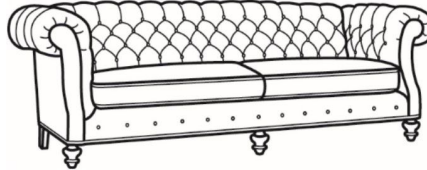

## Chichester / L1121

DESCRIPTION:	Long Sofa (101.5W)
OUTSIDE:	101.5"W x 40"D x 34.5"H
INSIDE:	77"W x 22"D
SEAT:	20.5"H
ARM:	34.5"H
BACK RAIL:	34.5"H
COM:	Plain: 270 sq ft
WEIGHT:	165 lbs

**L** = available in leather

### Standard Features:

Tufted Back

Roll on arm continues around back

May be shown with optional features

## CHICHESTER

Standard Seat Cushion: Mayfair Seat

Also available:

Chichester / 1120  
Sofa (89.5W)  
Outside: 89.5W x 40D x 34.5H  
Inside: 65W x 22D

Chichester / 1121  
Long Sofa (101.5W)  
Outside: 101.5W x 40D x 34.5H  
Inside: 77W x 22D