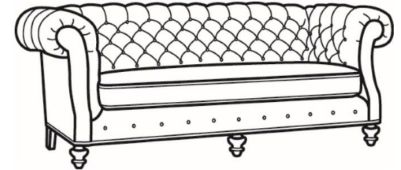

CR LAINE®

STYLE • COMFORT • COLOR

Chichester / L1120

DESCRIPTION:	Sofa (89.5W)
OUTSIDE:	89.5"W x 40"D x 34.5"H
INSIDE:	65"W x 22"D
SEAT:	20.5"H
ARM:	34.5"H
BACK RAIL:	34.5"H
COM:	Plain: 247 sq ft
WEIGHT:	160 lbs

L = available in leather

Standard Features:

Tufted Back

Roll on arm continues around back

May be shown with optional features

CHICHESTER

Standard Seat Cushion: Mayfair Seat

Also available:

Chichester / 1120
Sofa (89.5W)
Outside: 89.5W x 40D x 34.5H
Inside: 65W x 22D

Chichester / 1121
Long Sofa (101.5W)
Outside: 101.5W x 40D x 34.5H
Inside: 77W x 22D

Chichester / 1122
Apt Sofa (79W)
Outside: 79W x 40D x 34.5H
Inside: 54.5W x 22D