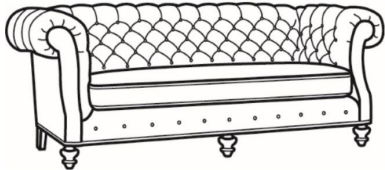

CR LAINE®

STYLE • COMFORT • COLOR

Chichester / L1120

DESCRIPTION:	Sofa (89.5W)
OUTSIDE:	89.5"W x 40"D x 34.5"H
INSIDE:	65"W x 22"D
SEAT:	20.5"H
ARM:	34.5"H
BACK RAIL:	34.5"H
COM:	Plain: 247 sq ft
WEIGHT:	160 lbs

L = available in leather

Standard Features:

Tufted Back

Roll on arm continues around back

May be shown with optional features

CHICHESTER

Standard Seat Cushion: Mayfair Seat

Also available:

Chichester / 1120
Sofa (89.5W)
Outside: 89.5W x 40D x 34.5H
Inside: 65W x 22D

Chichester / 1121
Long Sofa (101.5W)
Outside: 101.5W x 40D x 34.5H
Inside: 77W x 22D

Chichester / 1122
Apt Sofa (79W)
Outside: 79W x 40D x 34.5H
Inside: 54.5W x 22D