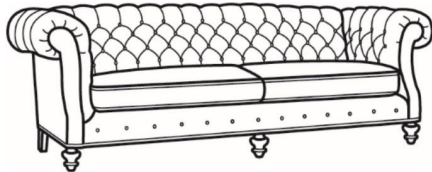

CR LAINE®

STYLE • COMFORT • COLOR

Chichester / L1120

DESCRIPTION:	Sofa (89.5W)
OUTSIDE:	89.5"W x 40"D x 34.5"H
INSIDE:	65"W x 22"D
SEAT:	20.5"H
ARM:	34.5"H
BACK RAIL:	34.5"H
COM:	Plain: 247 sq ft
WEIGHT:	160 lbs

L = available in leather

Standard Features:

Tufted Back

Roll on arm continues around back

May be shown with optional features

CHICHESTER

Standard Seat Cushion: Mayfair Seat

Also available:

Chichester / 1120
Sofa (89.5W)
Outside: 89.5W x 40D x 34.5H
Inside: 65W x 22D

Chichester / 1121
Long Sofa (101.5W)
Outside: 101.5W x 40D x 34.5H
Inside: 77W x 22D

Chichester / 1122
Apt Sofa (79W)
Outside: 79W x 40D x 34.5H
Inside: 54.5W x 22D