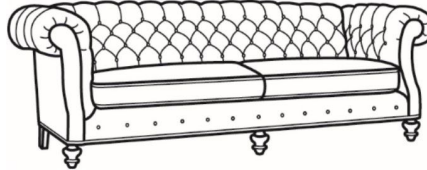

CR LAINE®

STYLE • COMFORT • COLOR

Chichester / L1120

DESCRIPTION:	Sofa (89.5W)
OUTSIDE:	89.5"W x 40"D x 34.5"H
INSIDE:	65"W x 22"D
SEAT:	20.5"H
ARM:	34.5"H
BACK RAIL:	34.5"H
COM:	Plain: 247 sq ft
WEIGHT:	160 lbs

L = available in leather

Standard Features:

Tufted Back

Roll on arm continues around back

May be shown with optional features

CHICHESTER

Standard Seat Cushion: Mayfair Seat

Also available:

Chichester / 1120
Sofa (89.5W)
Outside: 89.5W x 40D x 34.5H
Inside: 65W x 22D

Chichester / 1121
Long Sofa (101.5W)
Outside: 101.5W x 40D x 34.5H
Inside: 77W x 22D

Chichester / 1122
Apt Sofa (79W)
Outside: 79W x 40D x 34.5H
Inside: 54.5W x 22D