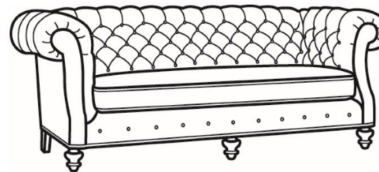

L = available in leather

Standard Features:

Tufted Back

Roll on arm continues around back

May be shown with optional features

CHICHESTER

Standard Seat Cushion: Mayfair Seat

Also available:

Chichester / 1120
Sofa (89.5W)
Outside: 89.5W x 40D x 34.5H
Inside: 65W x 22D

Chichester / 1121
Long Sofa (101.5W)
Outside: 101.5W x 40D x 34.5H
Inside: 77W x 22D

Chichester / 1122
Apt Sofa (79W)
Outside: 79W x 40D x 34.5H
Inside: 54.5W x 22D

Chichester / L1121
Leather Long Sofa (101.5W)
Outside: 101.5W x 40D x 34.5H
Inside: 77W x 22D

Chichester / L1122
Leather Apt Sofa (79W)
Outside: 79W x 40D x 34.5H
Inside: 54.5W x 22D