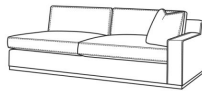

May be shown with optional features

CLARK

Standard Seat Cushion:	Comfort Down Seat
Standard Back Pillow:	Comfort Down Back

Also available:

4770-11L One Arm Sofa (87w)

Clark / 4770-11L
One Arm Sofa (87W)
Outside: 87W x 41D x 33H
Inside: 80W x 24D

4770-11R One Arm Sofa (87w)

Clark / 4770-11R
One Arm Sofa (87W)
Outside: 87W x 41D x 33H
Inside: 80W x 24D

4770-12 Corner Chair (41w)

Clark / 4770-12
Corner Chair (41W)
Outside: 41W x 41D x 33H
Inside: 24W x 24D