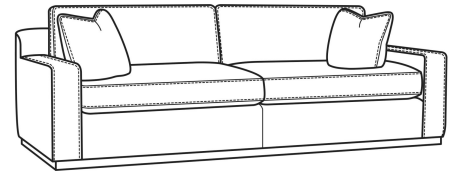

CR LAINE®

STYLE • COMFORT • COLOR

Clark / L4770-21

DESCRIPTION:	Long Sofa (98W)
OUTSIDE:	98"W x 41"D x 33"H
INSIDE:	83"W x 24"D
SEAT:	19"H
ARM:	22.5"H
BACK RAIL:	28"H
COM:	Plain: 223 sq ft
WEIGHT:	280 lbs

L = available in leather

Standard Features:

Box Border Back

Oak wood base. Wood grain pattern is a natural characteristic of oak

French Seamed

May be shown with optional features

CLARK

Standard Seat Cushion:	Comfort Down Seat
Standard Back Pillow:	Comfort Down Back

Also available:

Clark / 4770-05
Chair (42W)
Outside: 42W x 41D x 33H
Inside: 27W x 24D

Clark / 4770-20
Sofa (86W)
Outside: 86W x 41D x 33H
Inside: 71W x 24D

Clark / 4770-21
Long Sofa (98W)
Outside: 98W x 41D x 33H
Inside: 83W x 24D

Clark / L4770-05
Leather Chair (42W)
Outside: 42W x 41D x 33H
Inside: 27W x 24D

Clark / L4770-20
Leather Sofa (86W)
Outside: 86W x 41D x 33H
Inside: 71W x 24D