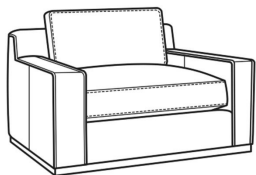

L = available in leather

Standard Features:

Box Border Back

Oak wood base. Wood grain pattern is a natural characteristic of oak

French Seamed

May be shown with optional features

CLARK

Standard Seat Cushion:	Comfort Down Seat
Standard Back Pillow:	Comfort Down Back

Also available:

Clark / 4770-05
Chair (42W)
Outside: 42W x 41D x 33H
Inside: 27W x 24D

Clark / 4770-20
Sofa (86W)
Outside: 86W x 41D x 33H
Inside: 71W x 24D

Clark / 4770-21
Long Sofa (98W)
Outside: 98W x 41D x 33H
Inside: 83W x 24D

Clark / L4770-05
Leather Chair (42W)
Outside: 42W x 41D x 33H
Inside: 27W x 24D

Clark / L4770-20
Leather Sofa (86W)
Outside: 86W x 41D x 33H
Inside: 71W x 24D