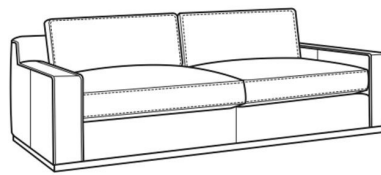

CR LAINE®

STYLE • COMFORT • COLOR

Clark / L4770-21

DESCRIPTION:	Long Sofa (98W)
OUTSIDE:	98"W x 41"D x 33"H
INSIDE:	83"W x 24"D
SEAT:	19"H
ARM:	22.5"H
BACK RAIL:	28"H
COM:	Plain: 223 sq ft
WEIGHT:	280 lbs

L = available in leather

Standard Features:

Box Border Back

Oak wood base. Wood grain pattern is a natural characteristic of oak

French Seamed

May be shown with optional features

CLARK

Standard Seat Cushion:	Comfort Down Seat
Standard Back Pillow:	Comfort Down Back

Also available:

Clark / 4770-05
Chair (42W)
Outside: 42W x 41D x 33H
Inside: 27W x 24D

Clark / 4770-20
Sofa (86W)
Outside: 86W x 41D x 33H
Inside: 71W x 24D

Clark / 4770-21
Long Sofa (98W)
Outside: 98W x 41D x 33H
Inside: 83W x 24D

Clark / L4770-05
Leather Chair (42W)
Outside: 42W x 41D x 33H
Inside: 27W x 24D

Clark / L4770-20
Leather Sofa (86W)
Outside: 86W x 41D x 33H
Inside: 71W x 24D