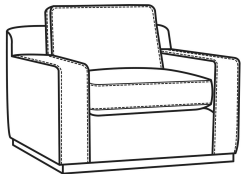

CR LAINE®

STYLE • COMFORT • COLOR

Clark / L4770-21

DESCRIPTION:	Long Sofa (98W)
OUTSIDE:	98"W x 41"D x 33"H
INSIDE:	83"W x 24"D
SEAT:	19"H
ARM:	22.5"H
BACK RAIL:	28"H
COM:	Plain: 223 sq ft
WEIGHT:	280 lbs

L = available in leather

Standard Features:

Box Border Back

Oak wood base. Wood grain pattern is a natural characteristic of oak

French Seamed

May be shown with optional features

CLARK

Standard Seat Cushion:	Comfort Down Seat
Standard Back Pillow:	Comfort Down Back

Also available:

Clark / 4770-05
Chair (42W)
Outside: 42W x 41D x 33H
Inside: 27W x 24D

Clark / 4770-20
Sofa (86W)
Outside: 86W x 41D x 33H
Inside: 71W x 24D

Clark / 4770-21
Long Sofa (98W)
Outside: 98W x 41D x 33H
Inside: 83W x 24D

Clark / L4770-05
Leather Chair (42W)
Outside: 42W x 41D x 33H
Inside: 27W x 24D

Clark / L4770-20
Leather Sofa (86W)
Outside: 86W x 41D x 33H
Inside: 71W x 24D