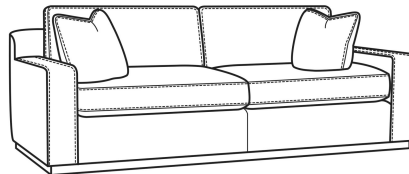

CR LAINE®

STYLE • COMFORT • COLOR

Clark / L4770-21

DESCRIPTION:	Long Sofa (98W)
OUTSIDE:	98"W x 41"D x 33"H
INSIDE:	83"W x 24"D
SEAT:	19"H
ARM:	22.5"H
BACK RAIL:	28"H
COM:	Plain: 223 sq ft
WEIGHT:	280 lbs

L = available in leather

Standard Features:

Box Border Back

Oak wood base. Wood grain pattern is a natural characteristic of oak

French Seamed

May be shown with optional features

CLARK

Standard Seat Cushion:	Comfort Down Seat
Standard Back Pillow:	Comfort Down Back

Also available:

Clark / 4770-05
Chair (42W)
Outside: 42W x 41D x 33H
Inside: 27W x 24D

Clark / 4770-20
Sofa (86W)
Outside: 86W x 41D x 33H
Inside: 71W x 24D

Clark / 4770-21
Long Sofa (98W)
Outside: 98W x 41D x 33H
Inside: 83W x 24D

Clark / L4770-05
Leather Chair (42W)
Outside: 42W x 41D x 33H
Inside: 27W x 24D

Clark / L4770-20
Leather Sofa (86W)
Outside: 86W x 41D x 33H
Inside: 71W x 24D