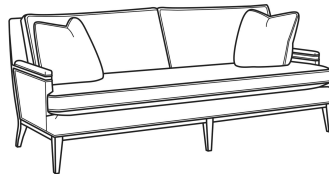

CR LAINE®

STYLE • COMFORT • COLOR

Josephine / 1250-21

DESCRIPTION:	Long Sofa (88.5W)
OUTSIDE:	88.5"W x 36"D x 35"H
INSIDE:	82.5"W x 20"D
SEAT:	20"H
ARM:	24"H
BACK RAIL:	35"H
THROW PILLOWS:	2 - 20"
COM:	Plain: 18.00 yds Repeat of 2-14": 22.50 yds Repeat of 15-27": 24.50 yds
WEIGHT:	160 lbs

Standard Features:

Box Border Back

May be shown with optional features

JOSEPHINE

Standard Seat Cushion: Hallmark Seat
Standard Back Pillow: Fiber Luxe Back

Also available:

Josephine / 1250-05
Chair (29.5W)
Outside: 29.5W x 36D x 35H
Inside: 23.5W x 20D

Josephine / 1250-21B
Long Sofa (88.5W)
Outside: 88.5W x 36D x 35H
Inside: 82.5W x 20D