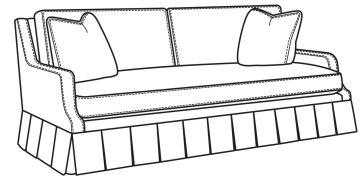

## Abingdon / 3750-05

DESCRIPTION:	Chair (30W)
OUTSIDE:	30"W x 39"D x 35"H
INSIDE:	22"W x 22.5"D
SEAT:	20.5"H
ARM:	23"H
BACK RAIL:	34"H
COM:	Plain: 10.00 yds Repeat of 2-14": 12.50 yds Repeat of 15-27": 13.50 yds
WEIGHT:	60 lbs

### Standard Features:

Box Border Back

French Seamed

May be shown with optional features

## ABINGDON

Standard Seat Cushion: Comfort Down Seat

Standard Back Pillow: Comfort Down Back

### Also available:

Abingdon / 3750-07  
Ottoman (25W X 19D)  
Outside: 25W x 19D x 17H  
Inside: 0W x 0D

Abingdon / 3750-05SW  
Swivel Chair (30W)  
Outside: 30W x 39D x 35H  
Inside: 22W x 22.5D

Abingdon / 3750-20B  
Sofa (87W)  
Outside: 87W x 39D x 35H  
Inside: 79W x 22.5D