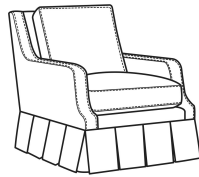

## Abingdon / 3750-05

DESCRIPTION:	Chair (30W)
OUTSIDE:	30"W x 39"D x 35"H
INSIDE:	22"W x 22.5"D
SEAT:	20.5"H
ARM:	23"H
BACK RAIL:	34"H
COM:	Plain: 10.00 yds Repeat of 2-14": 12.50 yds Repeat of 15-27": 13.50 yds
WEIGHT:	60 lbs

### Standard Features:

Box Border Back

French Seamed

May be shown with optional features

## ABINGDON

Standard Seat Cushion: Comfort Down Seat

Standard Back Pillow: Comfort Down Back

### Also available:

Abingdon / 3750-07  
Ottoman (25W X 19D)  
Outside: 25W x 19D x 17H  
Inside: 0W x 0D

Abingdon / 3750-05SW  
Swivel Chair (30W)  
Outside: 30W x 39D x 35H  
Inside: 22W x 22.5D

Abingdon / 3750-20B  
Sofa (87W)  
Outside: 87W x 39D x 35H  
Inside: 79W x 22.5D