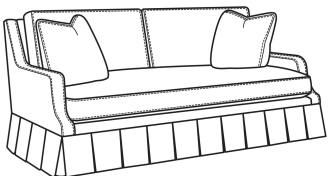

## Abingdon / 3750-05

DESCRIPTION:	Chair (30W)
OUTSIDE:	30"W x 39"D x 35"H
INSIDE:	22"W x 22.5"D
SEAT:	20.5"H
ARM:	23"H
BACK RAIL:	34"H
COM:	Plain: 10.00 yds Repeat of 2-14": 12.50 yds Repeat of 15-27": 13.50 yds
WEIGHT:	60 lbs

### Standard Features:

Box Border Back

French Seamed

May be shown with optional features

### Also available:

Abingdon / 3750-07  
Ottoman (25W X 19D)  
Outside: 25W x 19D x 17H  
Inside: 0W x 0D

Abingdon / 3750-05SW  
Swivel Chair (30W)  
Outside: 30W x 39D x 35H  
Inside: 22W x 22.5D

Abingdon / 3750-20B  
Sofa (87W)  
Outside: 87W x 39D x 35H  
Inside: 79W x 22.5D

Abingdon / 3750-22B  
Apt Sofa (78W)  
Outside: 78W x 39D x 35H  
Inside: 70W x 22.5D