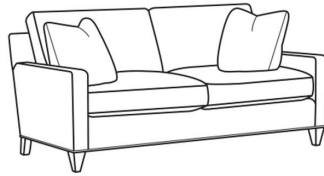

## Lakeside / 6600-00

DESCRIPTION:	Sofa (78W)
OUTSIDE:	78"W x 35"D x 37"H
INSIDE:	68"W x 20.5"D
SEAT:	19"H
ARM:	23"H
BACK RAIL:	30"H
THROW PILLOWS:	2 - 20"
COM:	Plain: 15.50 yds Repeat of 2-14": 19.50 yds Repeat of 15-27": 21.00 yds
WEIGHT:	145 lbs

### Standard Features:

Box Border Back

Weltless

May be shown with optional features

## LAKESIDE

Standard Seat Cushion: Hallmark Seat  
Standard Back Pillow: Fiber Back

#### Lakeside / 6600-04

Loveseat (54W)

Outside: 54W x 35D x 37H

Inside: 44W x 20.5D