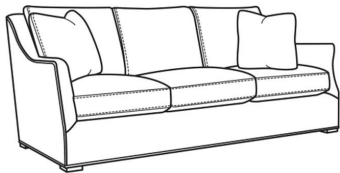

CR LAINE®

STYLE • COMFORT • COLOR

Darius / L2100-00

DESCRIPTION:	Sofa (85.5W)
OUTSIDE:	85.5"W x 40"D x 36.5"H
INSIDE:	76"W x 22"D
SEAT:	21"H
ARM:	25.5"H
BACK RAIL:	35.5"H
COM:	Plain: 221 sq ft
WEIGHT:	180 lbs

L = available in leather

Standard Features:

Knife Edge Back

French Seam

May be shown with optional features

DARIUS

Standard Seat Cushion: Comfort Down Seat

Standard Back Pillow: Comfort Down Back

Also available:

Darius / 2100-00
Sofa (85.5W)
Outside: 85.5W x 40D x 36.5H
Inside: 76W x 22D

Darius / 2100-01
Long Sofa (97.5W)
Outside: 97.5W x 40D x 36.5H
Inside: 88W x 22D

Darius / 2100-05
Chair (34W)
Outside: 34W x 40D x 36.5H
Inside: 24W x 22D

Darius / 2100-05SW
Swivel Chair (34W)
Outside: 34W x 40D x 36.5H
Inside: 24W x 22D

Darius / L2100-01
Leather Long Sofa (97.5W)
Outside: 97.5W x 40D x 36.5H
Inside: 88W x 22D

Darius / L2100-05
Leather Chair (34W)
Outside: 34W x 40D x 36.5H
Inside: 24W x 22D