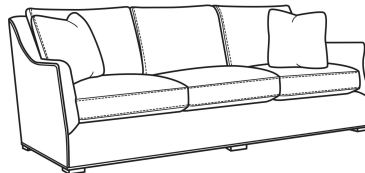

CR LAINE®

STYLE • COMFORT • COLOR

Darius / L2100-00

DESCRIPTION:	Sofa (85.5W)
OUTSIDE:	85.5"W x 40"D x 36.5"H
INSIDE:	76"W x 22"D
SEAT:	21"H
ARM:	25.5"H
BACK RAIL:	35.5"H
COM:	Plain: 221 sq ft
WEIGHT:	180 lbs

L = available in leather

Standard Features:

Knife Edge Back

French Seam

May be shown with optional features

DARIUS

Standard Seat Cushion: Comfort Down Seat

Standard Back Pillow: Comfort Down Back

Also available:

Darius / 2100-00
Sofa (85.5W)
Outside: 85.5W x 40D x 36.5H
Inside: 76W x 22D

Darius / 2100-01
Long Sofa (97.5W)
Outside: 97.5W x 40D x 36.5H
Inside: 88W x 22D

Darius / 2100-05
Chair (34W)
Outside: 34W x 40D x 36.5H
Inside: 24W x 22D

Darius / 2100-05SW
Swivel Chair (34W)
Outside: 34W x 40D x 36.5H
Inside: 24W x 22D

Darius / L2100-01
Leather Long Sofa (97.5W)
Outside: 97.5W x 40D x 36.5H
Inside: 88W x 22D

Darius / L2100-05
Leather Chair (34W)
Outside: 34W x 40D x 36.5H
Inside: 24W x 22D