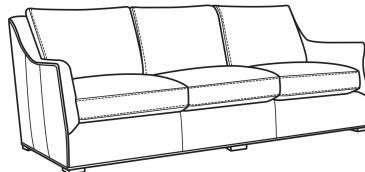

CR LAINE®

STYLE • COMFORT • COLOR

Darius / L2100-00

DESCRIPTION:	Sofa (85.5W)
OUTSIDE:	85.5"W x 40"D x 36.5"H
INSIDE:	76"W x 22"D
SEAT:	21"H
ARM:	25.5"H
BACK RAIL:	35.5"H
COM:	Plain: 221 sq ft
WEIGHT:	180 lbs

L = available in leather

Standard Features:

Knife Edge Back

French Seam

May be shown with optional features

DARIUS

Standard Seat Cushion: Comfort Down Seat

Standard Back Pillow: Comfort Down Back

Also available:

Darius / 2100-00
Sofa (85.5W)
Outside: 85.5W x 40D x 36.5H
Inside: 76W x 22D

Darius / 2100-01
Long Sofa (97.5W)
Outside: 97.5W x 40D x 36.5H
Inside: 88W x 22D

Darius / 2100-05
Chair (34W)
Outside: 34W x 40D x 36.5H
Inside: 24W x 22D

Darius / 2100-05SW
Swivel Chair (34W)
Outside: 34W x 40D x 36.5H
Inside: 24W x 22D

Darius / L2100-01
Leather Long Sofa (97.5W)
Outside: 97.5W x 40D x 36.5H
Inside: 88W x 22D

Darius / L2100-05
Leather Chair (34W)
Outside: 34W x 40D x 36.5H
Inside: 24W x 22D