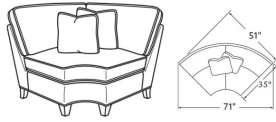

7623 Curve (71w)

Portside / 7623
Curved Corner (71W)
Outside: 71W x 35D x 37H
Inside: 0W x 21.5D