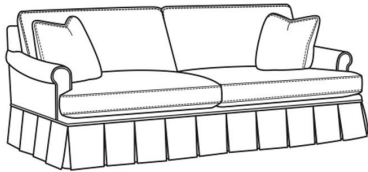

CR LAINE®

STYLE • COMFORT • COLOR

Magnolia / 1230-22B

DESCRIPTION:	Apt Sofa (78W)
OUTSIDE:	78"W x 41"D x 37"H
INSIDE:	67"W x 23"D
SEAT:	21"H
ARM:	25"H
BACK RAIL:	33"H
THROW PILLOWS:	2 - 20"
COM:	Plain: 20.50 yds Repeat of 2-14": 25.75 yds Repeat of 15-27": 27.75 yds
WEIGHT:	150 lbs

Standard Features:

- Knife Edge Back
- French Seamed
- May be shown with optional features

MAGNOLIA

Standard Seat Cushion:	Comfort Down Seat
Standard Back Pillow:	Comfort Down Back

Also available:

Magnolia / 1230-20
Sofa (86W)
Outside: 86W x 41D x 37H
Inside: 75W x 23D

Magnolia / 1230-20B
Sofa (86W)
Outside: 86W x 41D x 37H
Inside: 75W x 23D

Magnolia / 1230-22
Apt Sofa (78W)
Outside: 78W x 41D x 37H
Inside: 67W x 23D