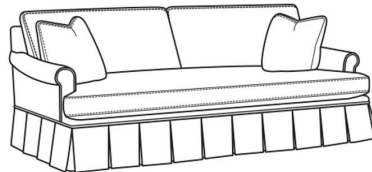

CR LAINE®

STYLE • COMFORT • COLOR

Magnolia / 1230-22B

DESCRIPTION:	Apt Sofa (78W)
OUTSIDE:	78"W x 41"D x 37"H
INSIDE:	67"W x 23"D
SEAT:	21"H
ARM:	25"H
BACK RAIL:	33"H
THROW PILLOWS:	2 - 20"
COM:	Plain: 20.50 yds Repeat of 2-14": 25.75 yds Repeat of 15-27": 27.75 yds
WEIGHT:	150 lbs

Standard Features:

- Knife Edge Back
- French Seamed
- May be shown with optional features

MAGNOLIA

Standard Seat Cushion:	Comfort Down Seat
Standard Back Pillow:	Comfort Down Back

Also available:

Magnolia / 1230-20
Sofa (86W)
Outside: 86W x 41D x 37H
Inside: 75W x 23D

Magnolia / 1230-20B
Sofa (86W)
Outside: 86W x 41D x 37H
Inside: 75W x 23D

Magnolia / 1230-22
Apt Sofa (78W)
Outside: 78W x 41D x 37H
Inside: 67W x 23D