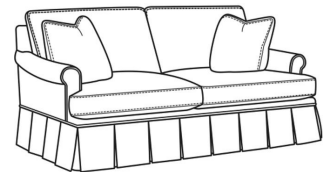

CR LAINE®

STYLE • COMFORT • COLOR

Magnolia / 1230-22B

DESCRIPTION:	Apt Sofa (78W)
OUTSIDE:	78"W x 41"D x 37"H
INSIDE:	67"W x 23"D
SEAT:	21"H
ARM:	25"H
BACK RAIL:	33"H
THROW PILLOWS:	2 - 20"
COM:	Plain: 20.50 yds Repeat of 2-14": 25.75 yds Repeat of 15-27": 27.75 yds
WEIGHT:	150 lbs

Standard Features:

- Knife Edge Back
- French Seamed
- May be shown with optional features

MAGNOLIA

Standard Seat Cushion:	Comfort Down Seat
Standard Back Pillow:	Comfort Down Back

Also available:

Magnolia / 1230-20
Sofa (86W)
Outside: 86W x 41D x 37H
Inside: 75W x 23D

Magnolia / 1230-20B
Sofa (86W)
Outside: 86W x 41D x 37H
Inside: 75W x 23D

Magnolia / 1230-22
Apt Sofa (78W)
Outside: 78W x 41D x 37H
Inside: 67W x 23D