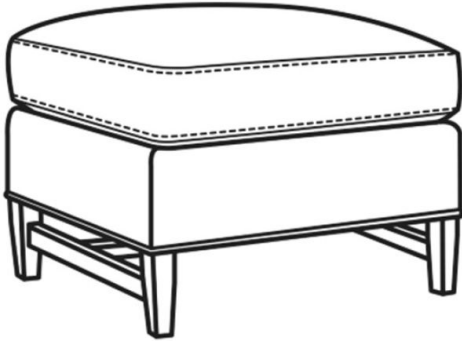

# CR LAINE®

STYLE • COMFORT • COLOR

## Louie / 1535-07

DESCRIPTION:	Ottoman (26W X 19D)
OUTSIDE:	26"W x 19"D x 19"H
COM:	Plain: 3.00 yds Repeat of 2-14": 3.75 yds Repeat of 15-27": 4.25 yds
WEIGHT:	30 lbs

### Standard Features:

French Seamed Cushion

May be shown with optional features

Standard Seat Cushion: **LOUIE**  
Hallmark Seat

---