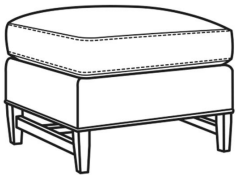

CR LAINE®

STYLE • COMFORT • COLOR

Louie / 1535-05

DESCRIPTION:	Chair (32W)
OUTSIDE:	32"W x 37"D x 35"H
INSIDE:	21"W x 21"D
SEAT:	20.5"H
ARM:	26"H
BACK RAIL:	35"H
COM:	Plain: 8.50 yds Repeat of 2-14": 10.75 yds Repeat of 15-27": 11.50 yds
WEIGHT:	70 lbs

Standard Features:

Box Border Back

French Seamed

May be shown with optional features

LOUIE

Standard Seat Cushion:	Comfort Down Seat
Standard Back Pillow:	Comfort Down Back

Also available:

Louie / 1535-07

Ottoman (26W X 19D)

Outside: 26W x 19D x 19H

Inside: 0W x 0D